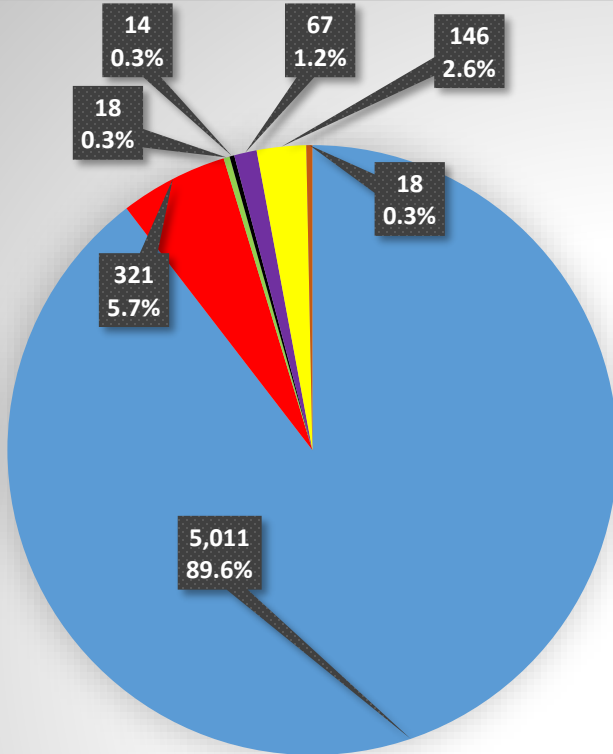

Sheriff's Daily Report
3/14/2020

Under the Custody of the Sheriff	
TOTAL MALE AND FEMALE	8,020
Jail Population	5,595
Community Corrections	2,425

Jail Population Behind the Walls

- Division 4, Division 4 Dorm 4, Division 6, Cermak, Division 08 RTU, Division 9, Division 10, Division 11 - Male Population
 - RTU Annex, Cermak, Division 08 RTU - Female Population
 - Division 15 - Outside Counties
 - Division 15 - Hospital
- Court-Ordered Programming within Jail Custody**
- RTU Annex - Women's Residential (Court Ordered Drug Treatment Program)
 - Division 6, Division 08 RTU - PRC (Court Ordered Drug Treatment Program) - Male Population
 - Division 16 - VRIC (Court Ordered) - Male Population

Q. What does Behind the Walls mean?

A. The behind the walls jail population is physically housed under the Sheriff's custody 24 hours a day/7 days a week. This includes all the populations listed on the key above and pie chart to the left - Divisional populations male & female, Outside Counties, Hospital, PRC, Women's Residential, & VRIC. Detainees in court-ordered treatment programs (PRC, Women's Residential, VRIC) are housed at CDOC 24 hours a day/7 days week.