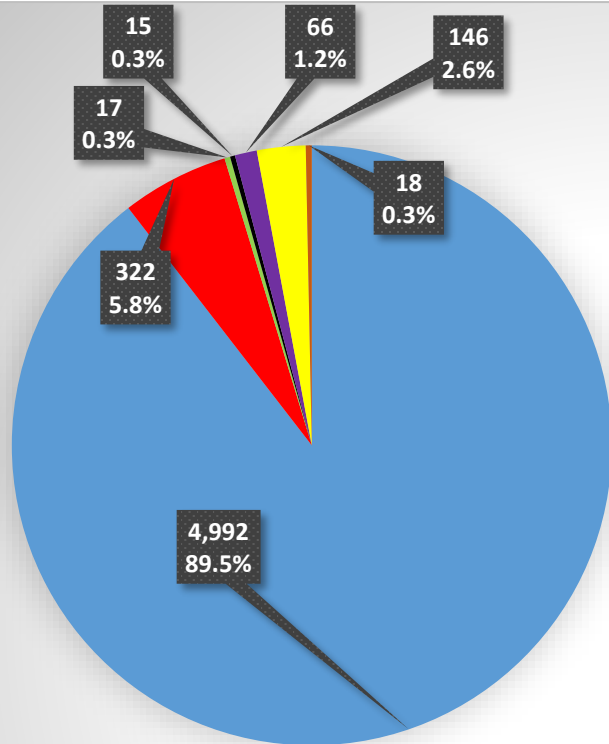

## Sheriff's Daily Report 3/13/2020

Under the Custody of the Sheriff	
<b>TOTAL MALE AND FEMALE</b>	<b>7,998</b>
Jail Population	5,576
Community Corrections	2,422

### Jail Population Behind the Walls

- Division 4, Division 4 Dorm 4, Division 6, Cermak, Division 08 RTU, Division 9, Division 10, Division 11 - Male Population
  - RTU Annex, Cermak, Division 08 RTU - Female Population
  - Division 15 - Outside Counties
  - Division 15 - Hospital
- Court-Ordered Programming within Jail Custody**
- RTU Annex - Women's Residential (Court Ordered Drug Treatment Program)
  - Division 6, Division 08 RTU - PRC (Court Ordered Drug Treatment Program) - Male Population
  - Division 16 - VRIC (Court Ordered) - Male Population

Q. What does Behind the Walls mean?

A. The behind the walls jail population is physically housed under the Sheriff's custody 24 hours a day/7 days a week. This includes all the populations listed on the key above and pie chart to the left - Divisional populations male & female, Outside Counties, Hospital, PRC, Women's Residential, & VRIC. Detainees in court-ordered treatment programs (PRC, Women's Residential, VRIC) are housed at CCDOC 24 hours a day/7 days week.