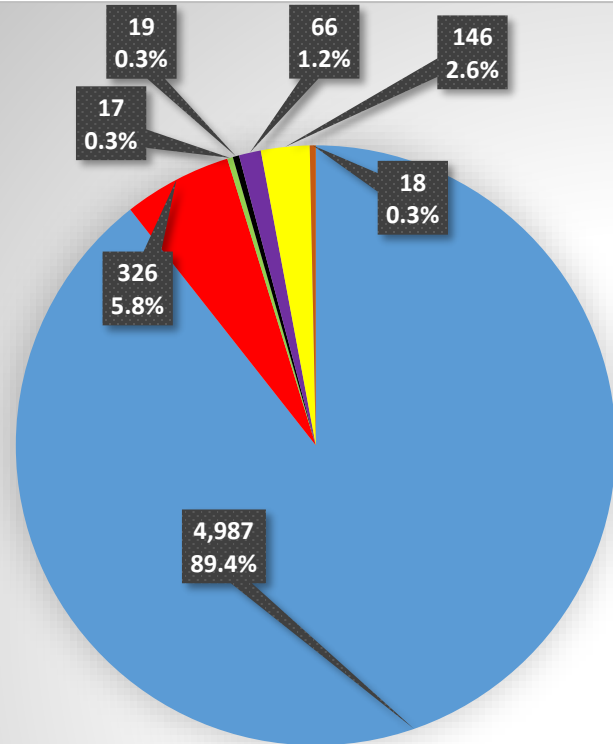

Sheriff's Daily Report 3/12/2020

Under the Custody of the Sheriff	
TOTAL MALE AND FEMALE	8,005
Jail Population	5,579
Community Corrections	2,426

Jail Population Behind the Walls

- Division 4, Division 4 Dorm 4, Division 6, Cermak, Division 08 RTU, Division 9, Division 10, Division 11 - Male Population
 - RTU Annex, Cermak, Division 08 RTU - Female Population
 - Division 15 - Outside Counties
 - Division 15 - Hospital
- Court-Ordered Programming within Jail Custody**
- RTU Annex - Women's Residential (Court Ordered Drug Treatment Program)
 - Division 6, Division 08 RTU - PRC (Court Ordered Drug Treatment Program) - Male Population
 - Division 16 - VRIC (Court Ordered) - Male Population

Q. What does Behind the Walls mean?

A. The behind the walls jail population is physically housed under the Sheriff's custody 24 hours a day/7 days a week. This includes all the populations listed on the key above and pie chart to the left - Divisional populations male & female, Outside Counties, Hospital, PRC, Women's Residential, & VRIC. Detainees in court-ordered treatment programs (PRC, Women's Residential, VRIC) are housed at CCDOC 24 hours a day/7 days week.