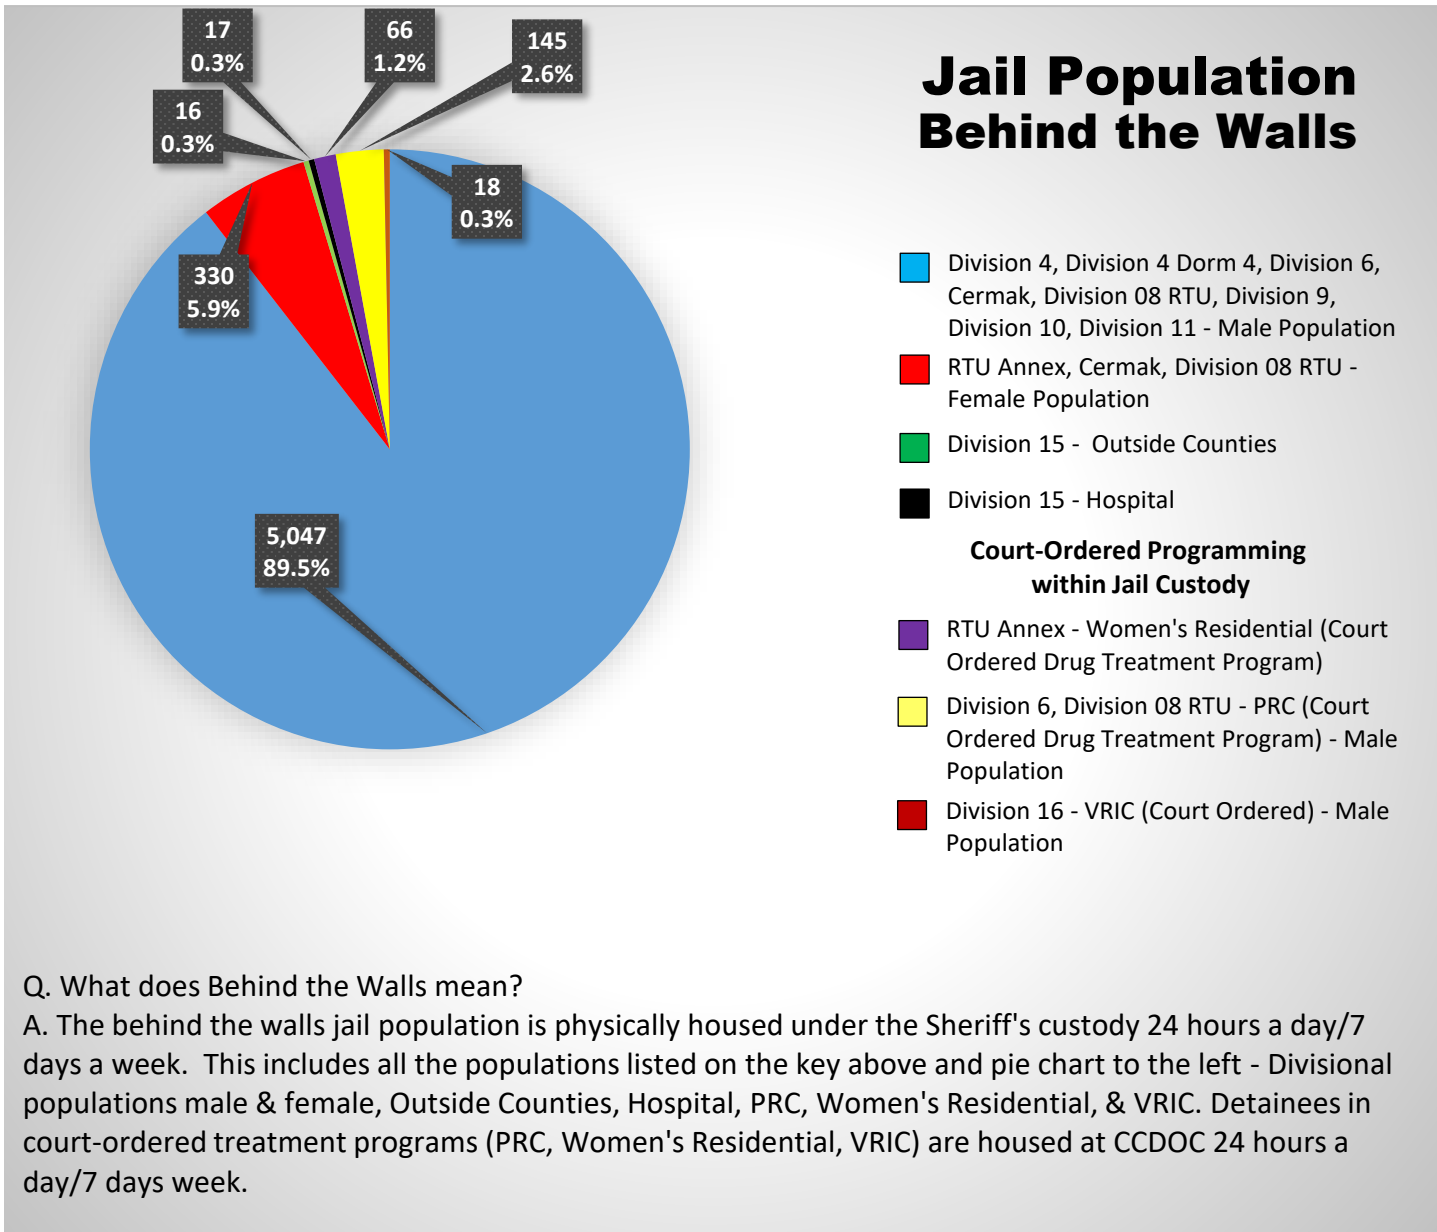

Sheriff's Daily Report 3/11/2020

Under the Custody of the Sheriff	
TOTAL MALE AND FEMALE	8,067
Jail Population	5,639
Community Corrections	2,428

Sheriff's Daily Report
3/11/2020

CCSO Population Demographics