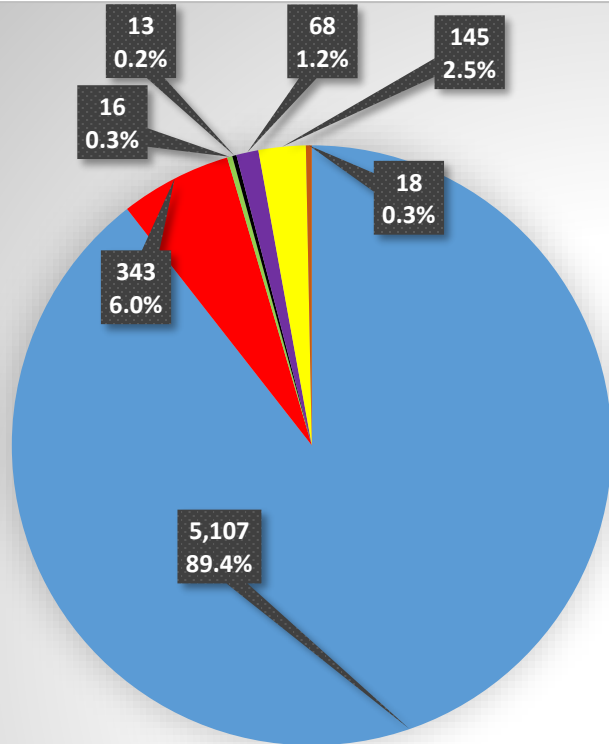

Sheriff's Daily Report 3/9/2020

Under the Custody of the Sheriff	
TOTAL MALE AND FEMALE	8,140
Jail Population	5,710
Community Corrections	2,430

Jail Population Behind the Walls

- Division 4, Division 4 Dorm 4, Division 6, Cermak, Division 08 RTU, Division 9, Division 10, Division 11 - Male Population
 - RTU Annex, Cermak, Division 08 RTU - Female Population
 - Division 15 - Outside Counties
 - Division 15 - Hospital
- Court-Ordered Programming within Jail Custody**
- RTU Annex - Women's Residential (Court Ordered Drug Treatment Program)
 - Division 6, Division 08 RTU - PRC (Court Ordered Drug Treatment Program) - Male Population
 - Division 16 - VRIC (Court Ordered) - Male Population

Q. What does Behind the Walls mean?

A. The behind the walls jail population is physically housed under the Sheriff's custody 24 hours a day/7 days a week. This includes all the populations listed on the key above and pie chart to the left - Divisional populations male & female, Outside Counties, Hospital, PRC, Women's Residential, & VRIC. Detainees in court-ordered treatment programs (PRC, Women's Residential, VRIC) are housed at CCDOC 24 hours a day/7 days week.