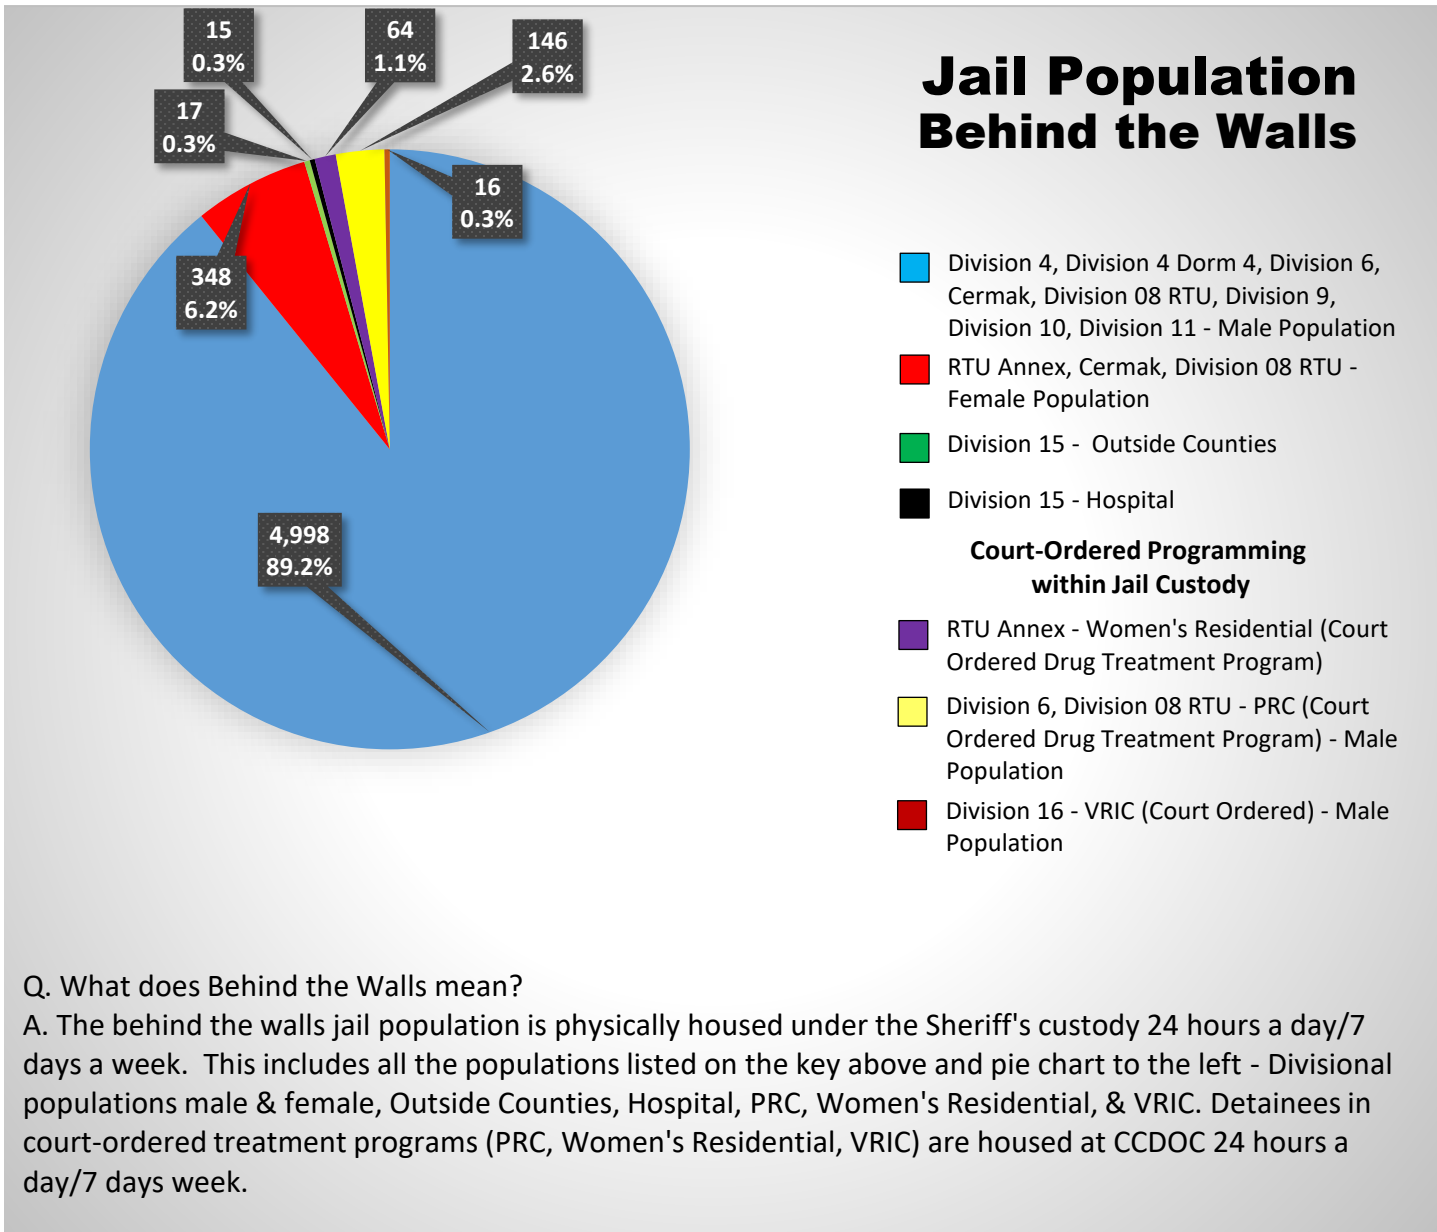

Sheriff's Daily Report 3/1/2020

Under the Custody of the Sheriff	
TOTAL MALE AND FEMALE	8,021
Jail Population	5,604
Community Corrections	2,417

Sheriff's Daily Report

3/1/2020

CCSO Population Demographics

In Confinement

Gender Distribution

Race Distribution

Age Distribution

Community Corrections

Gender Distribution

Race Distribution

Age Distribution