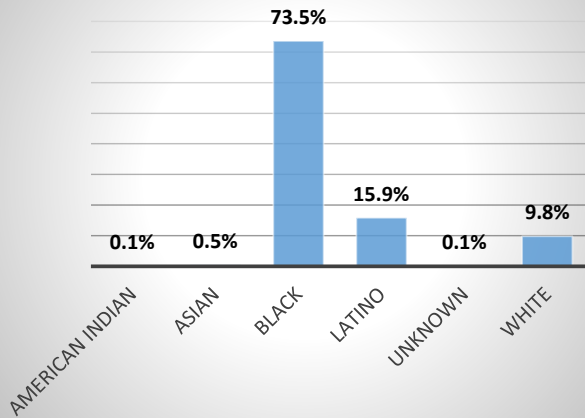

Sheriff's Daily Report 3/1/2020

Under the Custody of the Sheriff	
TOTAL MALE AND FEMALE	8,021
Jail Population	5,604
Community Corrections	2,417

Sheriff's Daily Report

3/1/2020

CCSO Population Demographics

In Confinement

Gender Distribution

Race Distribution

Age Distribution

Community Corrections

Gender Distribution

Race Distribution

Age Distribution