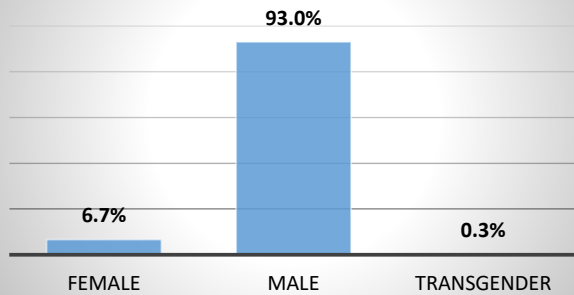

Sheriff's Daily Report 3/1/2020

Under the Custody of the Sheriff	
TOTAL MALE AND FEMALE	8,021
Jail Population	5,604
Community Corrections	2,417

Sheriff's Daily Report

3/1/2020

CCSO Population Demographics

In Confinement

Gender Distribution

Race Distribution

Age Distribution

Community Corrections

Gender Distribution

Race Distribution

Age Distribution