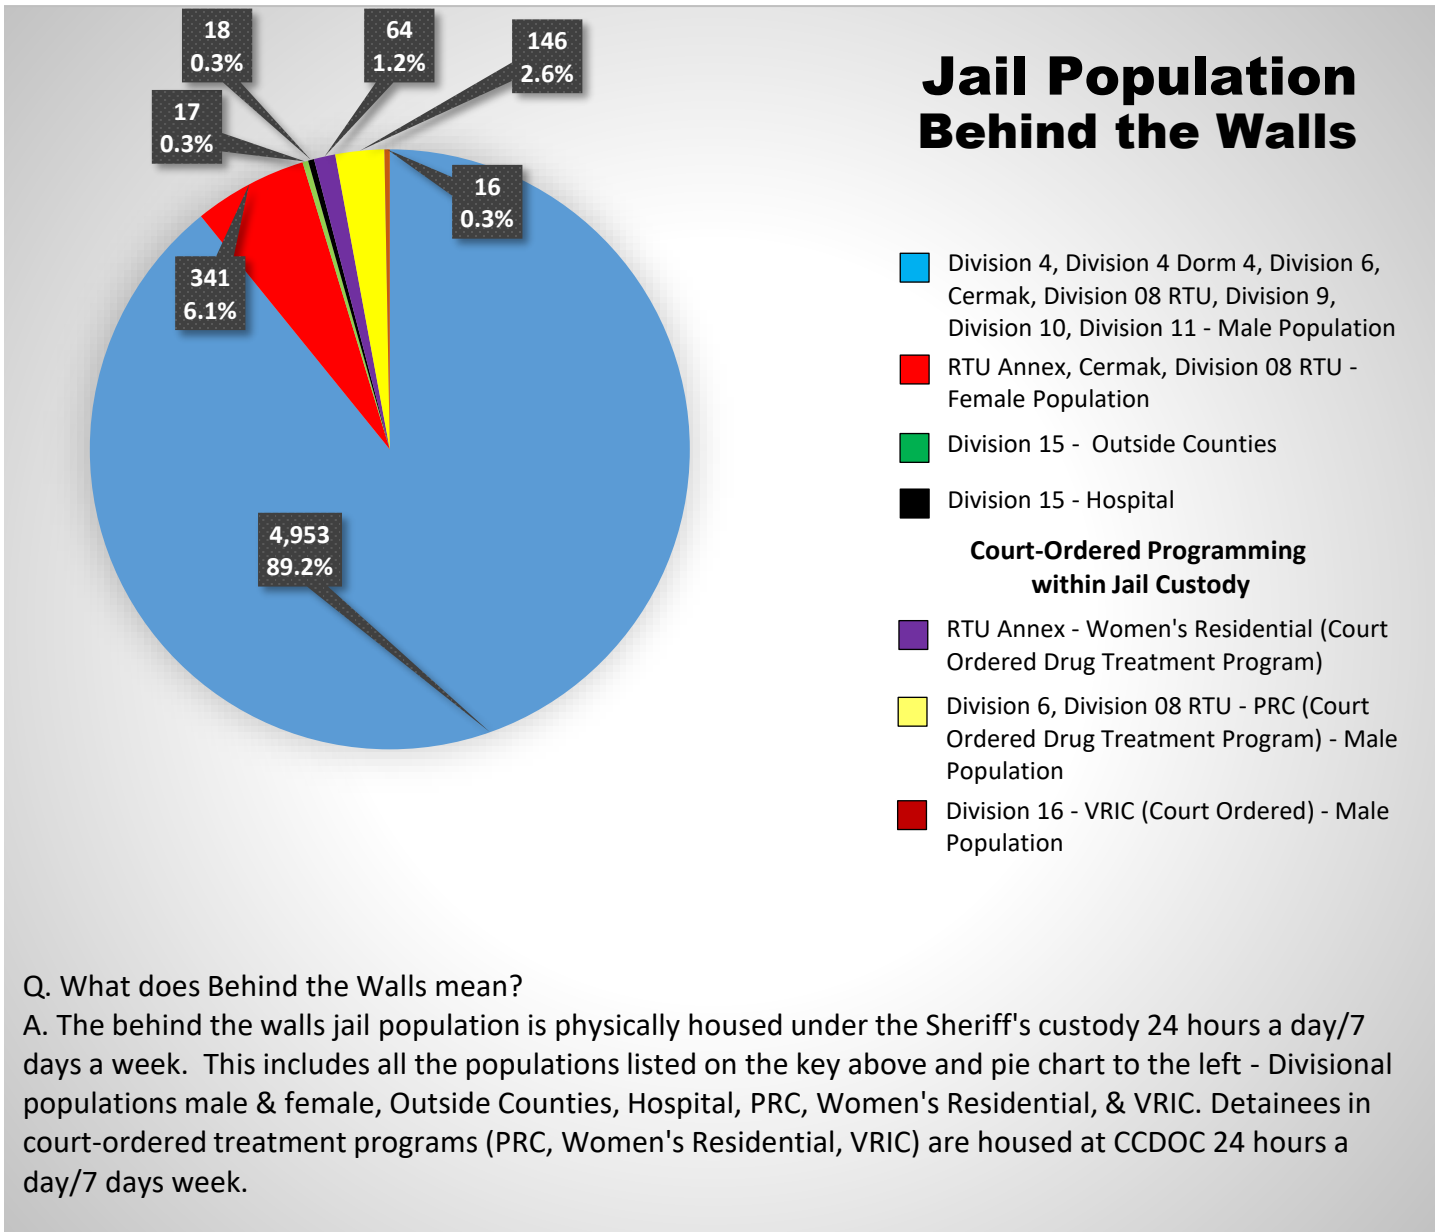

## Sheriff's Daily Report 2/29/2020

Under the Custody of the Sheriff	
<b>TOTAL MALE AND FEMALE</b>	<b>7,966</b>
Jail Population	5,555
Community Corrections	2,411

**Sheriff's Daily Report**  
**2/29/2020**

**CCSO Population Demographics**