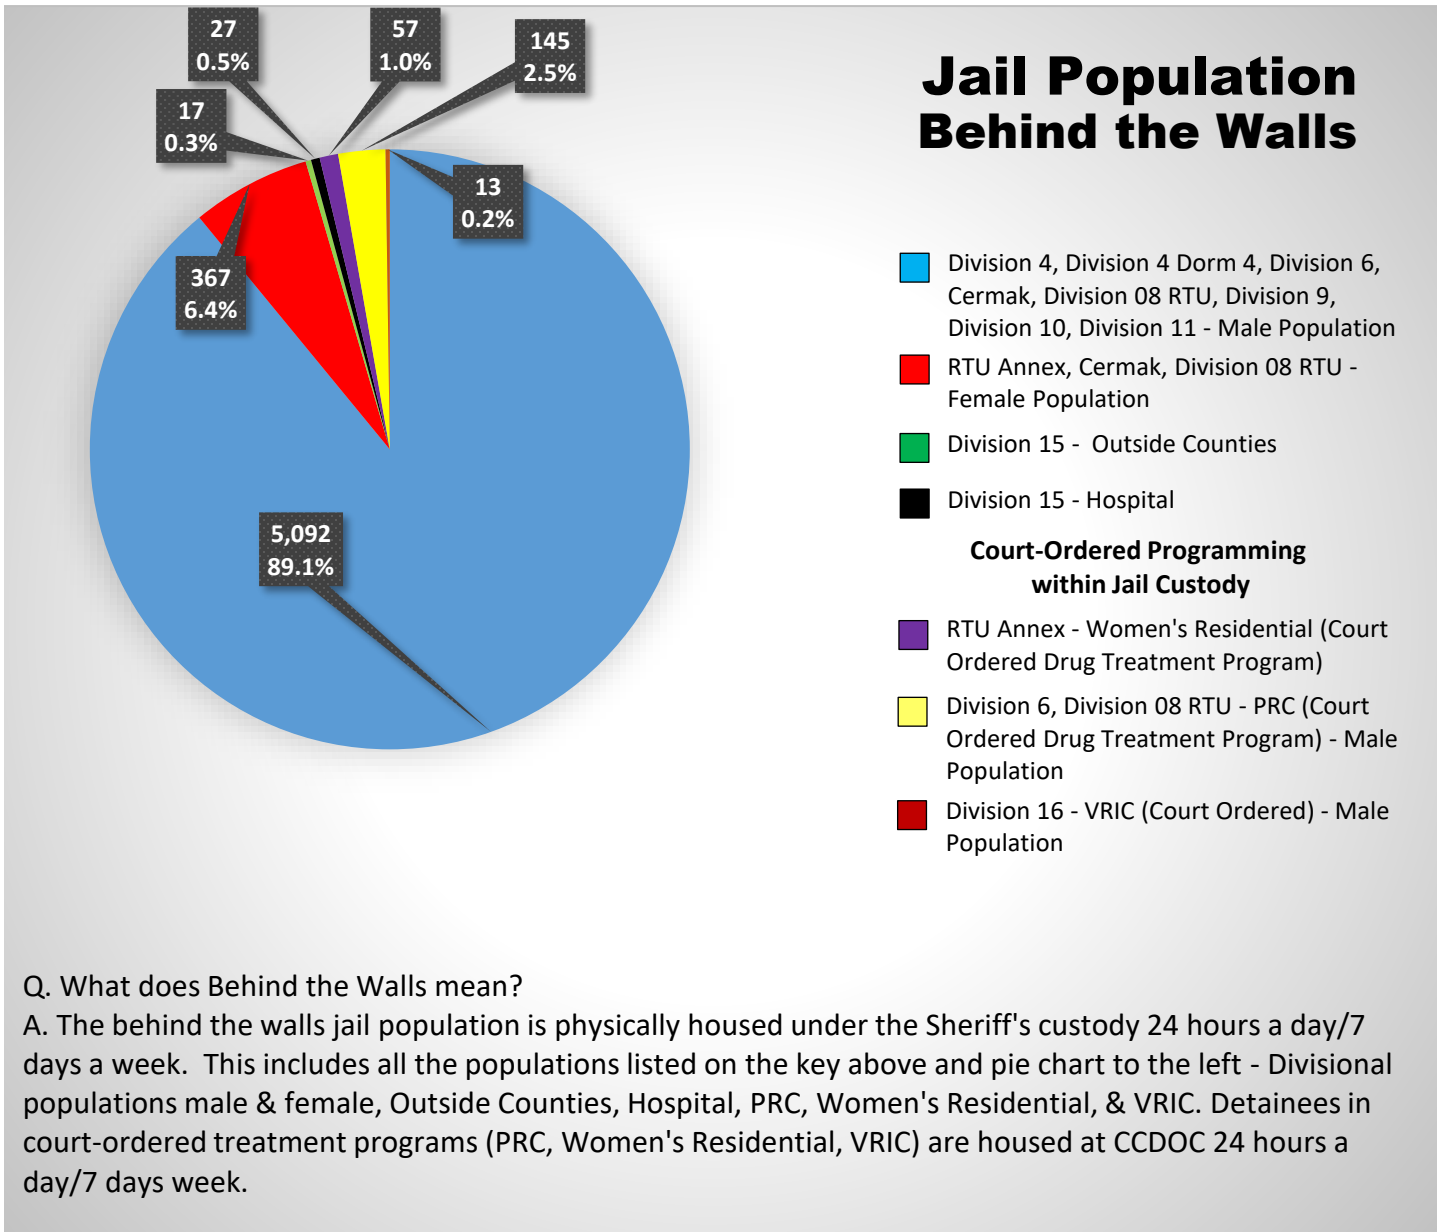

Sheriff's Daily Report 2/13/2020

Under the Custody of the Sheriff	
TOTAL MALE AND FEMALE	8,133
Jail Population	5,718
Community Corrections	2,415

Sheriff's Daily Report
2/13/2020

CCSO Population Demographics