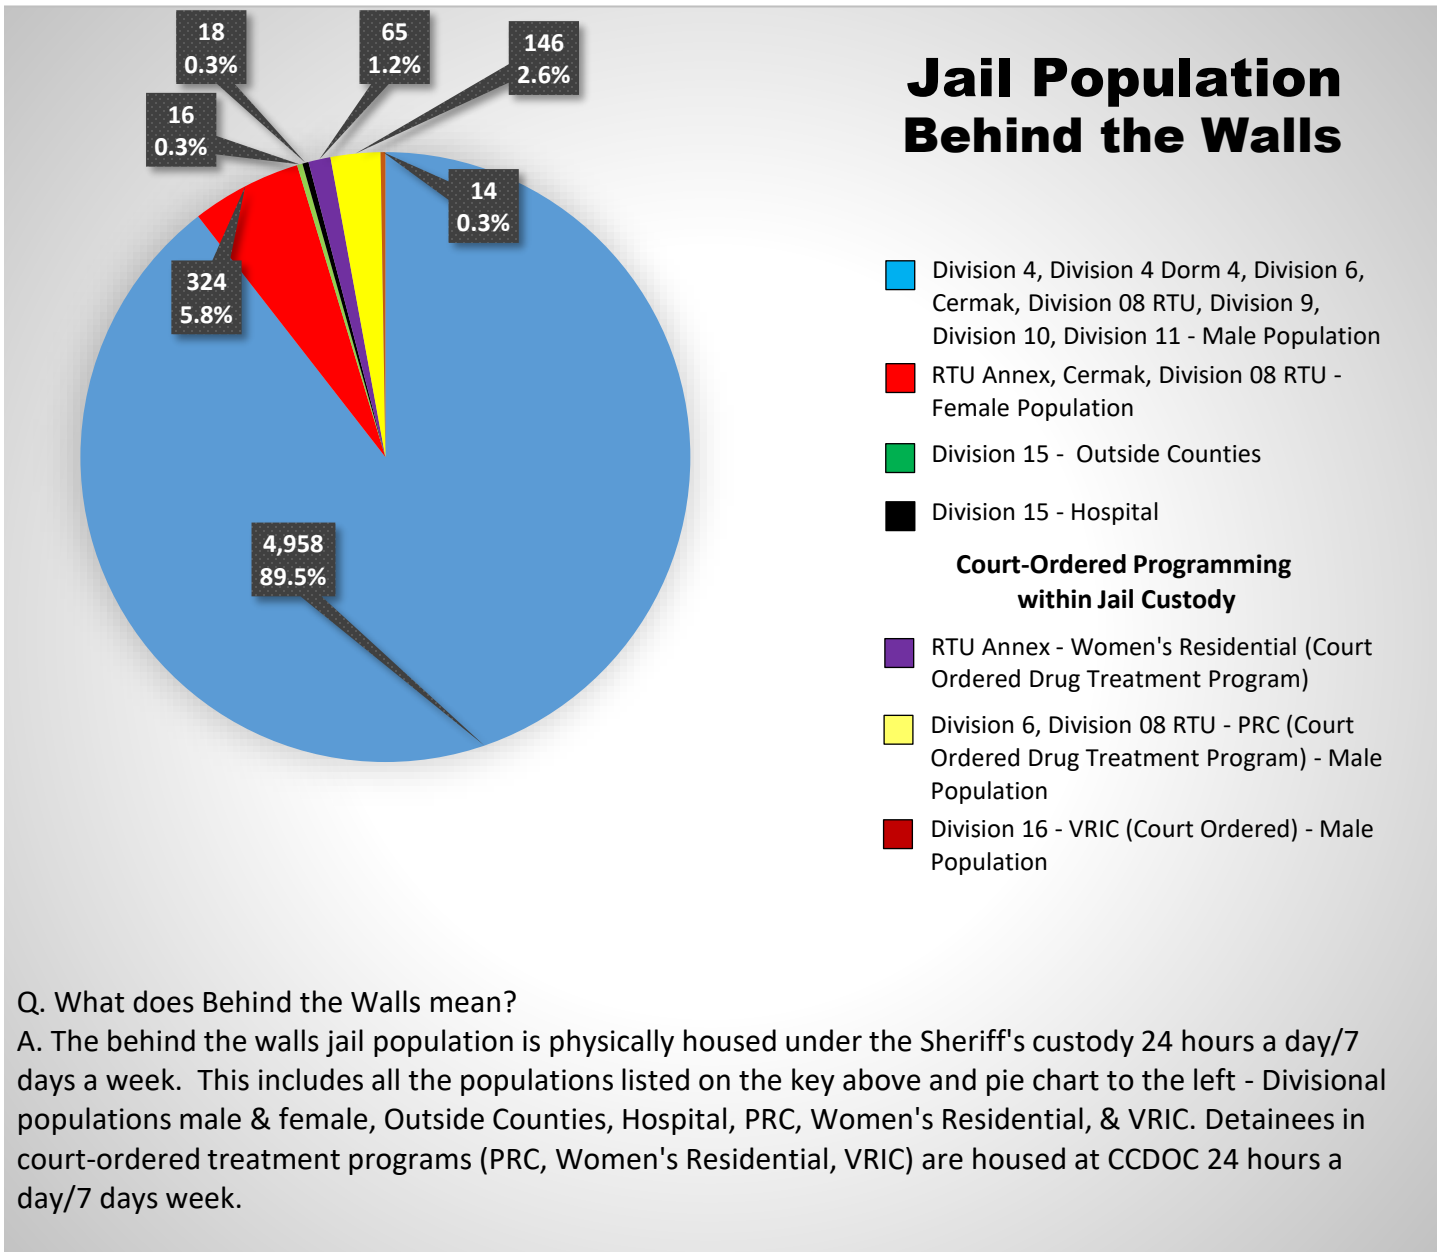

Sheriff's Daily Report 2/28/2020

Under the Custody of the Sheriff	
TOTAL MALE AND FEMALE	7,957
Jail Population	5,541
Community Corrections	2,416

Sheriff's Daily Report
2/28/2020

CCSO Population Demographics