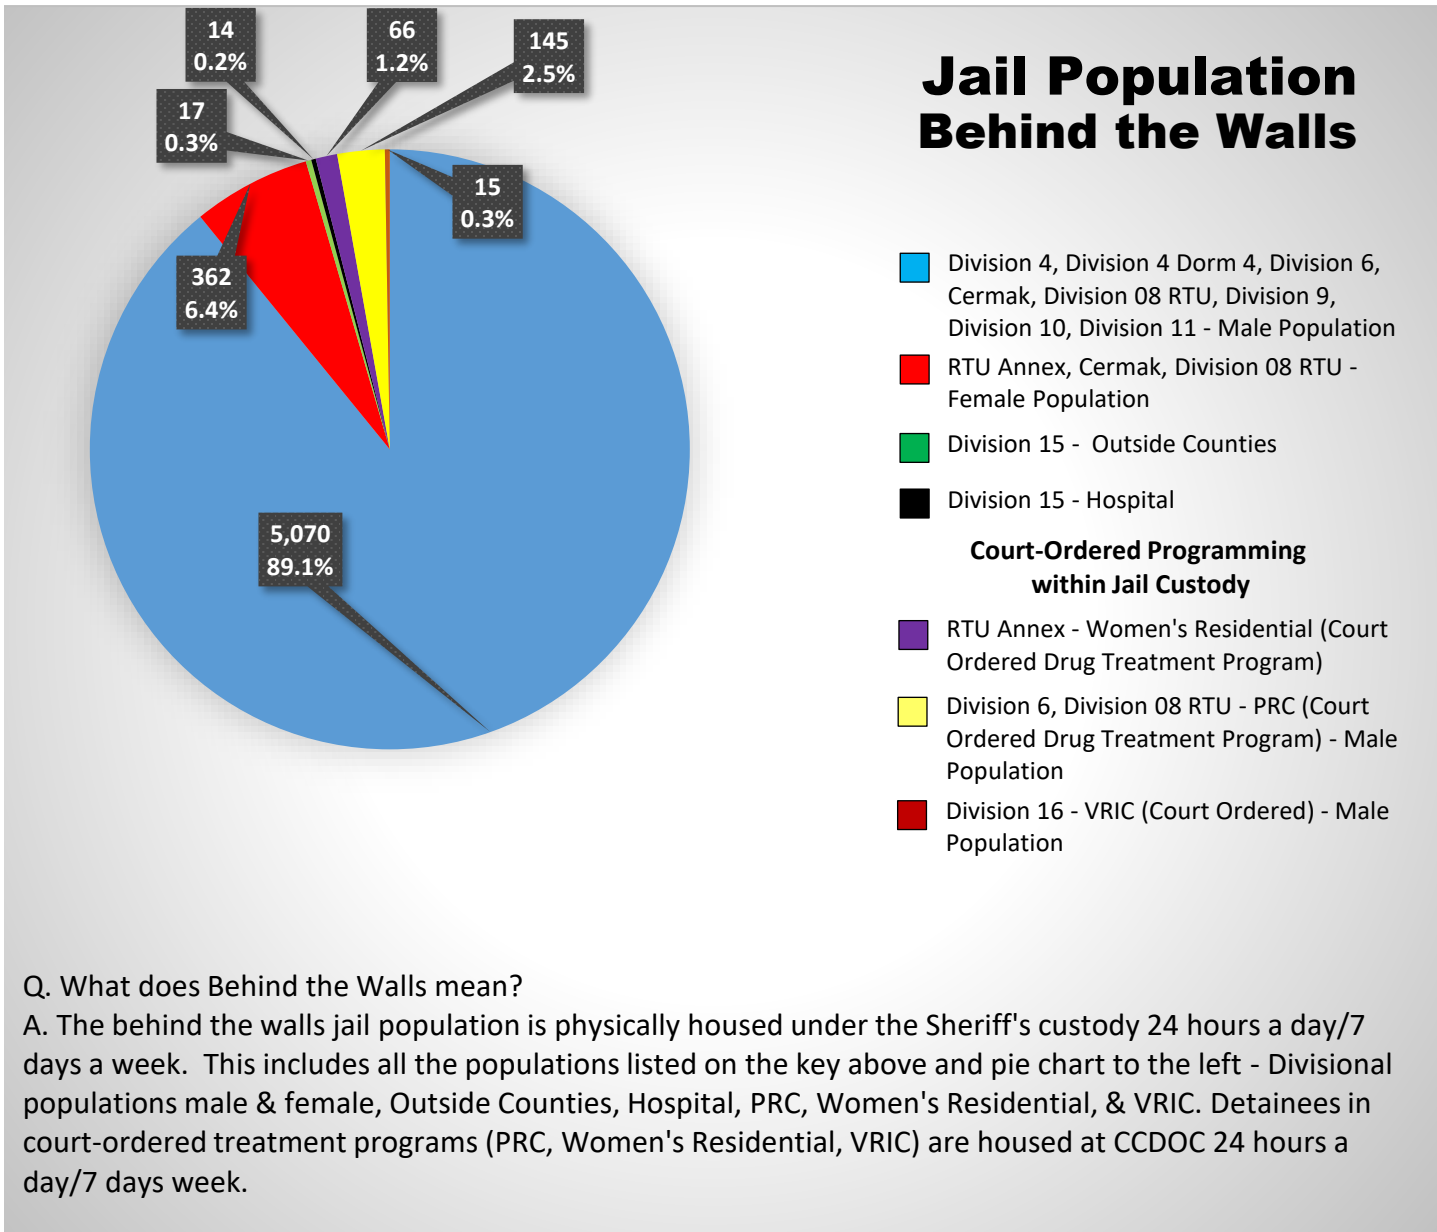

Sheriff's Daily Report 2/25/2020

Under the Custody of the Sheriff	
TOTAL MALE AND FEMALE	8,106
Jail Population	5,689
Community Corrections	2,417

Sheriff's Daily Report
2/25/2020

CCSO Population Demographics