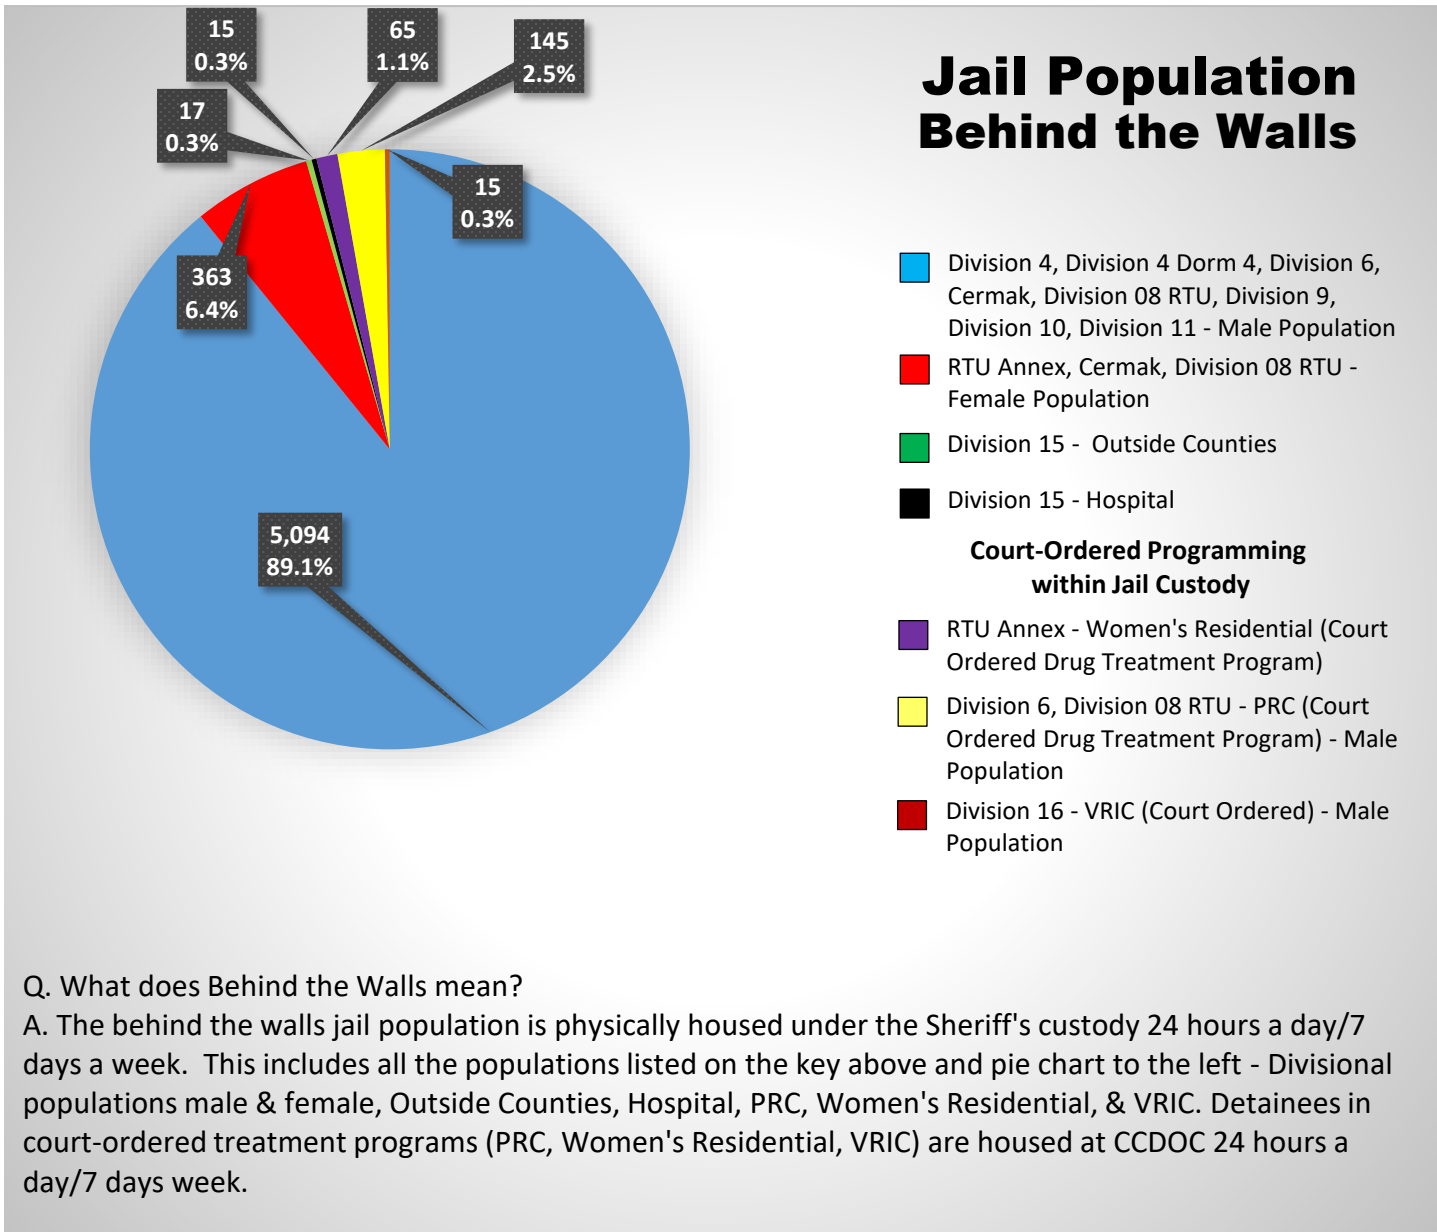

Sheriff's Daily Report 2/24/2020

Under the Custody of the Sheriff	
TOTAL MALE AND FEMALE	8,129
Jail Population	5,714
Community Corrections	2,415

Sheriff's Daily Report
2/24/2020

CCSO Population Demographics