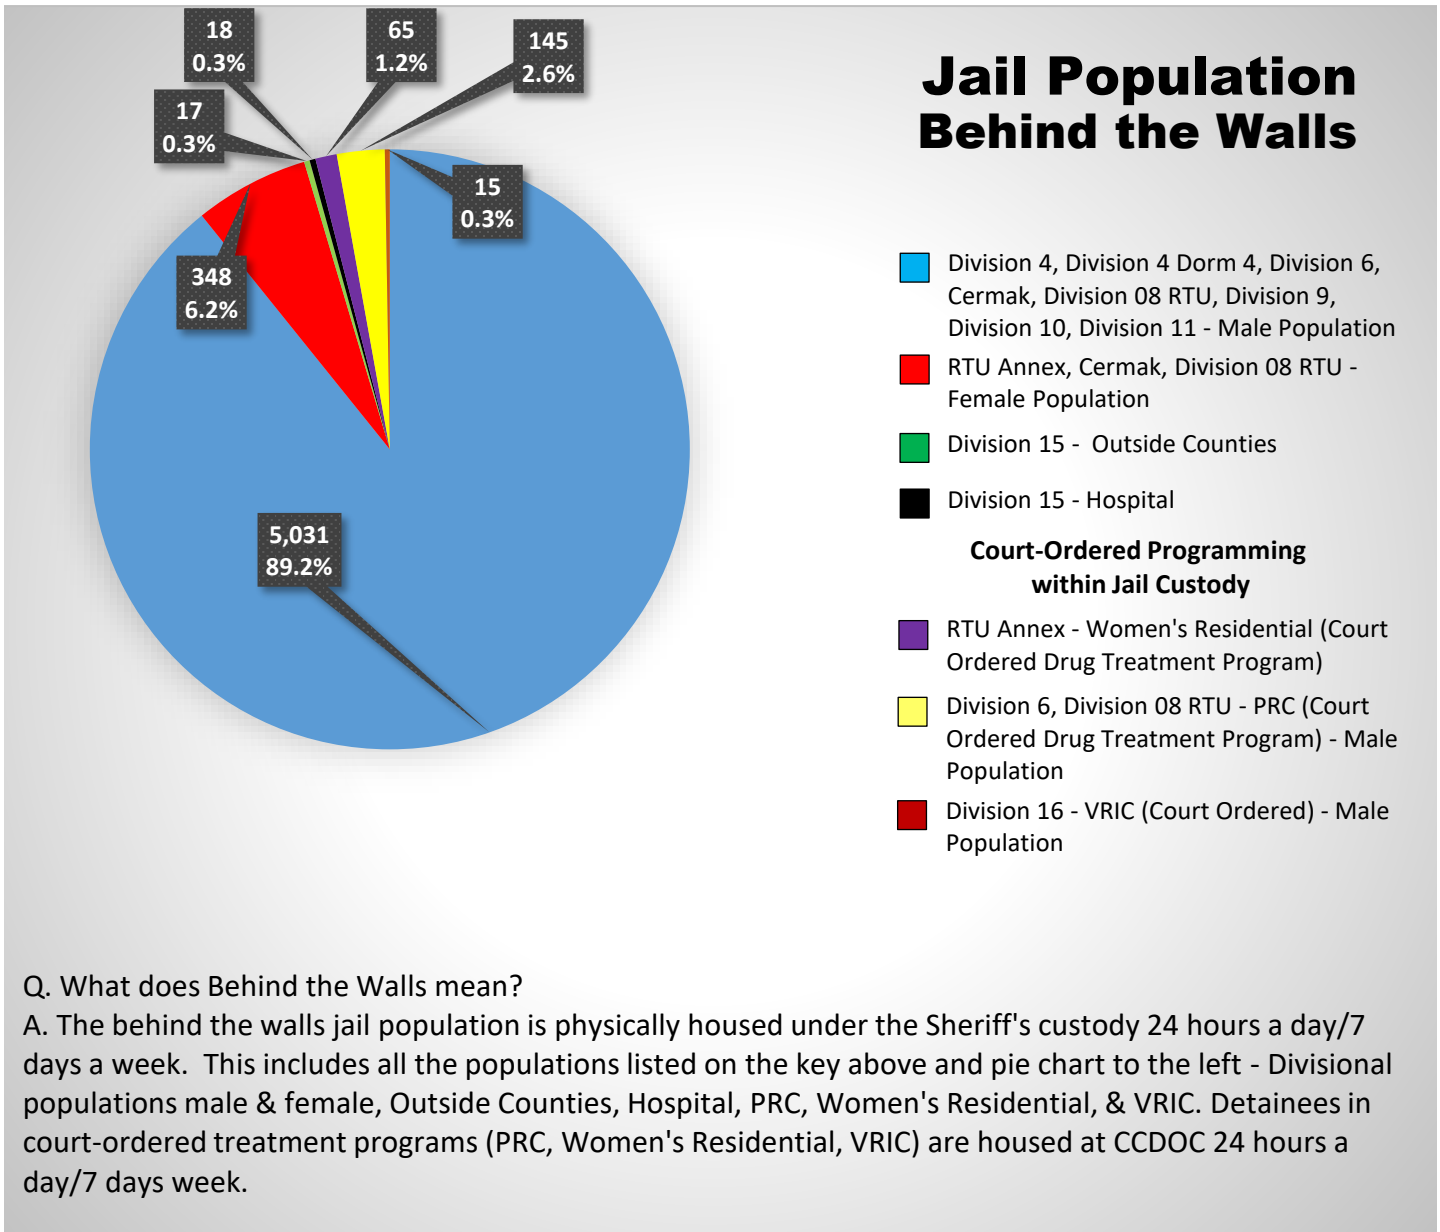

Sheriff's Daily Report 2/22/2020

Under the Custody of the Sheriff	
TOTAL MALE AND FEMALE	8,040
Jail Population	5,639
Community Corrections	2,401

Q. What does Behind the Walls mean?

A. The behind the walls jail population is physically housed under the Sheriff's custody 24 hours a day/7 days a week. This includes all the populations listed on the key above and pie chart to the left - Divisional populations male & female, Outside Counties, Hospital, PRC, Women's Residential, & VRIC. Detainees in court-ordered treatment programs (PRC, Women's Residential, VRIC) are housed at CCDOC 24 hours a day/7 days week.

Sheriff's Daily Report
2/22/2020

CCSO Population Demographics