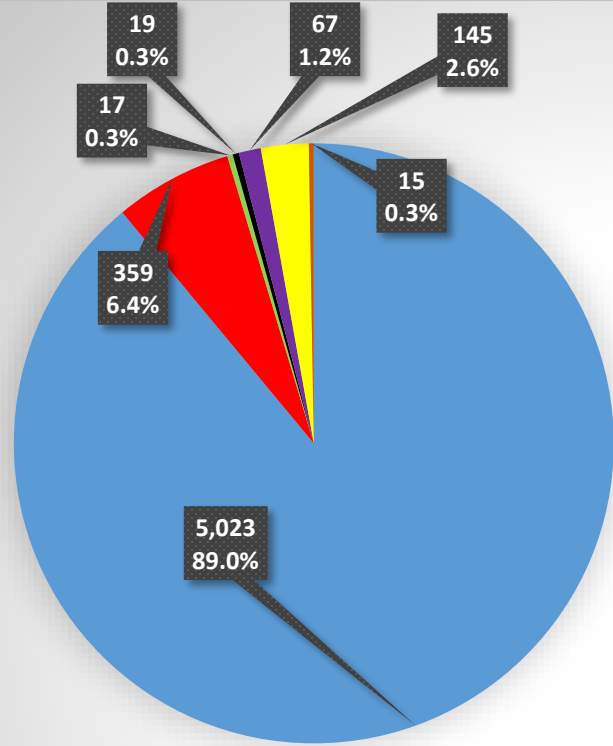

Sheriff's Daily Report
2/21/2020

Under the Custody of the Sheriff	
TOTAL MALE AND FEMALE	8,048
Jail Population	5,645
Community Corrections	2,403

Jail Population Behind the Walls

- Division 4, Division 4 Dorm 4, Division 6, Cermak, Division 08 RTU, Division 9, Division 10, Division 11 - Male Population
 - RTU Annex, Cermak, Division 08 RTU - Female Population
 - Division 15 - Outside Counties
 - Division 15 - Hospital
- Court-Ordered Programming within Jail Custody**
- RTU Annex - Women's Residential (Court Ordered Drug Treatment Program)
 - Division 6, Division 08 RTU - PRC (Court Ordered Drug Treatment Program) - Male Population
 - Division 16 - VRIC (Court Ordered) - Male Population

Q. What does Behind the Walls mean?

A. The behind the walls jail population is physically housed under the Sheriff's custody 24 hours a day/7 days a week. This includes all the populations listed on the key above and pie chart to the left - Divisional populations male & female, Outside Counties, Hospital, PRC, Women's Residential, & VRIC. Detainees in court-ordered treatment programs (PRC, Women's Residential, VRIC) are housed at CCDOC 24 hours a day/7 days week.