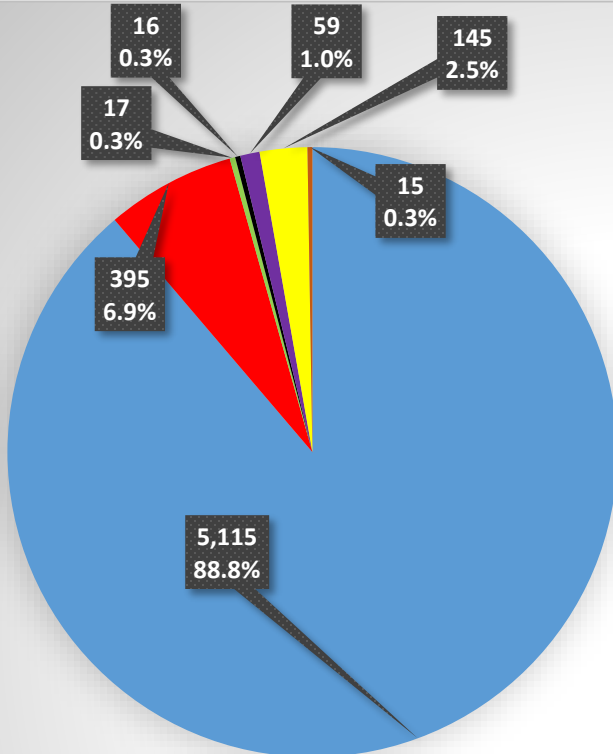

Sheriff's Daily Report
2/18/2020

Under the Custody of the Sheriff	
TOTAL MALE AND FEMALE	8,177
Jail Population	5,762
Community Corrections	2,415

Jail Population Behind the Walls

- Division 4, Division 4 Dorm 4, Division 6, Cermak, Division 08 RTU, Division 9, Division 10, Division 11 - Male Population
- RTU Annex, Cermak, Division 08 RTU - Female Population
- Division 15 - Outside Counties
- Division 15 - Hospital

Court-Ordered Programming within Jail Custody

- RTU Annex - Women's Residential (Court Ordered Drug Treatment Program)
- Division 6, Division 08 RTU - PRC (Court Ordered Drug Treatment Program) - Male Population
- Division 16 - VRIC (Court Ordered) - Male Population

Q. What does Behind the Walls mean?

A. The behind the walls jail population is physically housed under the Sheriff's custody 24 hours a day/7 days a week. This includes all the populations listed on the key above and pie chart to the left - Divisional populations male & female, Outside Counties, Hospital, PRC, Women's Residential, & VRIC. Detainees in court-ordered treatment programs (PRC, Women's Residential, VRIC) are housed at CCDOC 24 hours a day/7 days week.