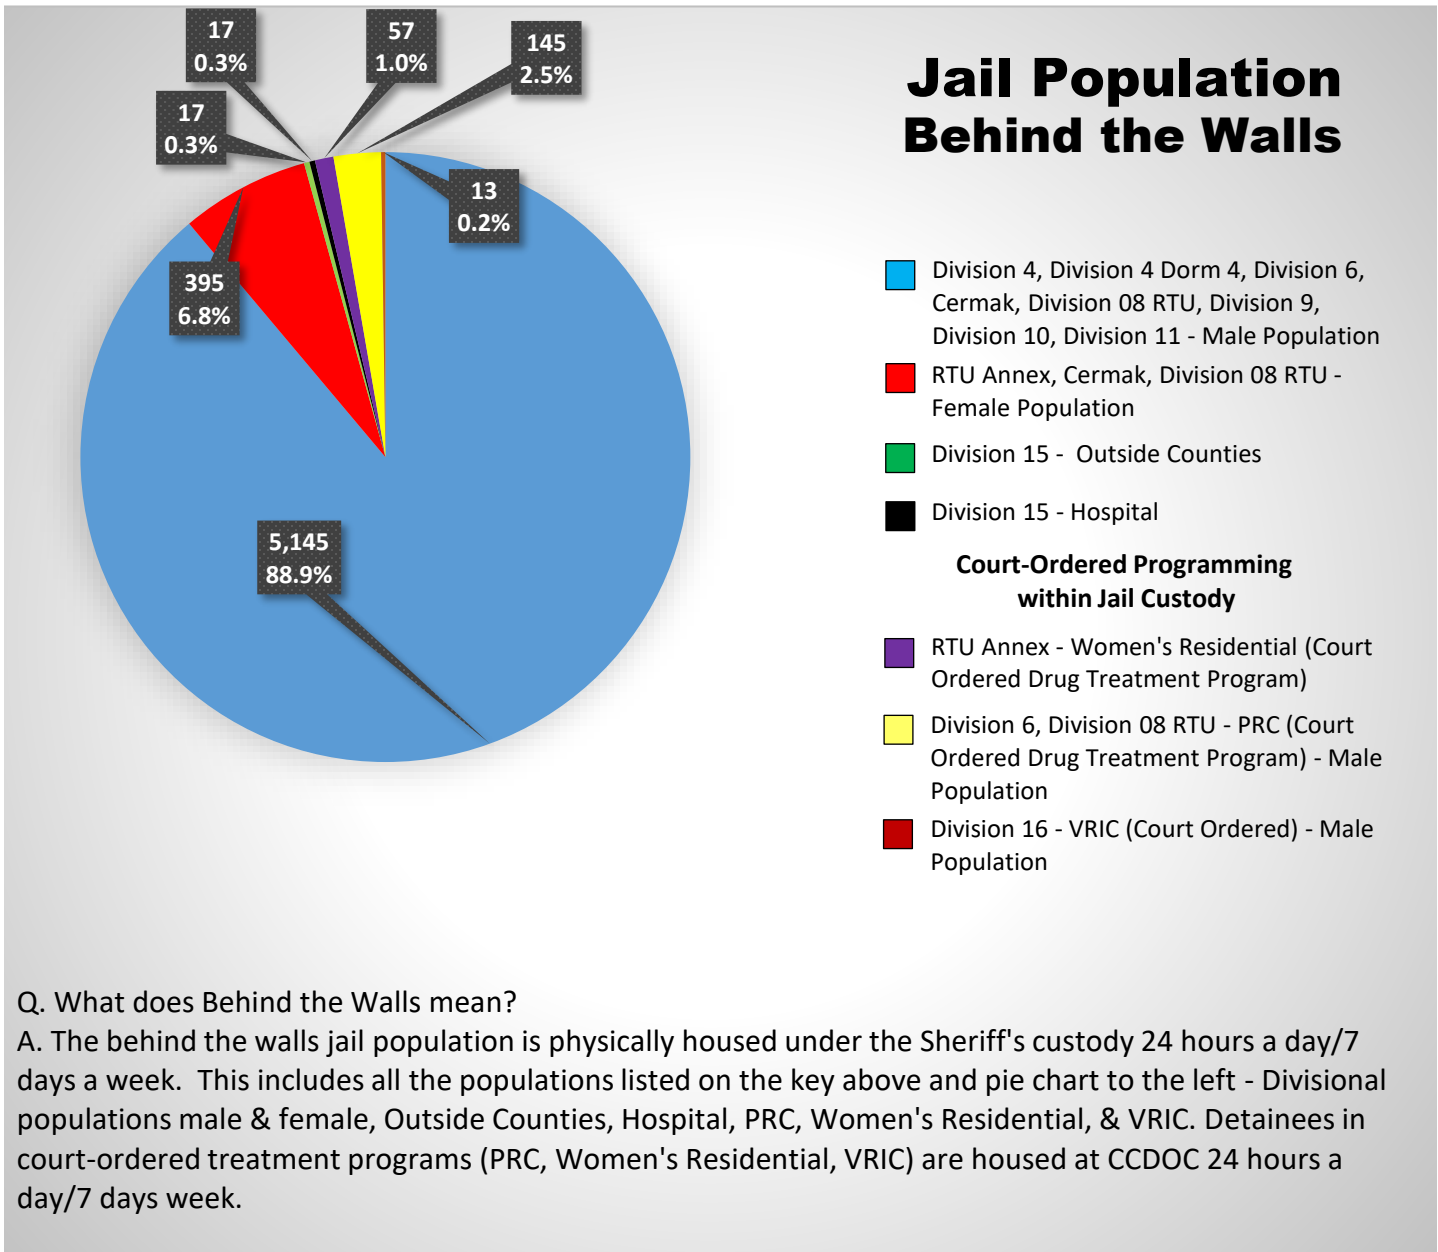

Sheriff's Daily Report 2/17/2020

| Under the Custody of the Sheriff | |
|----------------------------------|--------------|
| TOTAL MALE AND FEMALE | 8,203 |
| Jail Population | 5,789 |
| Community Corrections | 2,414 |

Sheriff's Daily Report
2/17/2020

CCSO Population Demographics