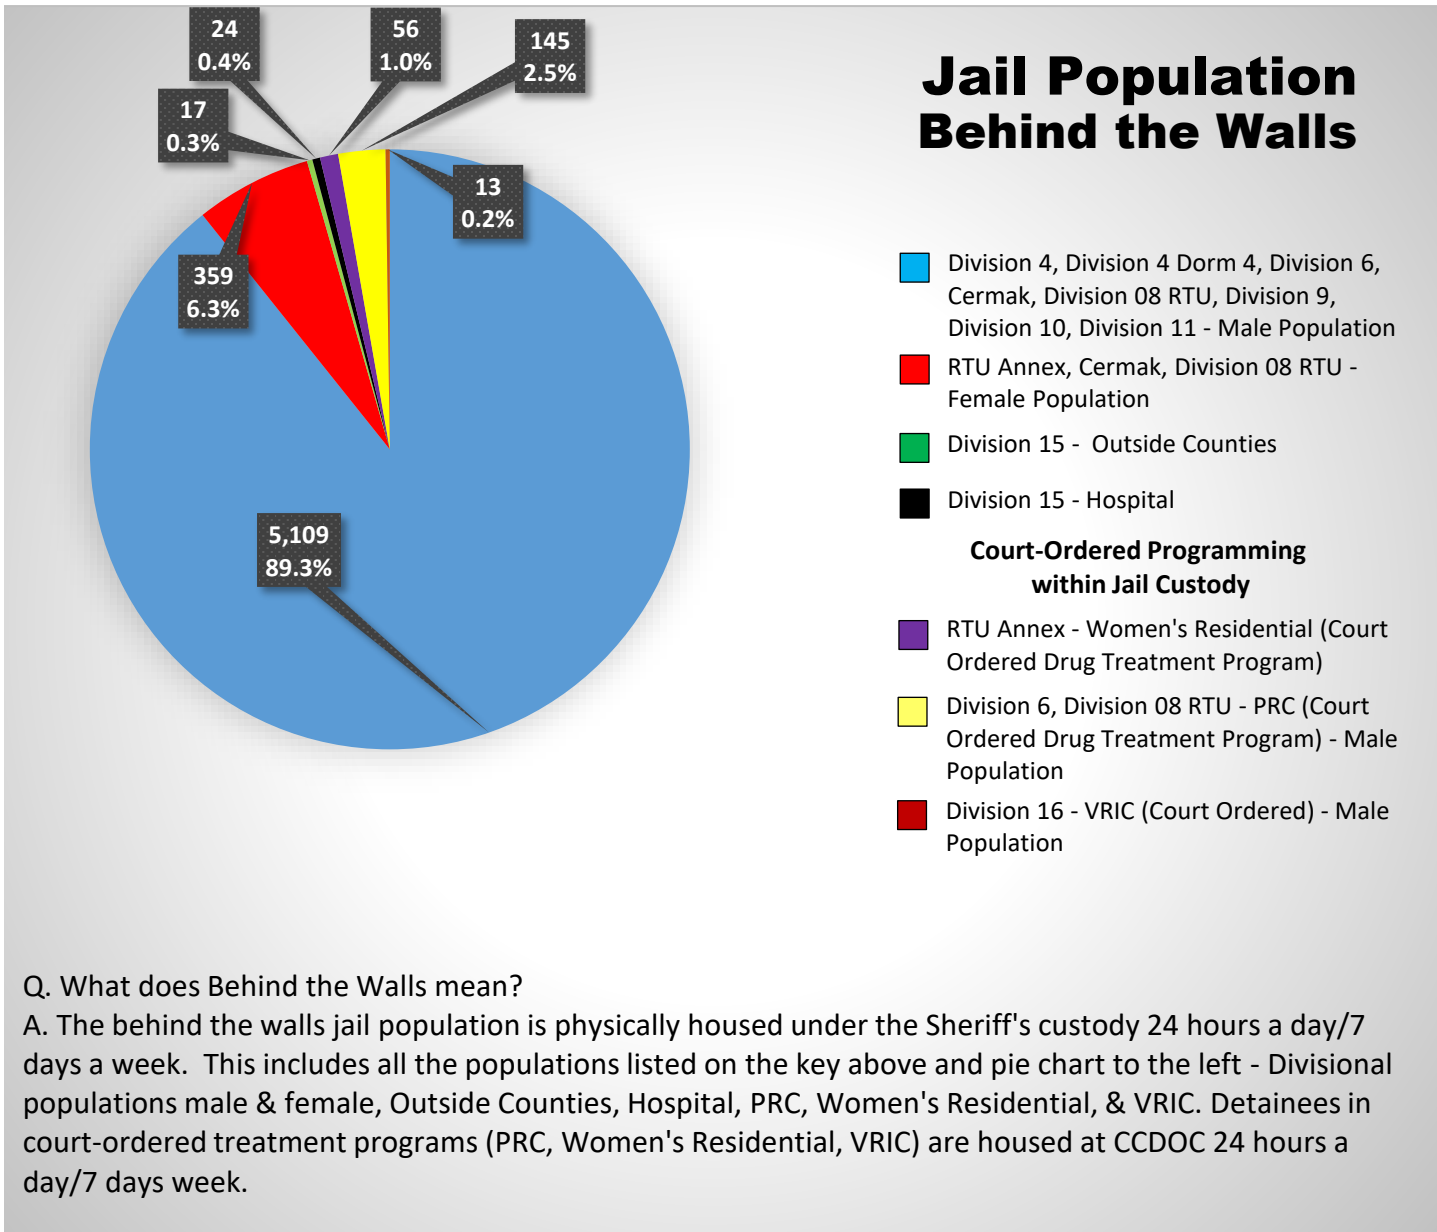

## Sheriff's Daily Report 2/12/2020

Under the Custody of the Sheriff	
<b>TOTAL MALE AND FEMALE</b>	<b>8,111</b>
Jail Population	5,723
Community Corrections	2,388

Sheriff's Daily Report  
2/12/2020

CCSO Population Demographics