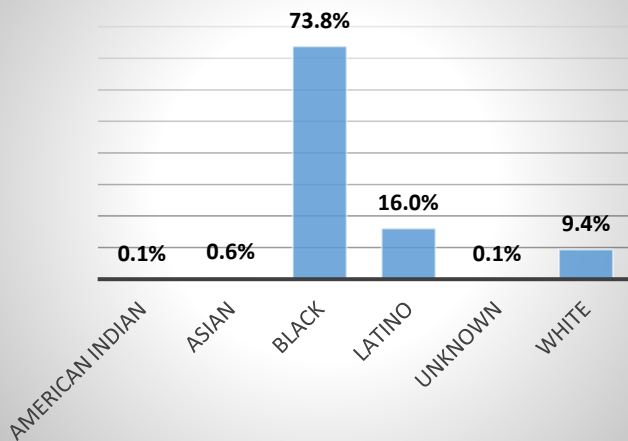

Sheriff's Daily Report 1/25/2020

Under the Custody of the Sheriff	
TOTAL MALE AND FEMALE	7,903
Jail Population	5,603
Community Corrections	2,300

Sheriff's Daily Report
1/25/2020

CCSO Population Demographics

In Confinement

Gender Distribution

Race Distribution

Age Distribution

Community Corrections

Gender Distribution

Race Distribution

Age Distribution