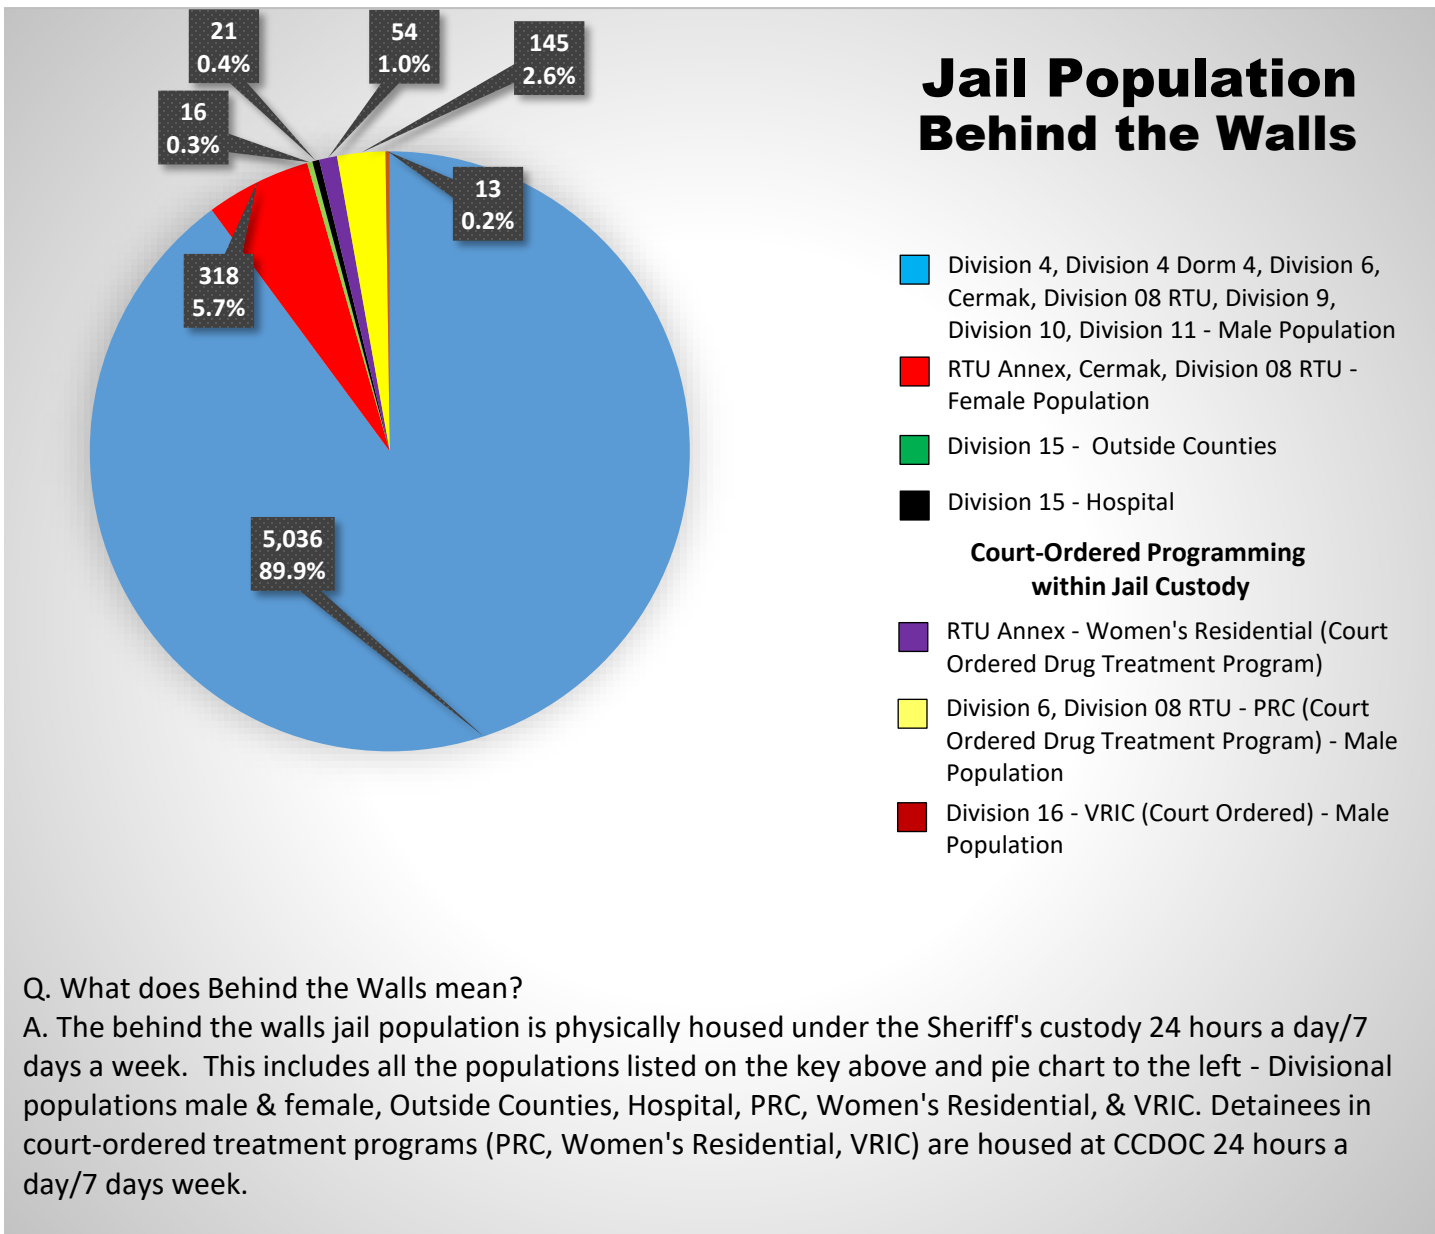

Sheriff's Daily Report 1/25/2020

Under the Custody of the Sheriff	
TOTAL MALE AND FEMALE	7,903
Jail Population	5,603
Community Corrections	2,300

Sheriff's Daily Report
1/25/2020

CCSO Population Demographics

In Confinement

Gender Distribution

Race Distribution

Age Distribution

Community Corrections

Gender Distribution

Race Distribution

Age Distribution