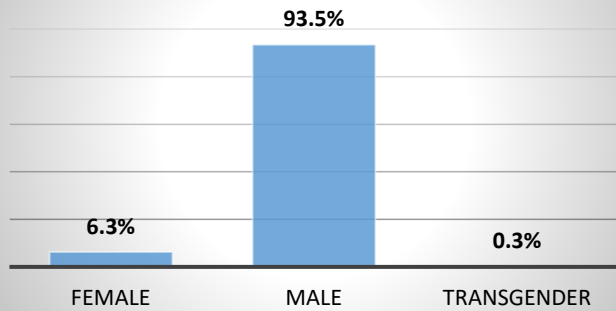

Sheriff's Daily Report 1/25/2020

Under the Custody of the Sheriff	
TOTAL MALE AND FEMALE	7,903
Jail Population	5,603
Community Corrections	2,300

Sheriff's Daily Report
1/25/2020

CCSO Population Demographics

In Confinement

Gender Distribution

Race Distribution

Age Distribution

Community Corrections

Gender Distribution

Race Distribution

Age Distribution