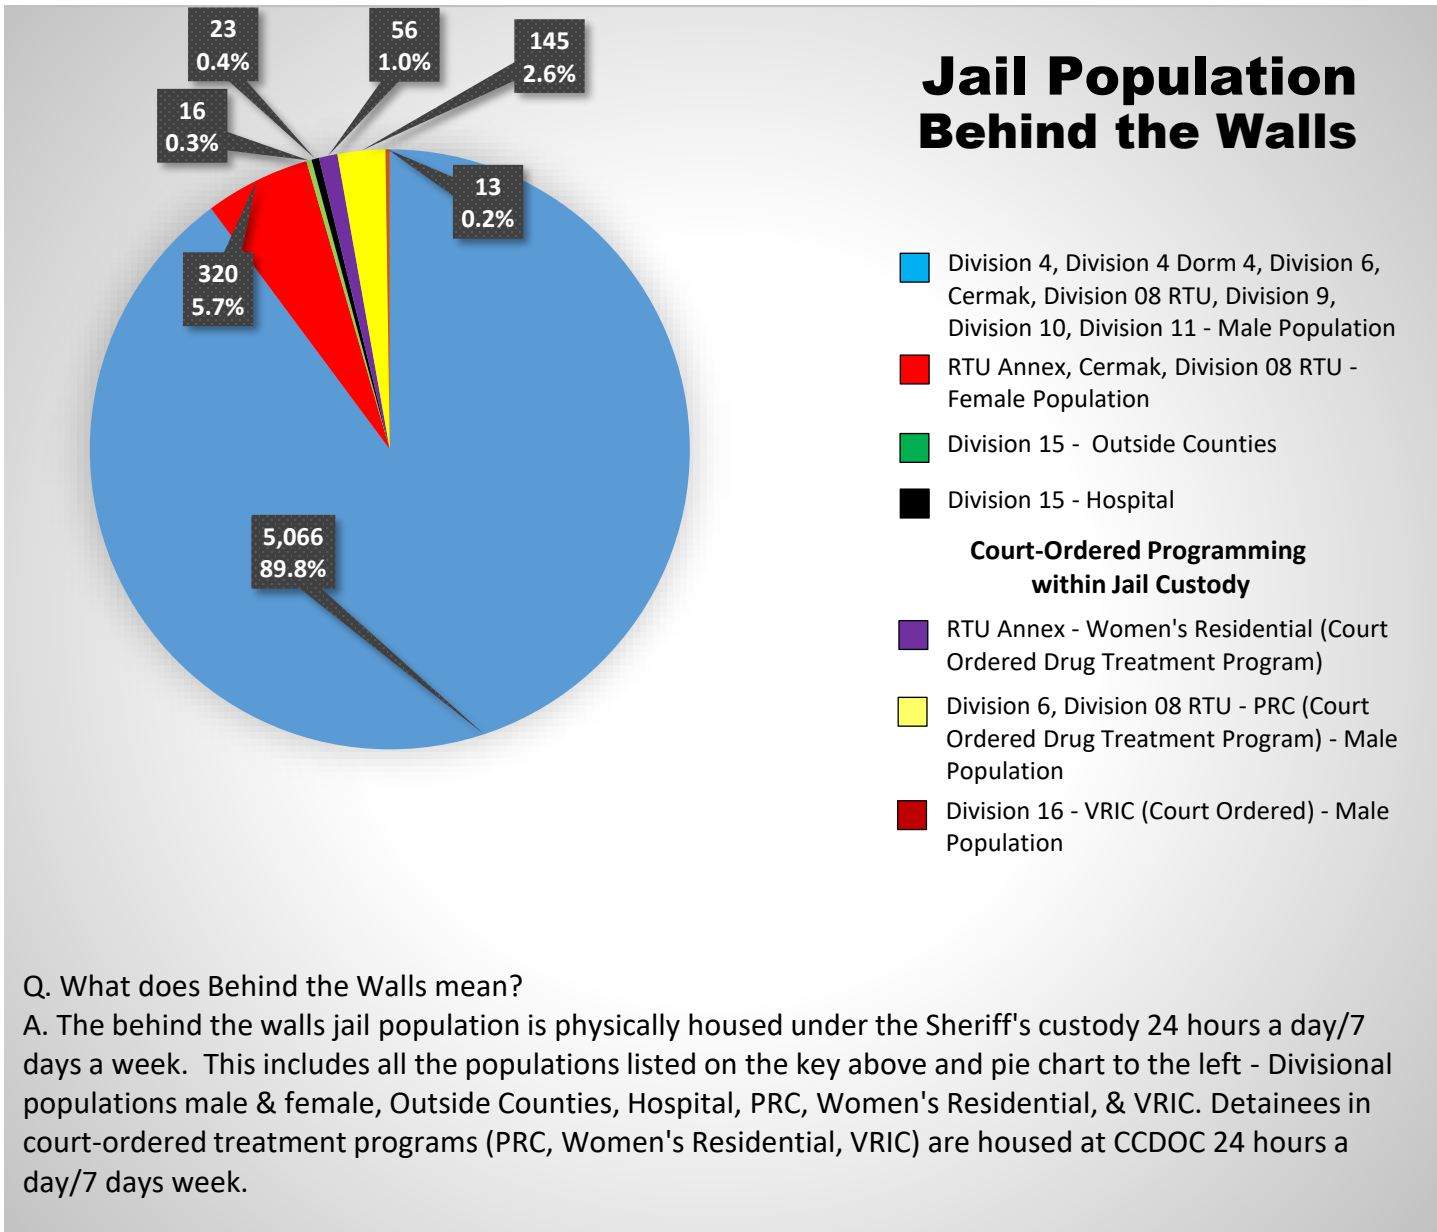

Sheriff's Daily Report 1/18/2020

Under the Custody of the Sheriff	
TOTAL MALE AND FEMALE	7,944
Jail Population	5,639
Community Corrections	2,305

Sheriff's Daily Report
1/18/2020

CCSO Population Demographics