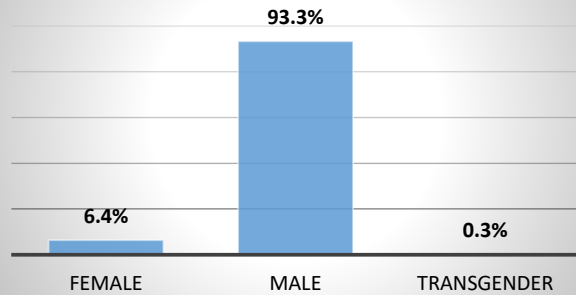

Sheriff's Daily Report 1/7/2020

Under the Custody of the Sheriff	
TOTAL MALE AND FEMALE	8,049
Jail Population	5,718
Community Corrections	2,331

Sheriff's Daily Report

1/7/2020

CCSO Population Demographics

In Confinement

Gender Distribution

Race Distribution

Age Distribution

Community Corrections

Gender Distribution

Race Distribution

Age Distribution