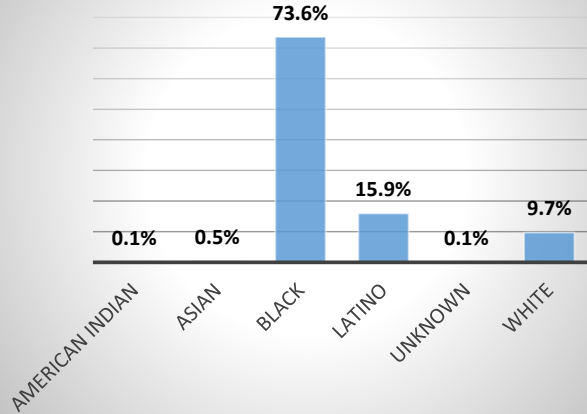

Sheriff's Daily Report 1/7/2020

Under the Custody of the Sheriff	
TOTAL MALE AND FEMALE	8,049
Jail Population	5,718
Community Corrections	2,331

Sheriff's Daily Report

1/7/2020

CCSO Population Demographics

In Confinement

Gender Distribution

Race Distribution

Age Distribution

Community Corrections

Gender Distribution

Race Distribution

Age Distribution