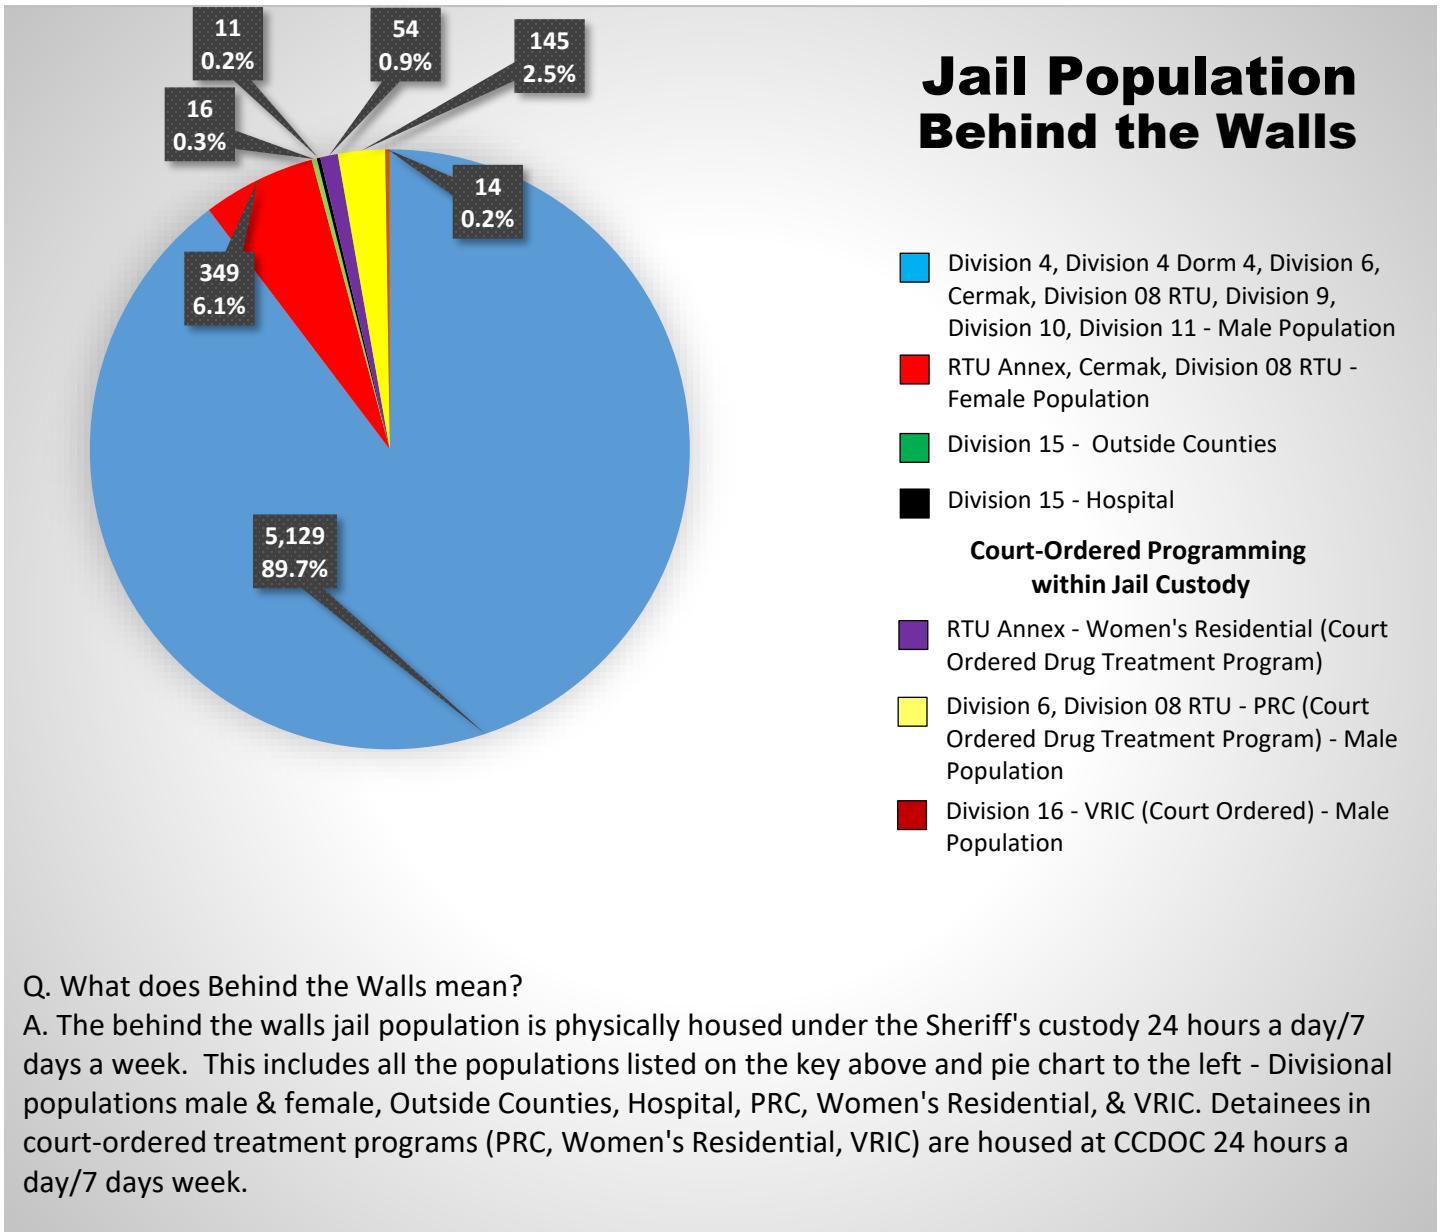

Sheriff's Daily Report 1/7/2020

Under the Custody of the Sheriff	
TOTAL MALE AND FEMALE	8,049
Jail Population	5,718
Community Corrections	2,331

Sheriff's Daily Report

1/7/2020

CCSO Population Demographics

In Confinement

Gender Distribution

Race Distribution

Age Distribution

Community Corrections

Gender Distribution

Race Distribution

Age Distribution