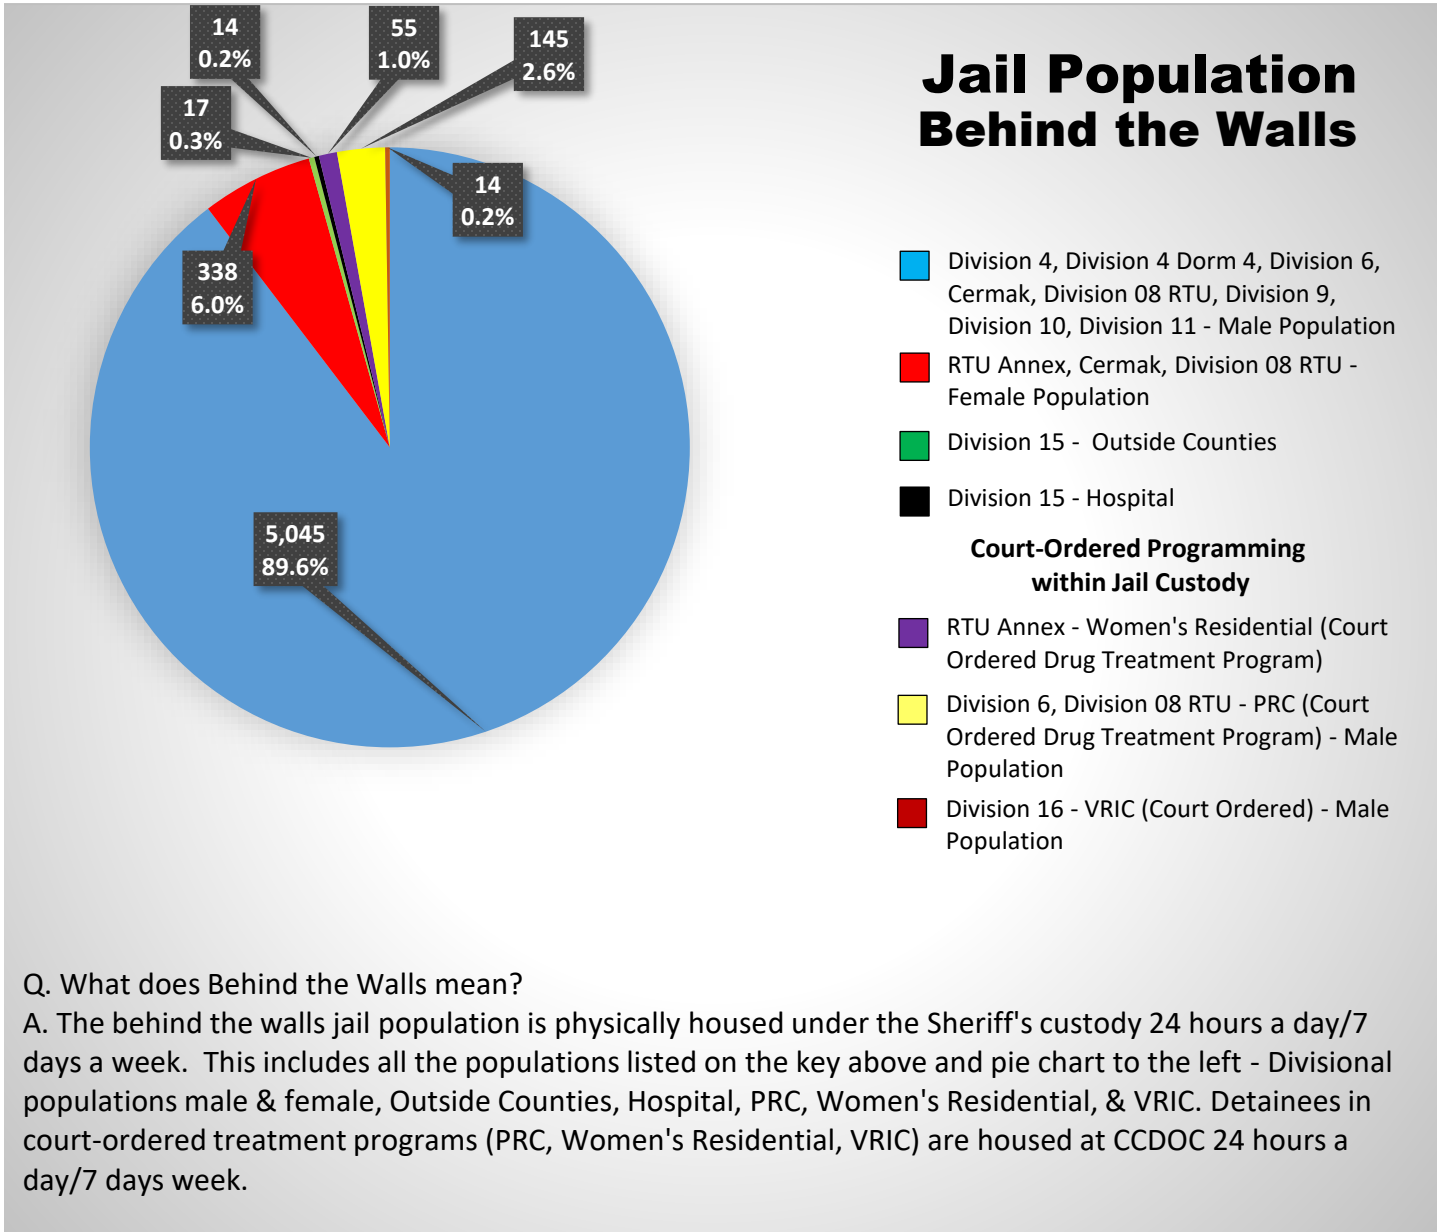

Sheriff's Daily Report 12/30/2019

Under the Custody of the Sheriff	
TOTAL MALE AND FEMALE	7,985
Jail Population	5,628
Community Corrections	2,357

Sheriff's Daily Report
12/30/2019

CCSO Population Demographics

In Confinement

Gender Distribution

Race Distribution

Age Distribution

Community Corrections

Gender Distribution

Race Distribution

Age Distribution