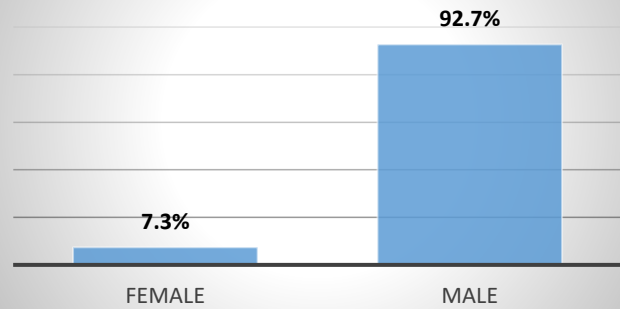

Sheriff's Daily Report 12/30/2019

Under the Custody of the Sheriff	
TOTAL MALE AND FEMALE	7,985
Jail Population	5,628
Community Corrections	2,357

Sheriff's Daily Report
12/30/2019

CCSO Population Demographics

In Confinement

Gender Distribution

Race Distribution

Age Distribution

Community Corrections

Gender Distribution

Race Distribution

Age Distribution