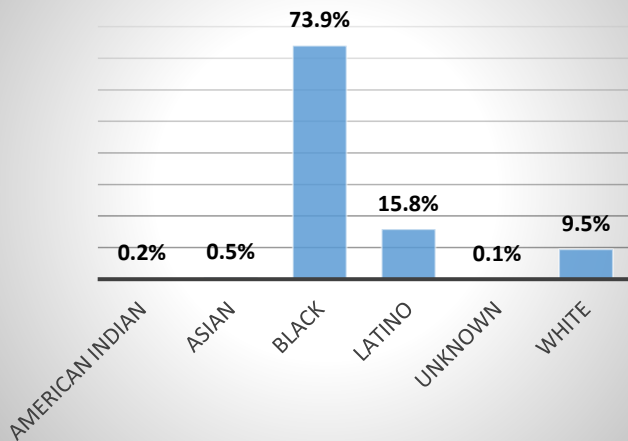

Sheriff's Daily Report 12/30/2019

Under the Custody of the Sheriff	
TOTAL MALE AND FEMALE	7,985
Jail Population	5,628
Community Corrections	2,357

Sheriff's Daily Report
12/30/2019

CCSO Population Demographics

In Confinement

Gender Distribution

Race Distribution

Age Distribution

Community Corrections

Gender Distribution

Race Distribution

Age Distribution