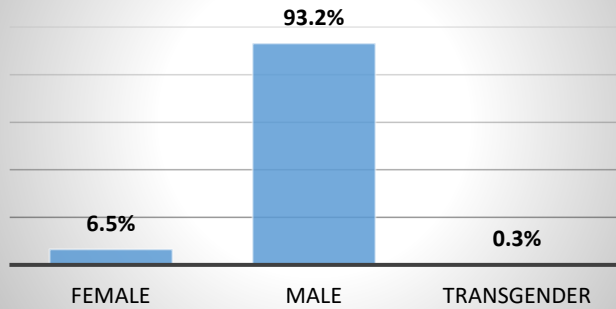

Sheriff's Daily Report 12/30/2019

Under the Custody of the Sheriff	
TOTAL MALE AND FEMALE	7,985
Jail Population	5,628
Community Corrections	2,357

Sheriff's Daily Report
12/30/2019

CCSO Population Demographics

In Confinement

Gender Distribution

Race Distribution

Age Distribution

Community Corrections

Gender Distribution

Race Distribution

Age Distribution