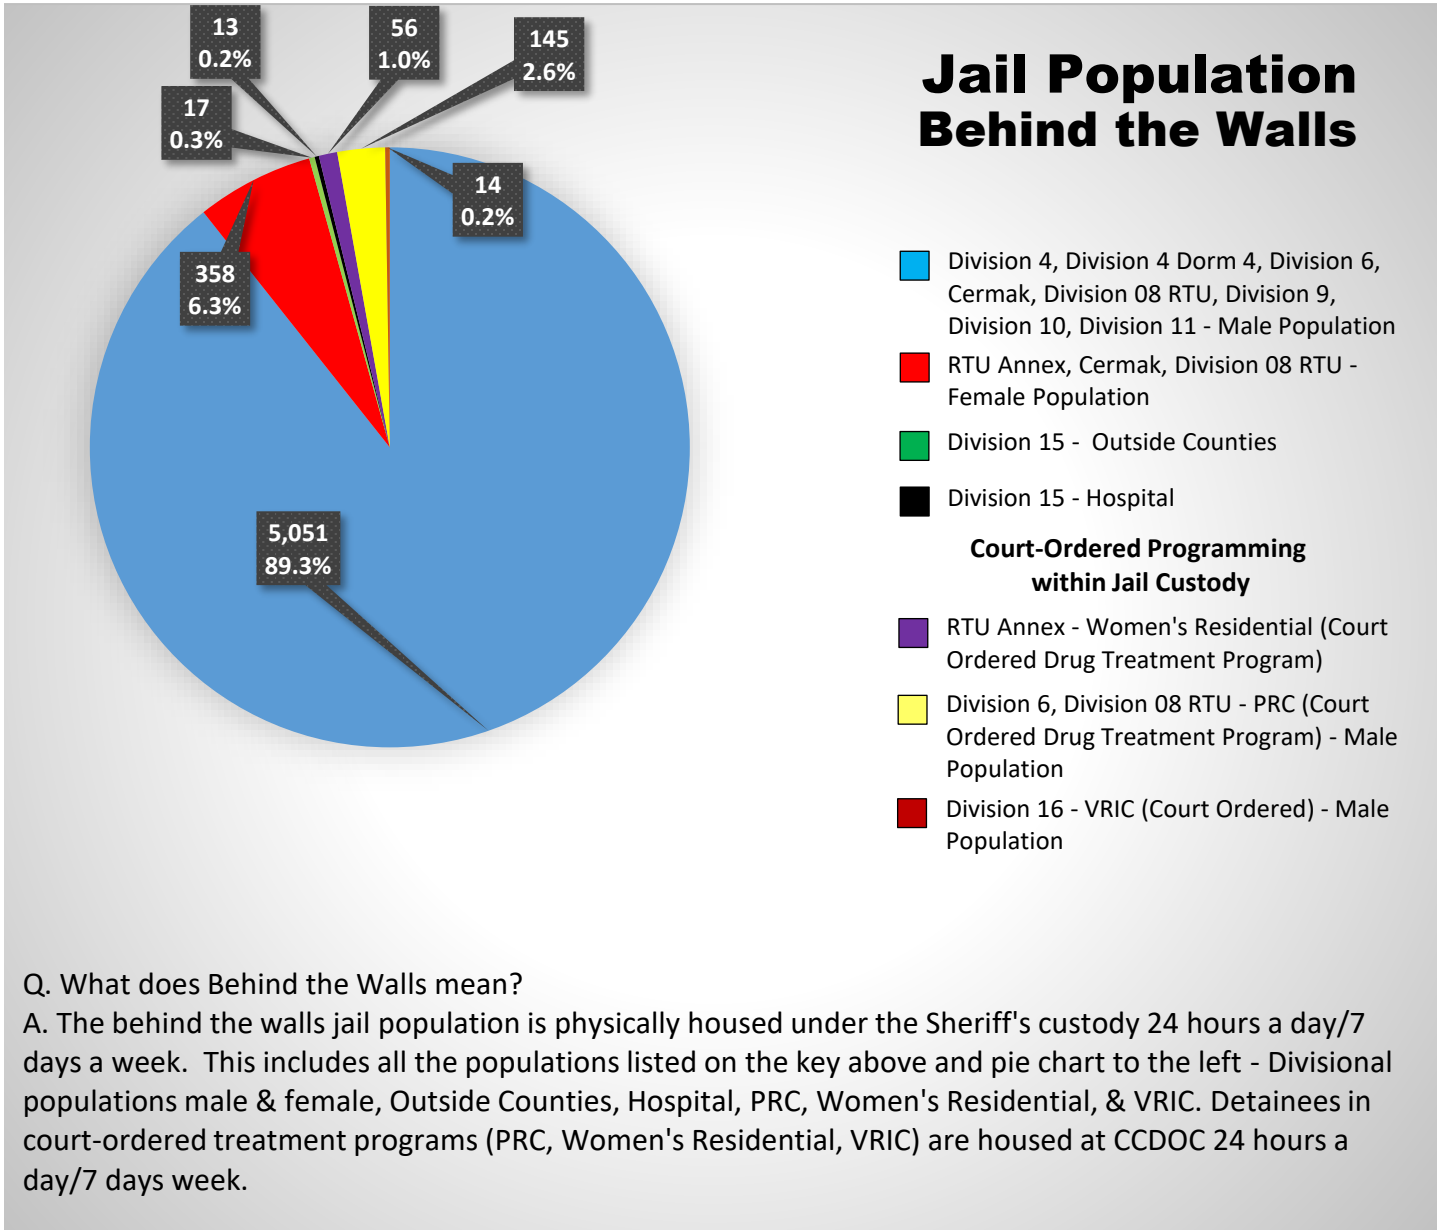

Sheriff's Daily Report 12/15/2019

Under the Custody of the Sheriff	
TOTAL MALE AND FEMALE	7,972
Jail Population	5,654
Community Corrections	2,318

Sheriff's Daily Report
12/15/2019

CCSO Population Demographics