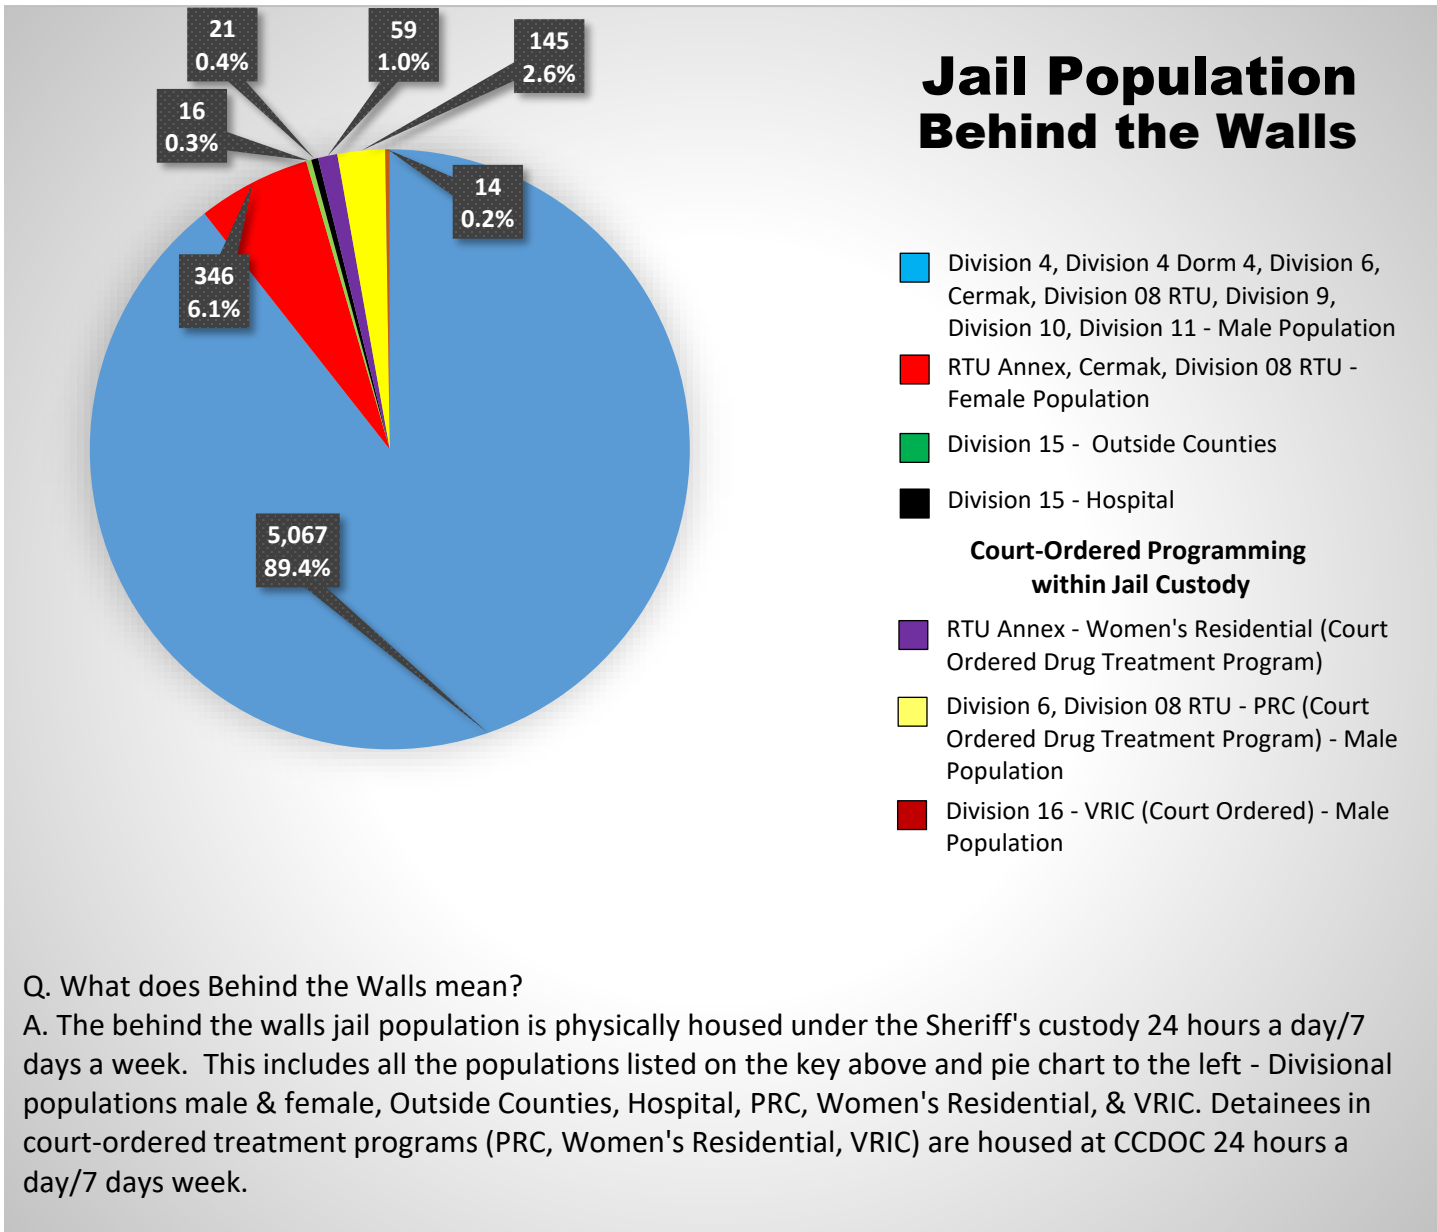

Sheriff's Daily Report 12/12/2019

Under the Custody of the Sheriff	
TOTAL MALE AND FEMALE	7,974
Jail Population	5,668
Community Corrections	2,306

Sheriff's Daily Report
12/12/2019

CCSO Population Demographics