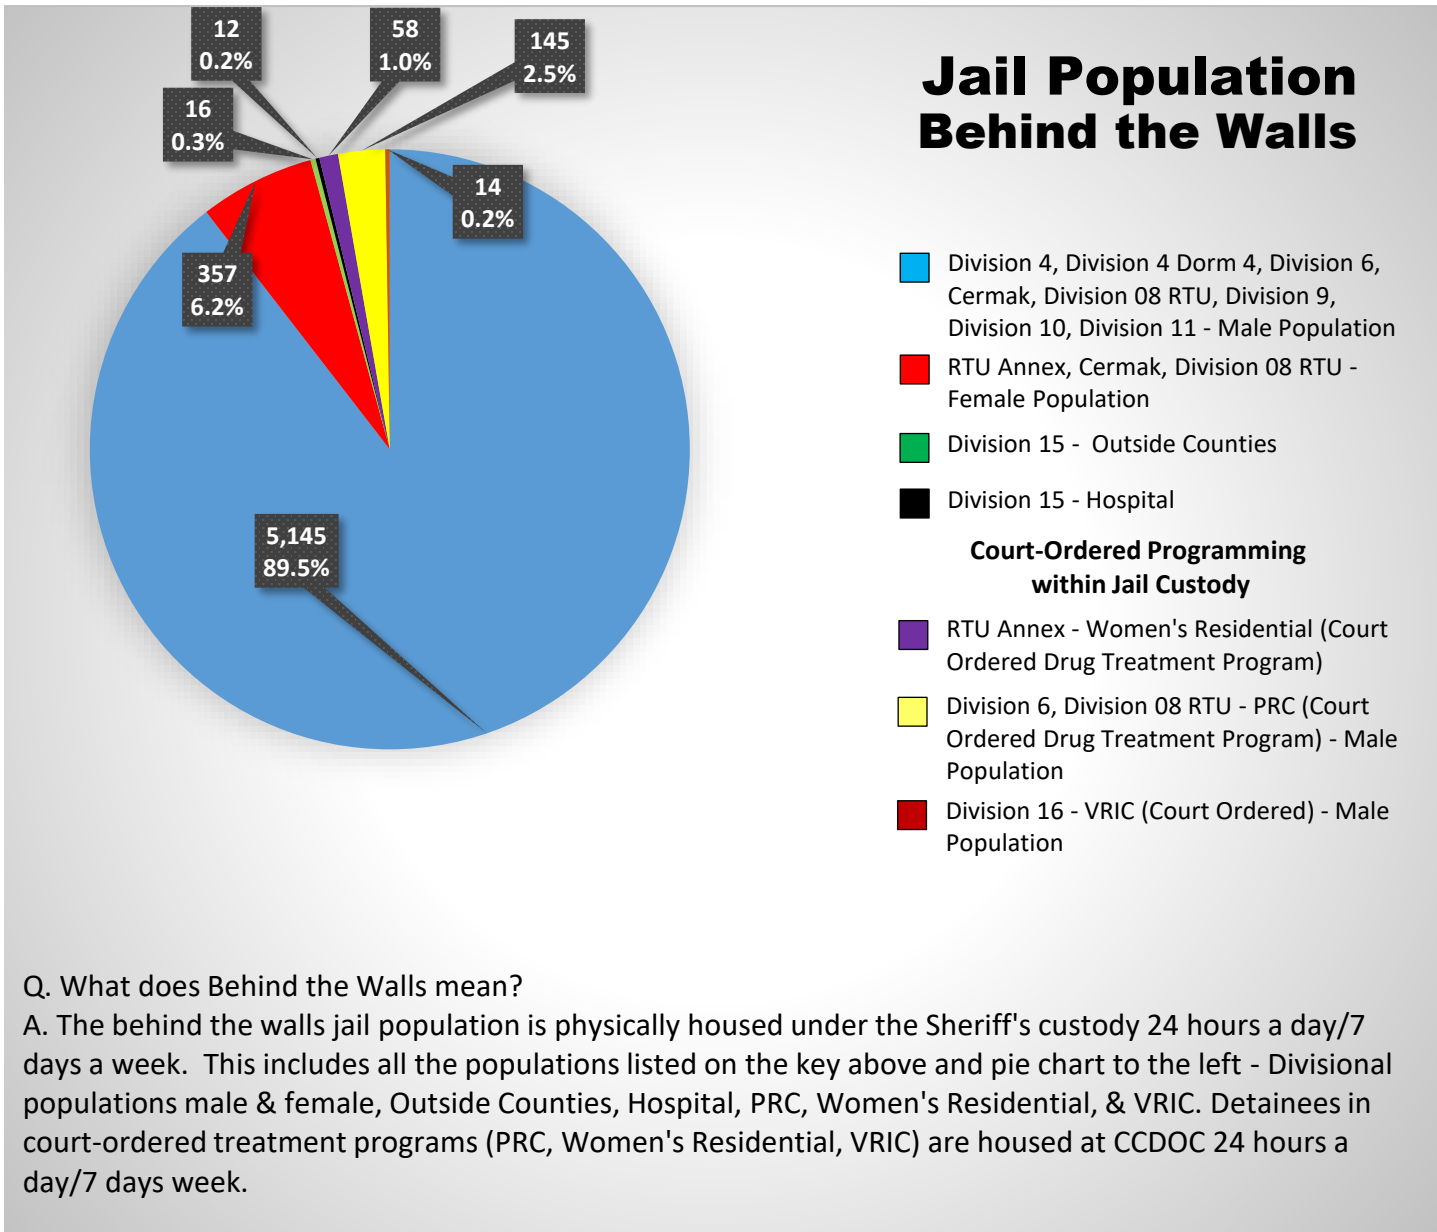

## Sheriff's Daily Report 12/10/2019

Under the Custody of the Sheriff	
<b>TOTAL MALE AND FEMALE</b>	<b>8,039</b>
Jail Population	5,747
Community Corrections	2,292

Sheriff's Daily Report  
12/10/2019

CCSO Population Demographics