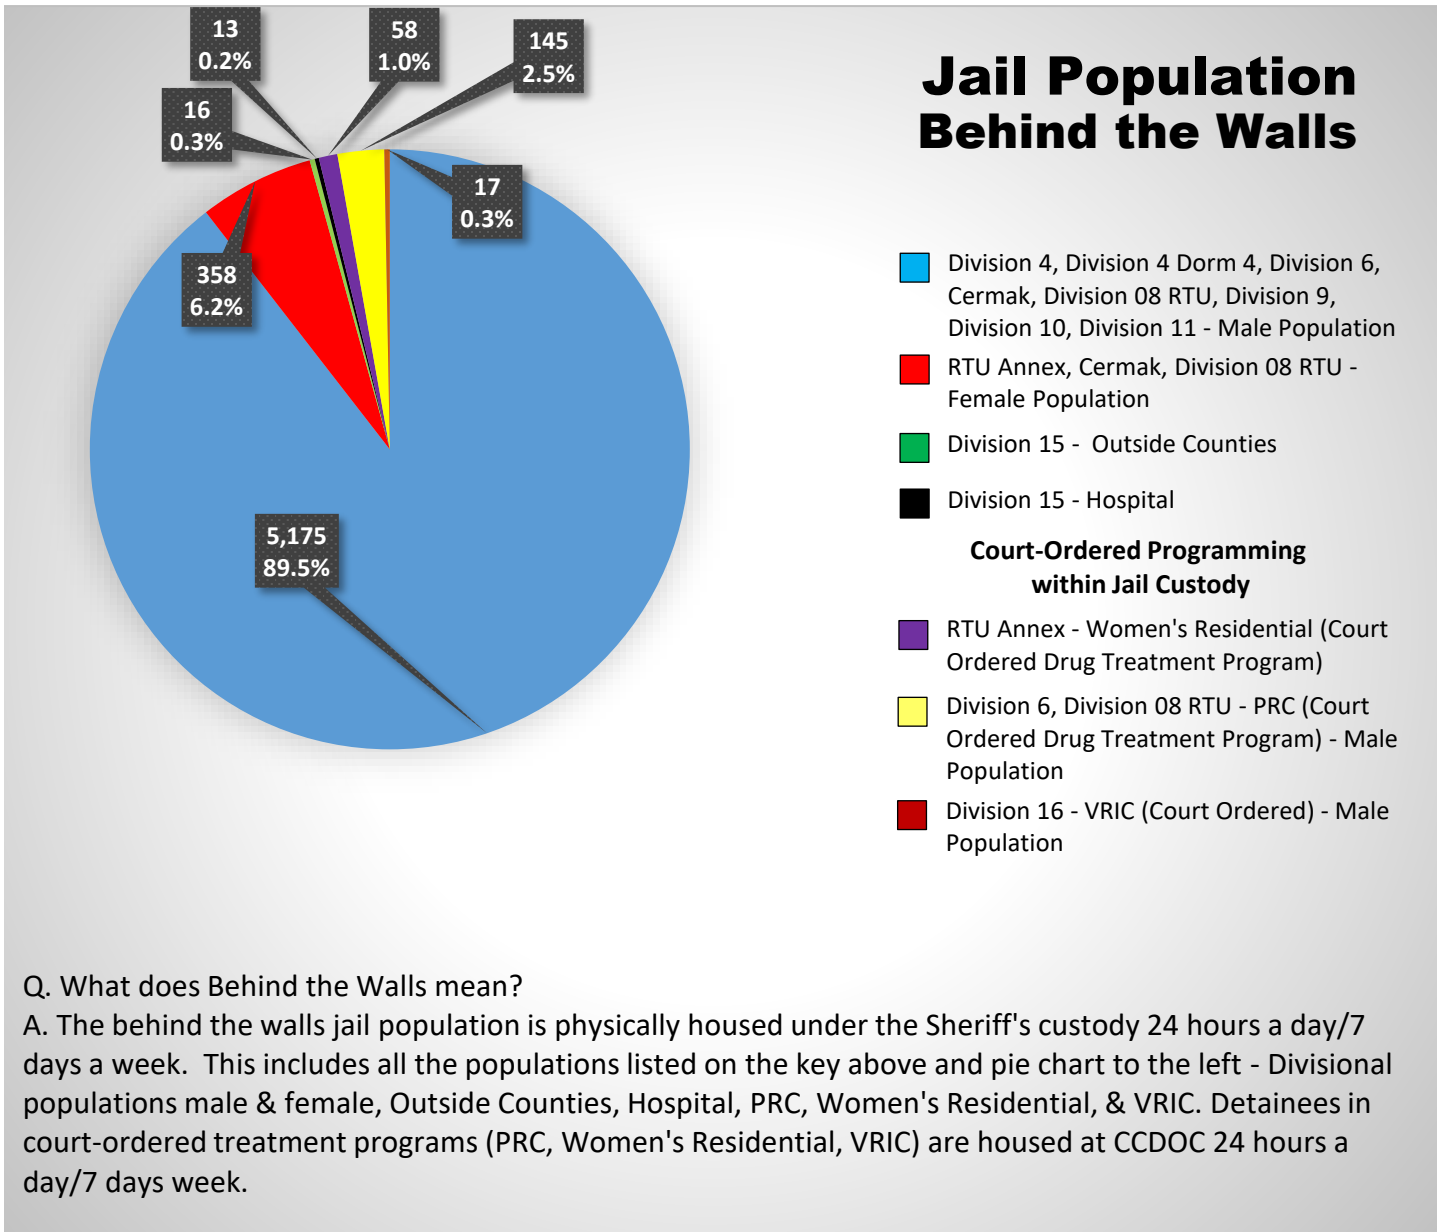

Sheriff's Daily Report 12/9/2019

Under the Custody of the Sheriff	
TOTAL MALE AND FEMALE	8,076
Jail Population	5,782
Community Corrections	2,294

Sheriff's Daily Report
12/9/2019

CCSO Population Demographics