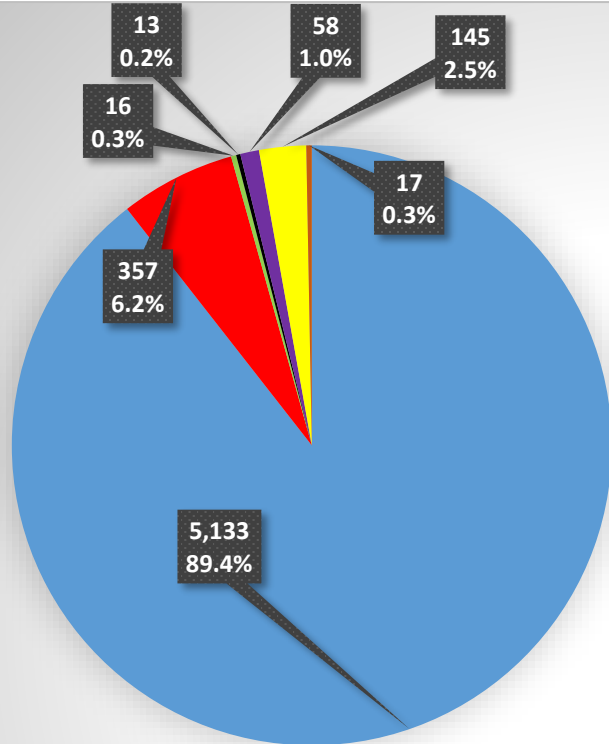

Sheriff's Daily Report 12/8/2019

Under the Custody of the Sheriff	
TOTAL MALE AND FEMALE	8,034
Jail Population	5,739
Community Corrections	2,295

Jail Population Behind the Walls

- Division 4, Division 4 Dorm 4, Division 6, Cermak, Division 08 RTU, Division 9, Division 10, Division 11 - Male Population
 - RTU Annex, Cermak, Division 08 RTU - Female Population
 - Division 15 - Outside Counties
 - Division 15 - Hospital
- Court-Ordered Programming within Jail Custody**
- RTU Annex - Women's Residential (Court Ordered Drug Treatment Program)
 - Division 6, Division 08 RTU - PRC (Court Ordered Drug Treatment Program) - Male Population
 - Division 16 - VRIC (Court Ordered) - Male Population

Q. What does Behind the Walls mean?

A. The behind the walls jail population is physically housed under the Sheriff's custody 24 hours a day/7 days a week. This includes all the populations listed on the key above and pie chart to the left - Divisional populations male & female, Outside Counties, Hospital, PRC, Women's Residential, & VRIC. Detainees in court-ordered treatment programs (PRC, Women's Residential, VRIC) are housed at CCDOC 24 hours a day/7 days week.