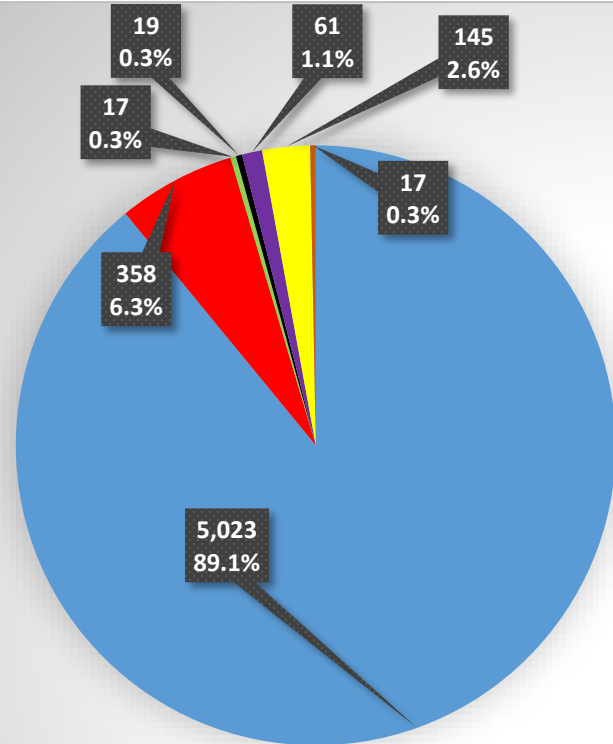

Sheriff's Daily Report
12/6/2019

Under the Custody of the Sheriff	
TOTAL MALE AND FEMALE	7,924
Jail Population	5,640
Community Corrections	2,284

Jail Population Behind the Walls

- Division 4, Division 4 Dorm 4, Division 6, Cermak, Division 08 RTU, Division 9, Division 10, Division 11 - Male Population
 - RTU Annex, Cermak, Division 08 RTU - Female Population
 - Division 15 - Outside Counties
 - Division 15 - Hospital
- Court-Ordered Programming within Jail Custody**
- RTU Annex - Women's Residential (Court Ordered Drug Treatment Program)
 - Division 6, Division 08 RTU - PRC (Court Ordered Drug Treatment Program) - Male Population
 - Division 16 - VRIC (Court Ordered) - Male Population

Q. What does Behind the Walls mean?

A. The behind the walls jail population is physically housed under the Sheriff's custody 24 hours a day/7 days a week. This includes all the populations listed on the key above and pie chart to the left - Divisional populations male & female, Outside Counties, Hospital, PRC, Women's Residential, & VRIC. Detainees in court-ordered treatment programs (PRC, Women's Residential, VRIC) are housed at CCDOC 24 hours a day/7 days week.