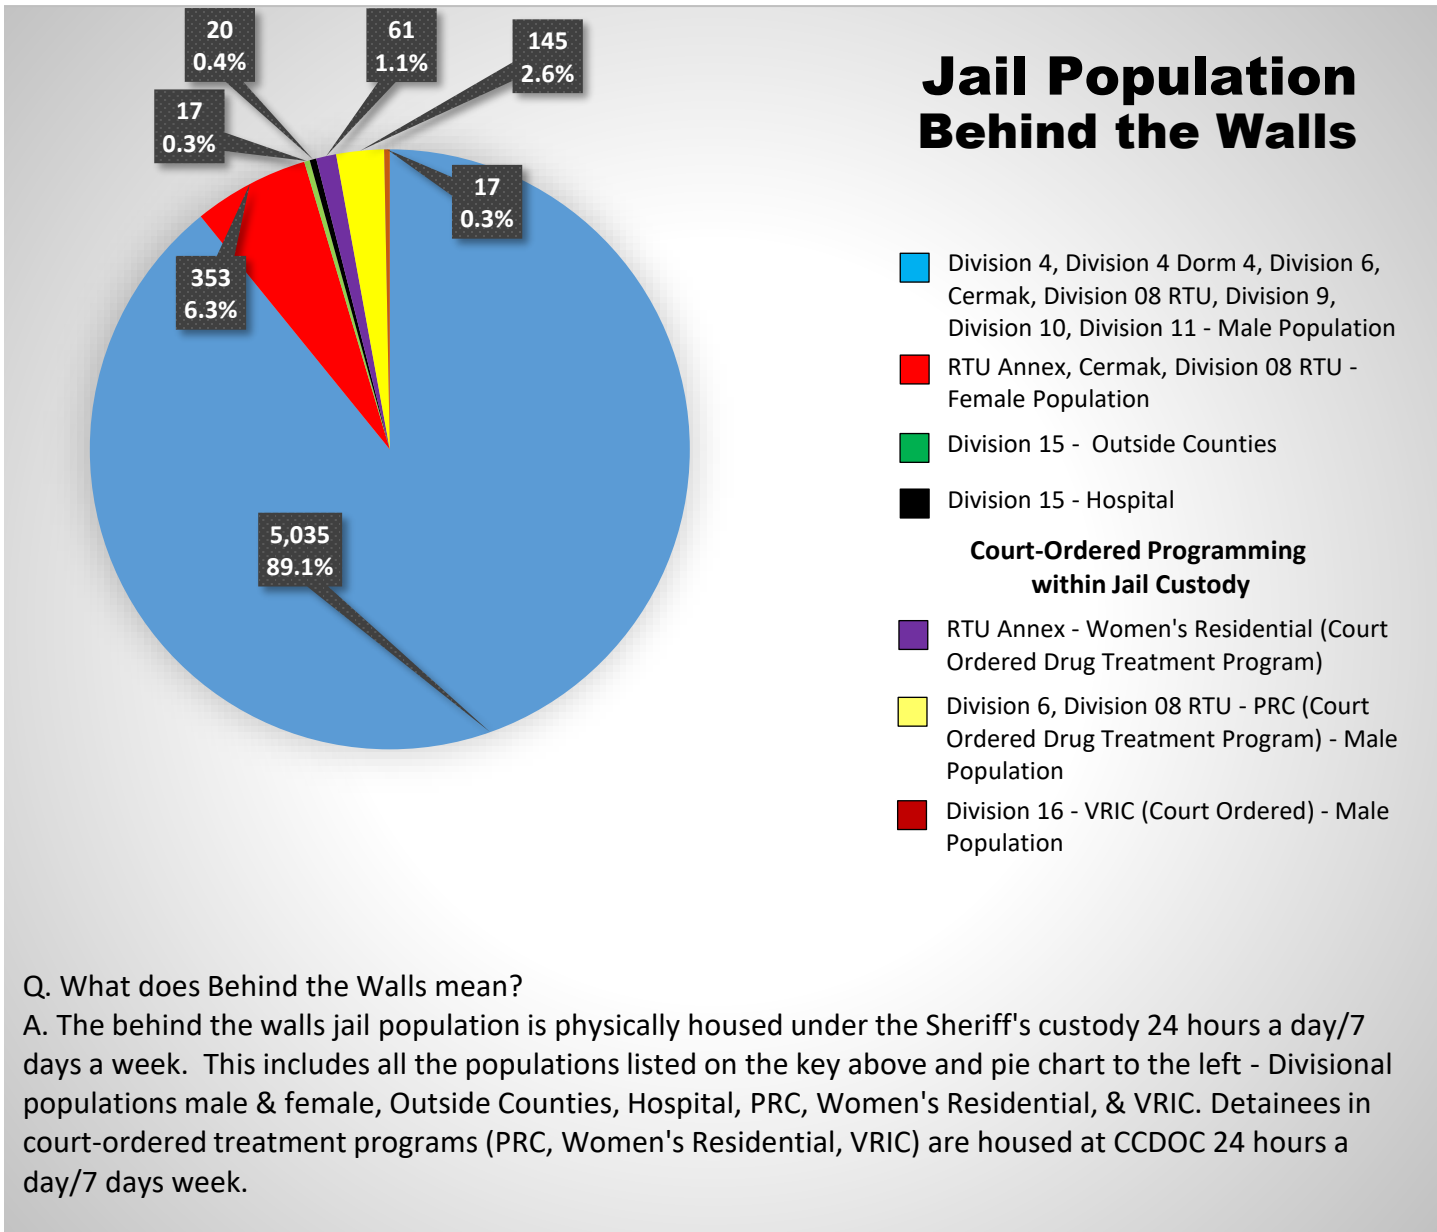

Sheriff's Daily Report 12/5/2019

Under the Custody of the Sheriff	
TOTAL MALE AND FEMALE	7,938
Jail Population	5,648
Community Corrections	2,290

Sheriff's Daily Report
12/5/2019

CCSO Population Demographics