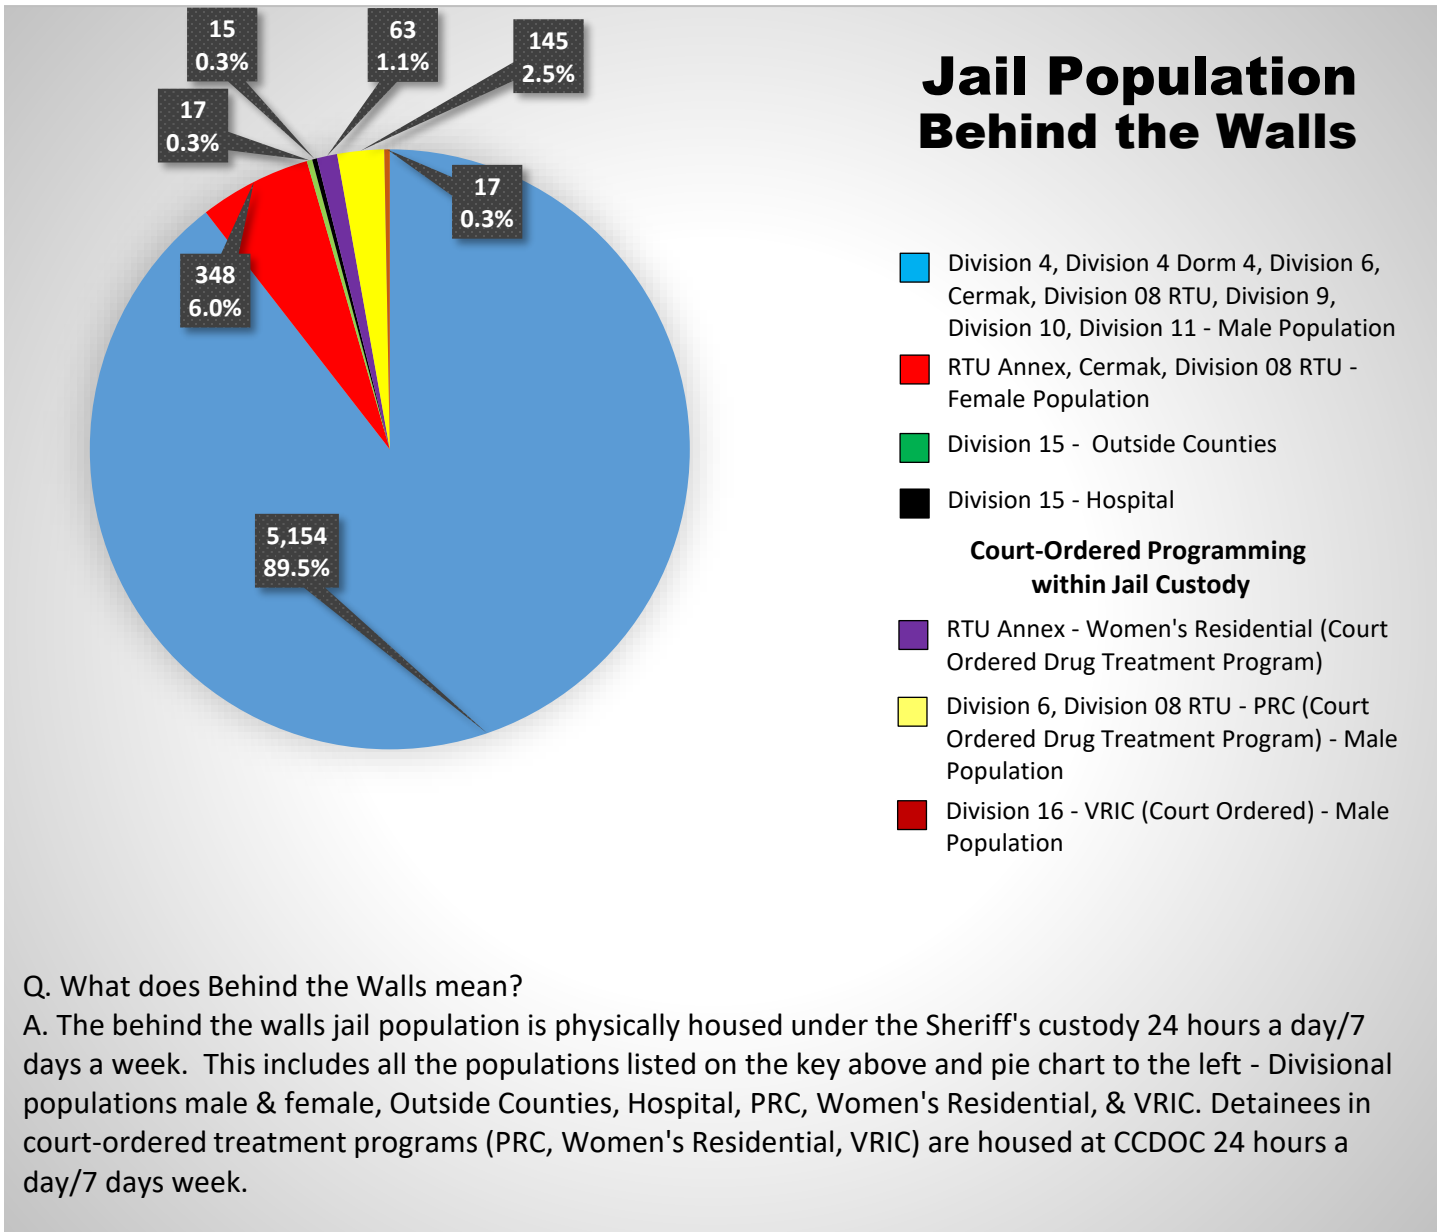

## Sheriff's Daily Report 12/4/2019

Under the Custody of the Sheriff	
<b>TOTAL MALE AND FEMALE</b>	<b>8,042</b>
Jail Population	5,759
Community Corrections	2,283

Sheriff's Daily Report  
12/4/2019

CCSO Population Demographics