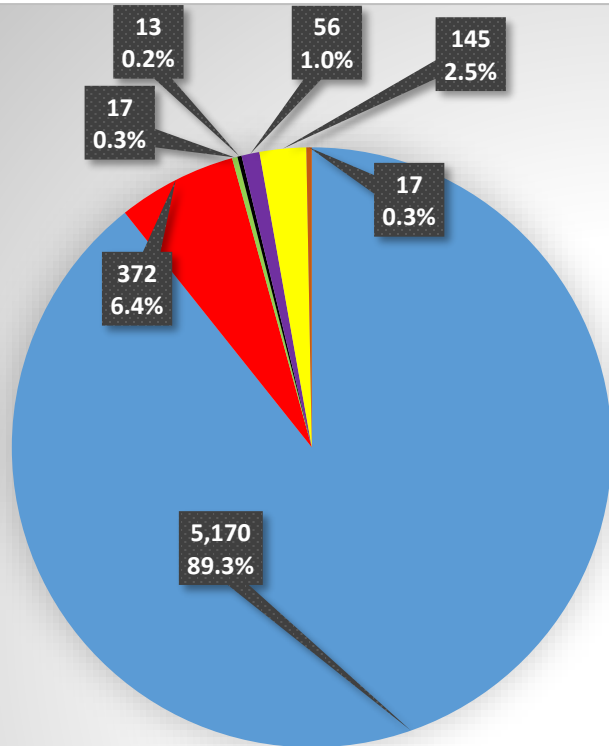

Sheriff's Daily Report
12/2/2019

Under the Custody of the Sheriff	
TOTAL MALE AND FEMALE	8,093
Jail Population	5,790
Community Corrections	2,303

Jail Population Behind the Walls

- Division 4, Division 4 Dorm 4, Division 6, Cermak, Division 08 RTU, Division 9, Division 10, Division 11 - Male Population
 - RTU Annex, Cermak, Division 08 RTU - Female Population
 - Division 15 - Outside Counties
 - Division 15 - Hospital
- Court-Ordered Programming within Jail Custody**
- RTU Annex - Women's Residential (Court Ordered Drug Treatment Program)
 - Division 6, Division 08 RTU - PRC (Court Ordered Drug Treatment Program) - Male Population
 - Division 16 - VRIC (Court Ordered) - Male Population

Q. What does Behind the Walls mean?

A. The behind the walls jail population is physically housed under the Sheriff's custody 24 hours a day/7 days a week. This includes all the populations listed on the key above and pie chart to the left - Divisional populations male & female, Outside Counties, Hospital, PRC, Women's Residential, & VRIC. Detainees in court-ordered treatment programs (PRC, Women's Residential, VRIC) are housed at CCDOC 24 hours a day/7 days week.