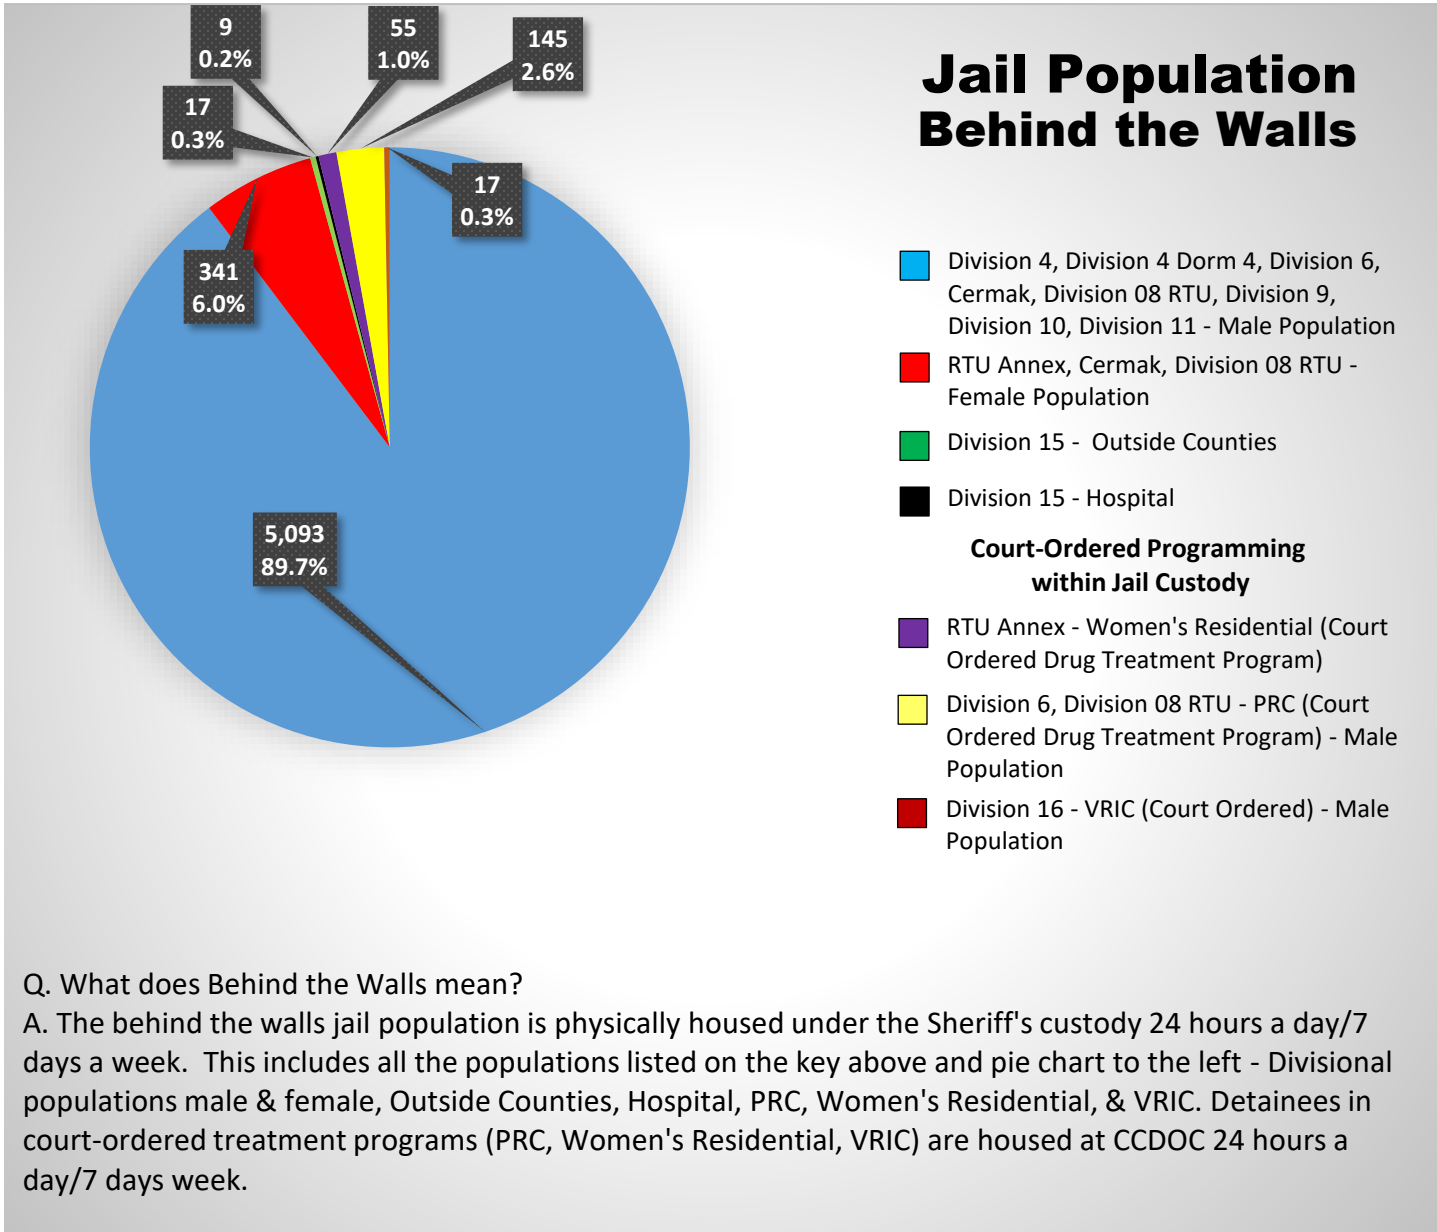

Sheriff's Daily Report 11/29/2019

Under the Custody of the Sheriff	
TOTAL MALE AND FEMALE	7,964
Jail Population	5,677
Community Corrections	2,287

Sheriff's Daily Report
11/29/2019

CCSO Population Demographics

In Confinement

Gender Distribution

Race Distribution

Age Distribution

Community Corrections

Gender Distribution

Race Distribution

Age Distribution