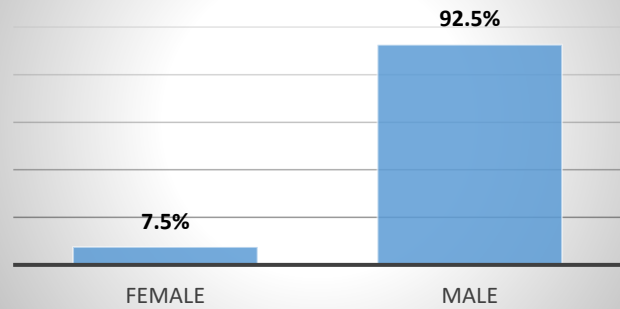

Sheriff's Daily Report 11/29/2019

Under the Custody of the Sheriff	
TOTAL MALE AND FEMALE	7,964
Jail Population	5,677
Community Corrections	2,287

Sheriff's Daily Report
11/29/2019

CCSO Population Demographics

In Confinement

Gender Distribution

Race Distribution

Age Distribution

Community Corrections

Gender Distribution

Race Distribution

Age Distribution