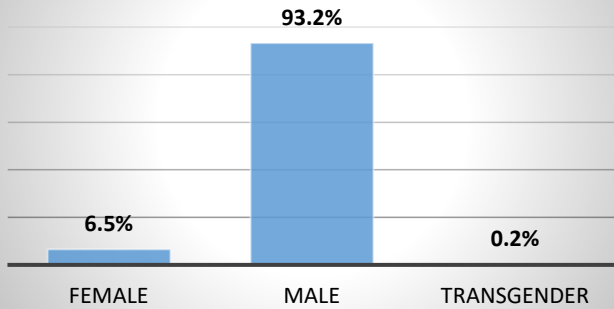

Sheriff's Daily Report 11/29/2019

Under the Custody of the Sheriff	
TOTAL MALE AND FEMALE	7,964
Jail Population	5,677
Community Corrections	2,287

Sheriff's Daily Report
11/29/2019

CCSO Population Demographics

In Confinement

Gender Distribution

Race Distribution

Age Distribution

Community Corrections

Gender Distribution

Race Distribution

Age Distribution