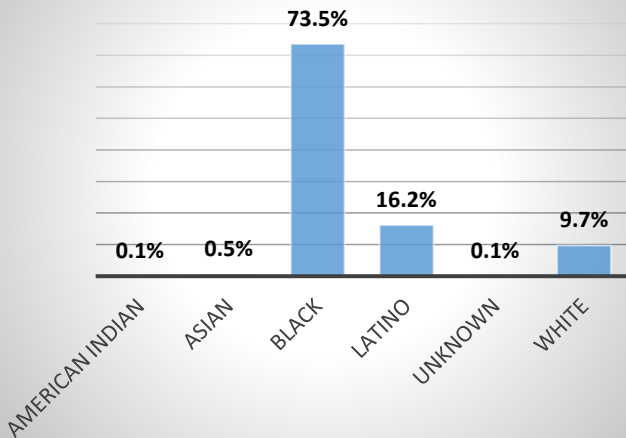

Sheriff's Daily Report 11/29/2019

Under the Custody of the Sheriff	
TOTAL MALE AND FEMALE	7,964
Jail Population	5,677
Community Corrections	2,287

Sheriff's Daily Report
11/29/2019

CCSO Population Demographics

In Confinement

Gender Distribution

Race Distribution

Age Distribution

Community Corrections

Gender Distribution

Race Distribution

Age Distribution