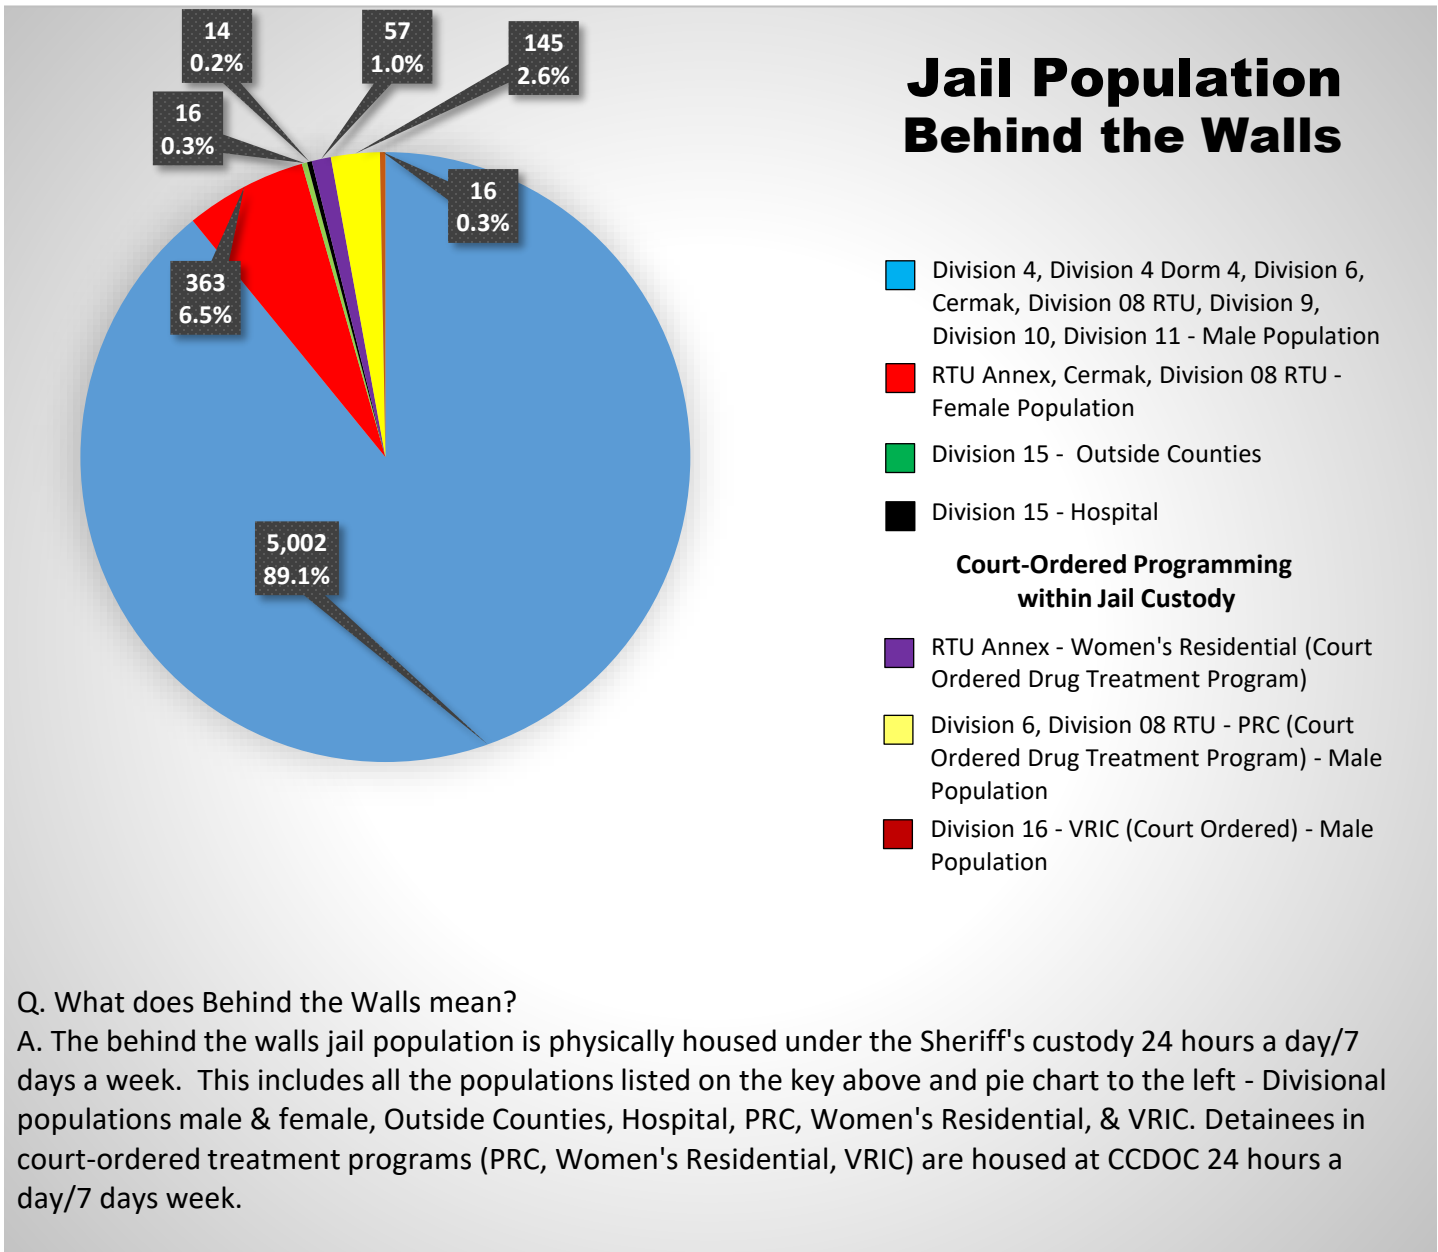

Sheriff's Daily Report 11/21/2019

Under the Custody of the Sheriff	
TOTAL MALE AND FEMALE	7,884
Jail Population	5,613
Community Corrections	2,271

Sheriff's Daily Report
11/21/2019

CCSO Population Demographics