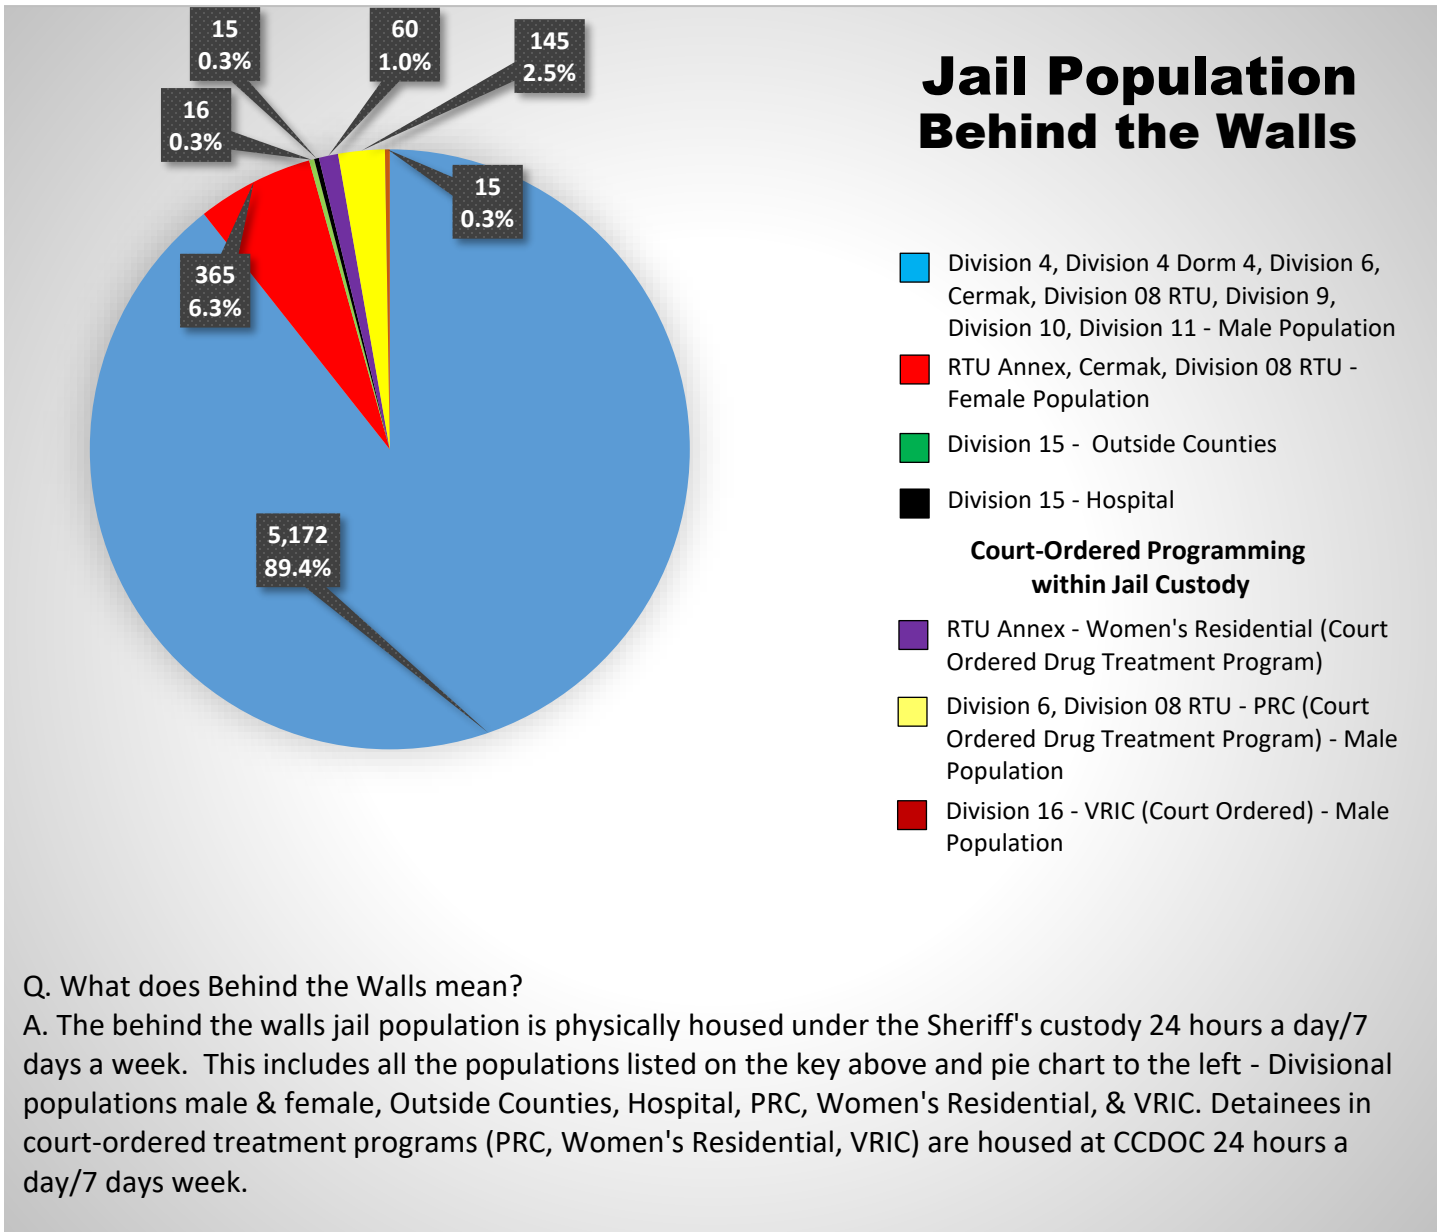

Sheriff's Daily Report 11/20/2019

Under the Custody of the Sheriff	
TOTAL MALE AND FEMALE	8,061
Jail Population	5,788
Community Corrections	2,273

Sheriff's Daily Report
11/20/2019

CCSO Population Demographics

In Confinement

Gender Distribution

Race Distribution

Age Distribution

Community Corrections

Gender Distribution

Race Distribution

Age Distribution