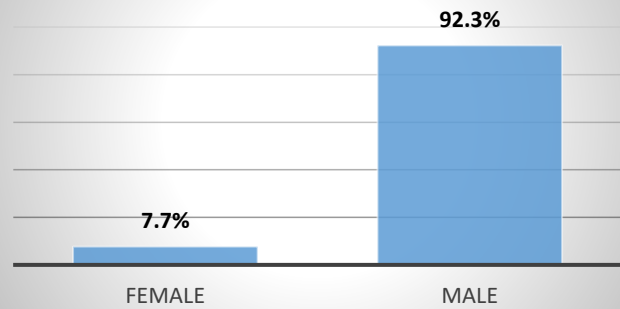

Sheriff's Daily Report 11/20/2019

Under the Custody of the Sheriff	
TOTAL MALE AND FEMALE	8,061
Jail Population	5,788
Community Corrections	2,273

Sheriff's Daily Report
11/20/2019

CCSO Population Demographics

In Confinement

Gender Distribution

Race Distribution

Age Distribution

Community Corrections

Gender Distribution

Race Distribution

Age Distribution