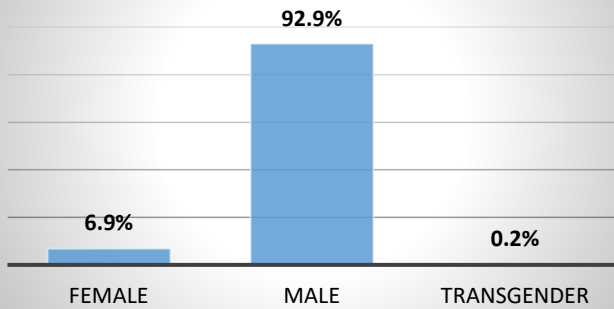

Sheriff's Daily Report 11/20/2019

Under the Custody of the Sheriff	
TOTAL MALE AND FEMALE	8,061
Jail Population	5,788
Community Corrections	2,273

Sheriff's Daily Report
11/20/2019

CCSO Population Demographics

In Confinement

Gender Distribution

Race Distribution

Age Distribution

Community Corrections

Gender Distribution

Race Distribution

Age Distribution