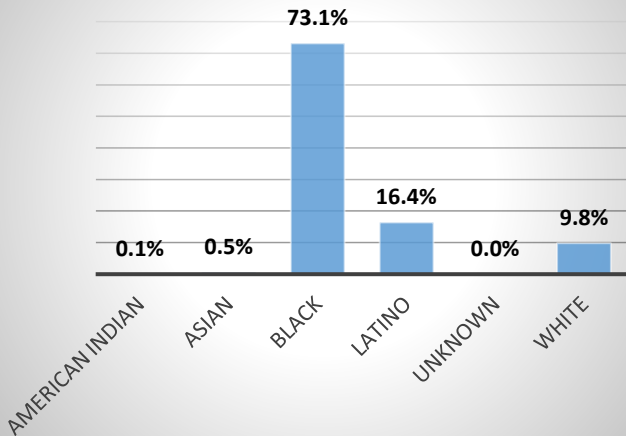

Sheriff's Daily Report 11/20/2019

Under the Custody of the Sheriff	
TOTAL MALE AND FEMALE	8,061
Jail Population	5,788
Community Corrections	2,273

Sheriff's Daily Report
11/20/2019

CCSO Population Demographics

In Confinement

Gender Distribution

Race Distribution

Age Distribution

Community Corrections

Gender Distribution

Race Distribution

Age Distribution