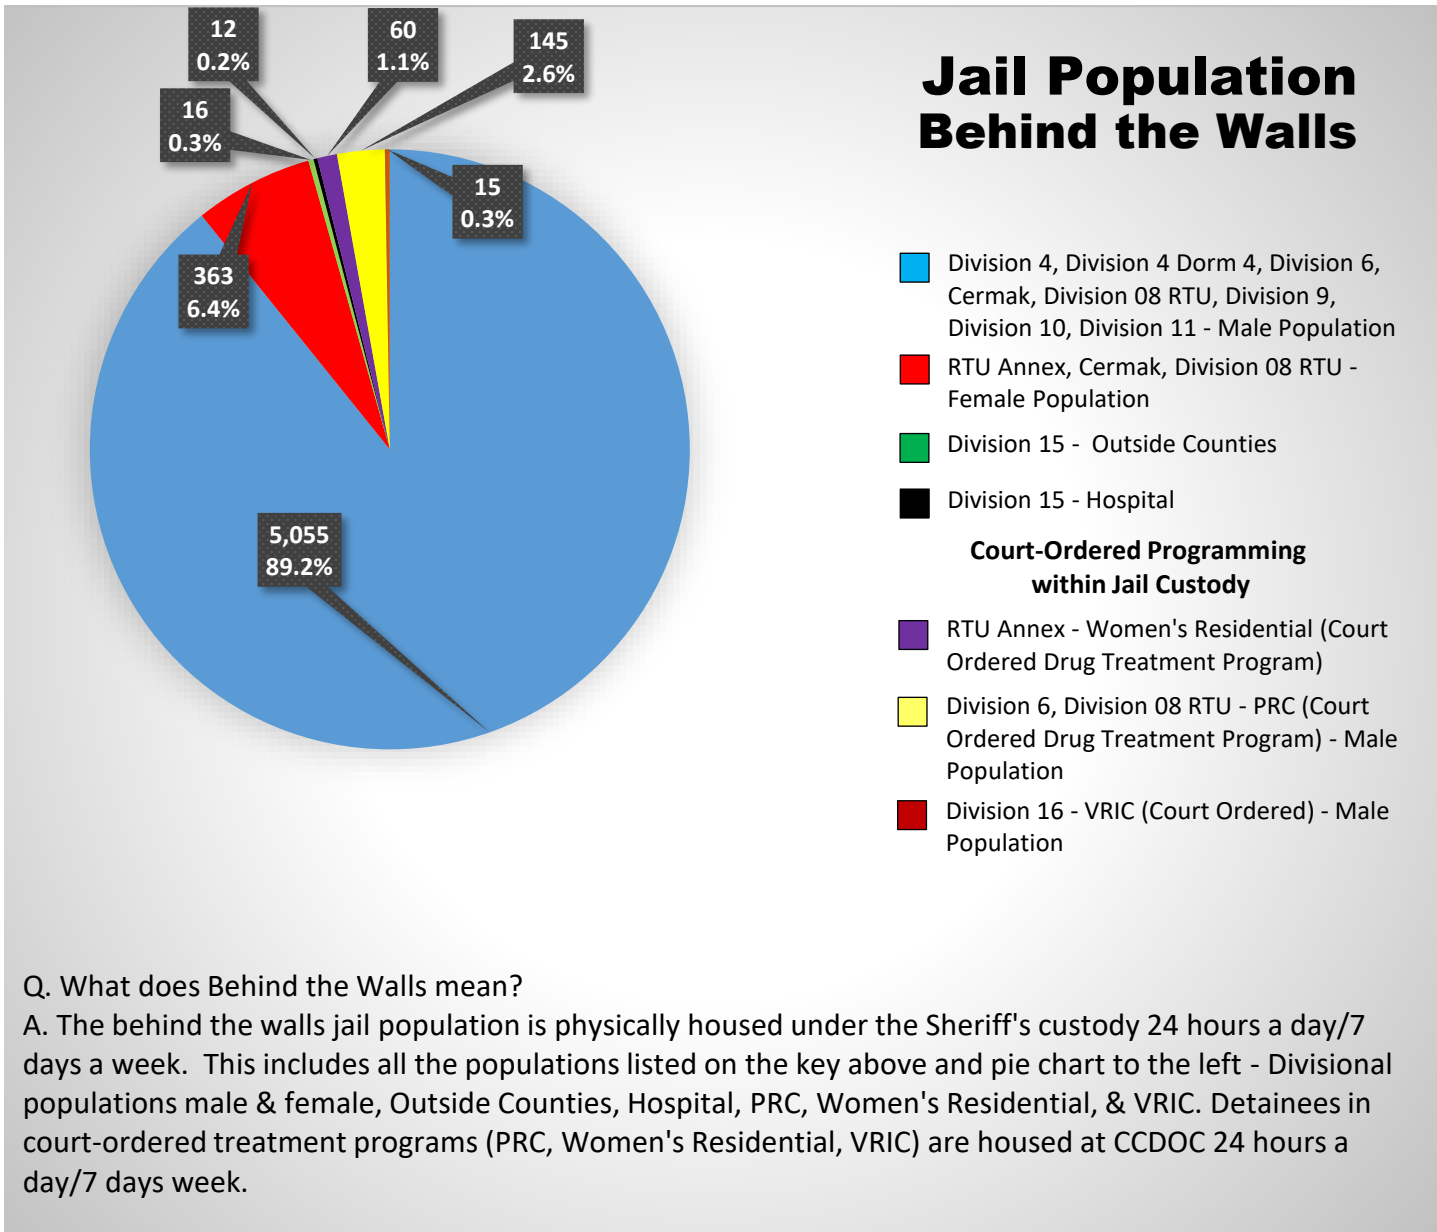

Sheriff's Daily Report 11/14/2019

Under the Custody of the Sheriff	
TOTAL MALE AND FEMALE	7,962
Jail Population	5,666
Community Corrections	2,296

Sheriff's Daily Report
11/14/2019

CCSO Population Demographics