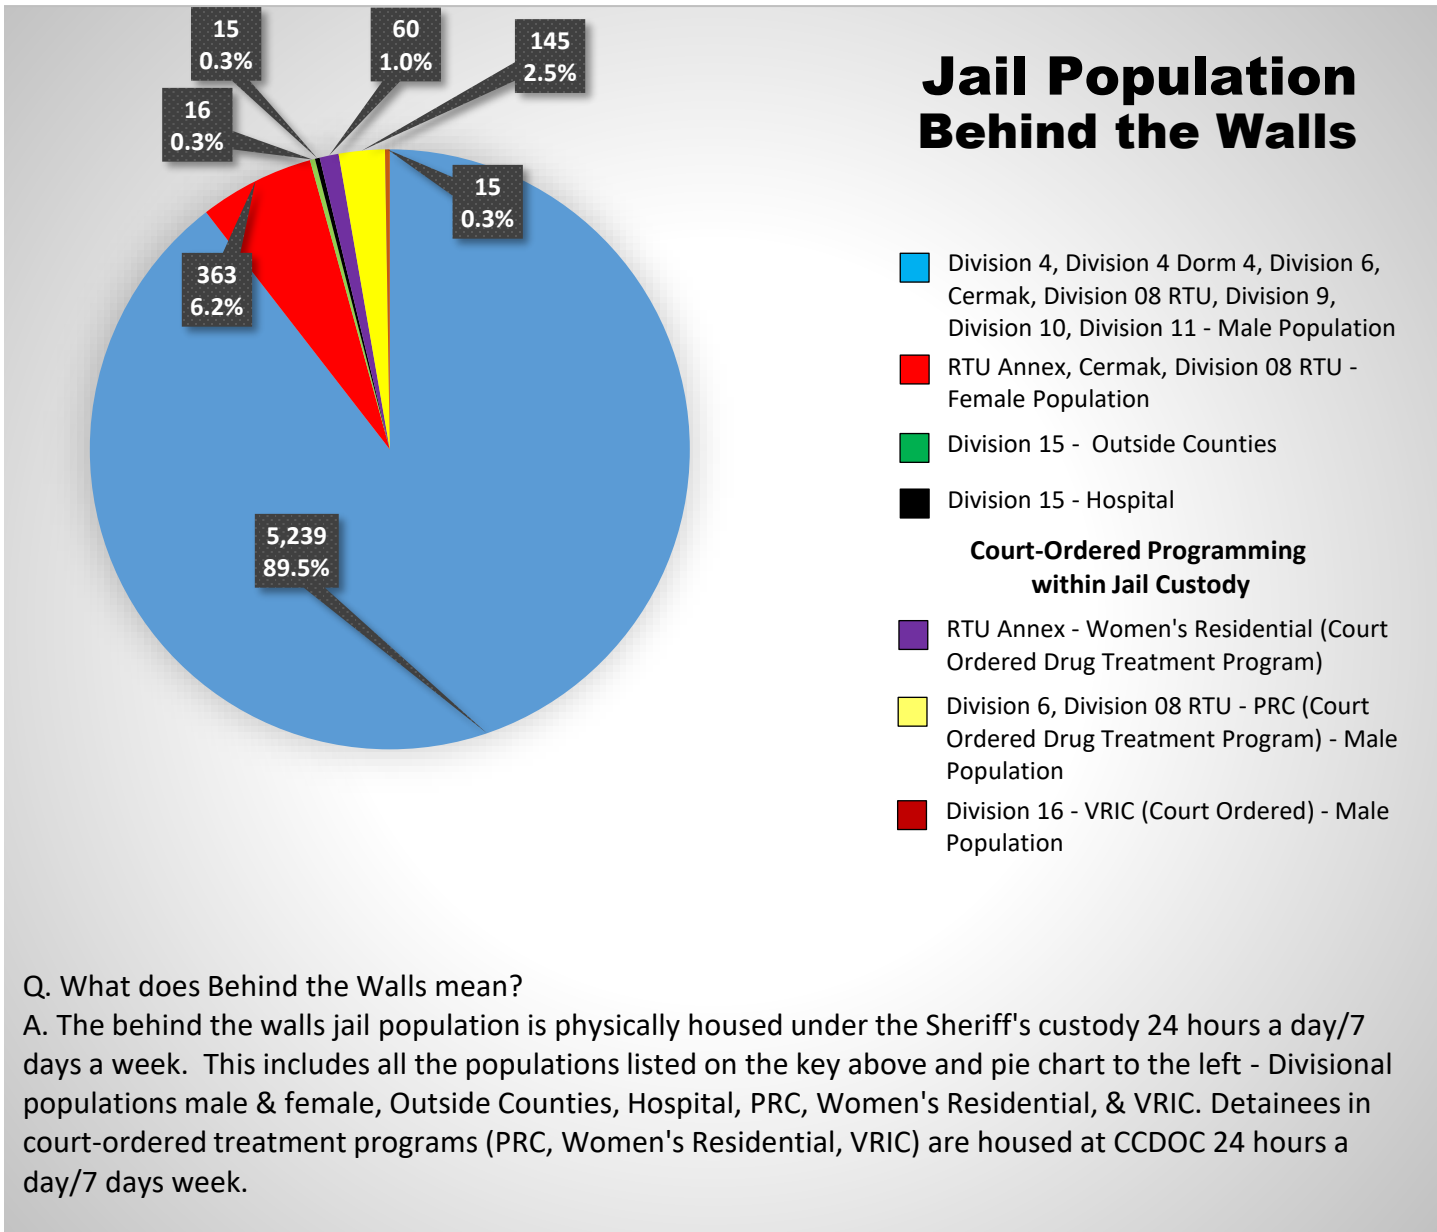

## Sheriff's Daily Report 11/12/2019

Under the Custody of the Sheriff	
<b>TOTAL MALE AND FEMALE</b>	<b>8,162</b>
Jail Population	5,853
Community Corrections	2,309

Sheriff's Daily Report  
11/12/2019

CCSO Population Demographics