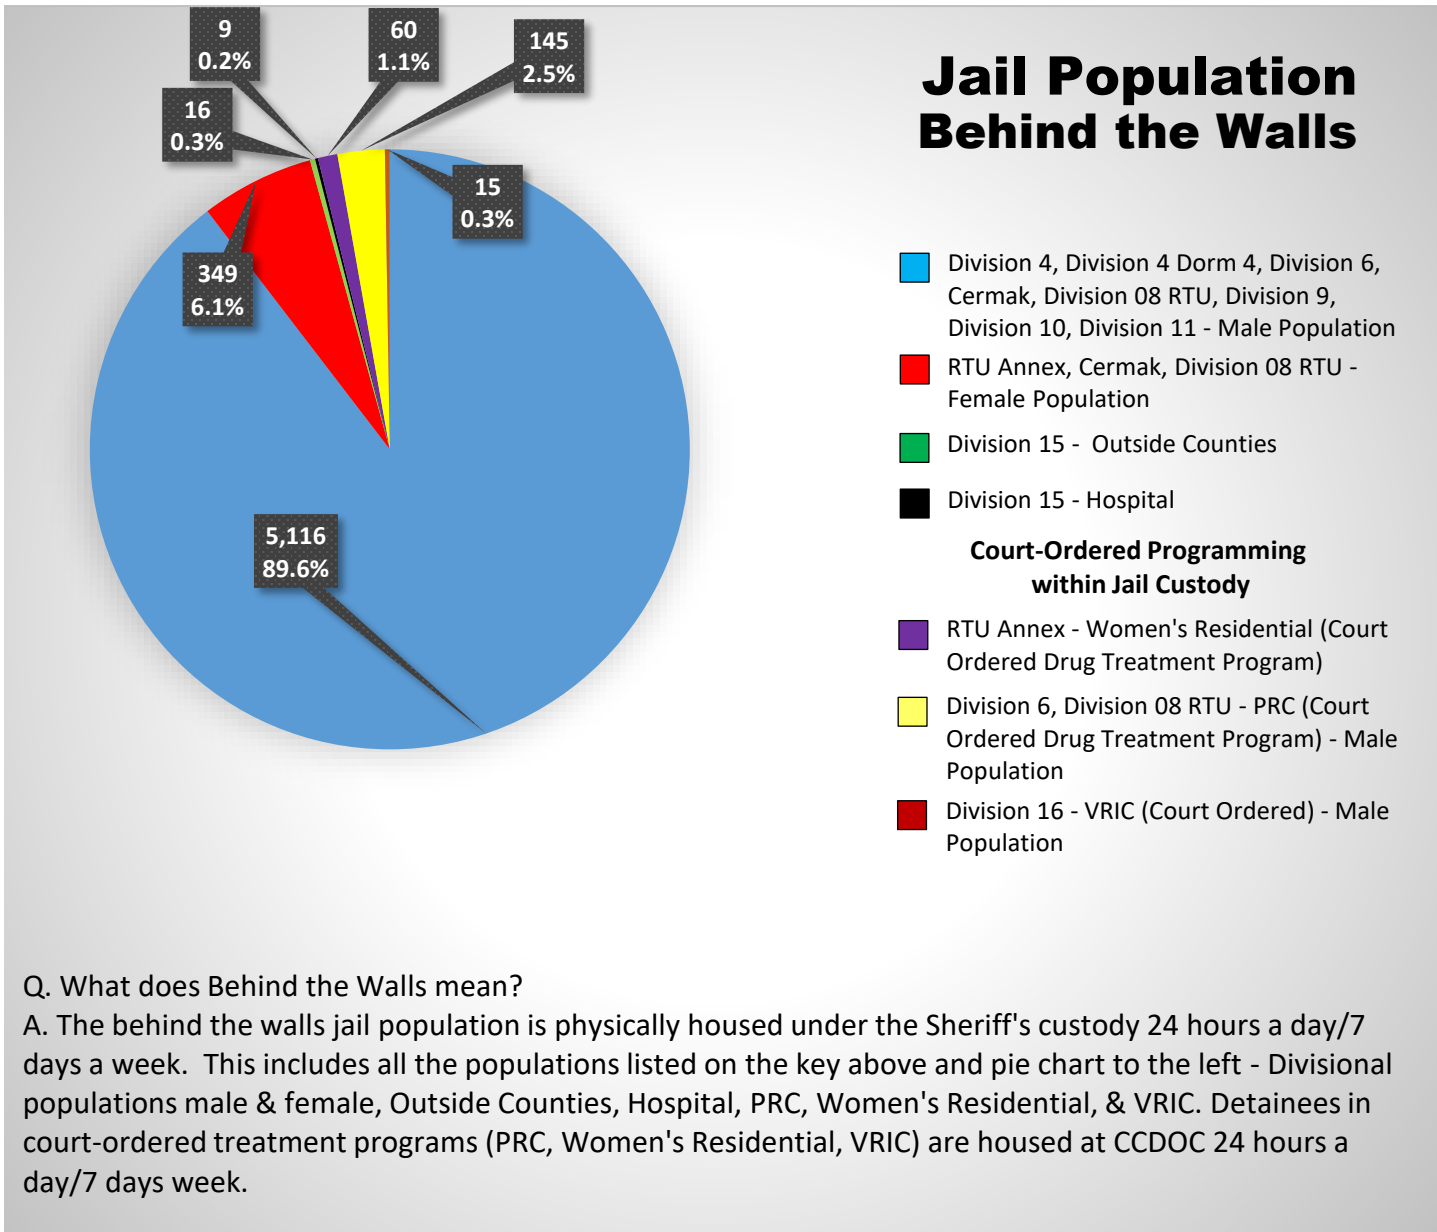

## Sheriff's Daily Report 11/9/2019

Under the Custody of the Sheriff	
<b>TOTAL MALE AND FEMALE</b>	<b>7,992</b>
Jail Population	5,710
Community Corrections	2,282

#### Age Distribution

#### Race Distribution