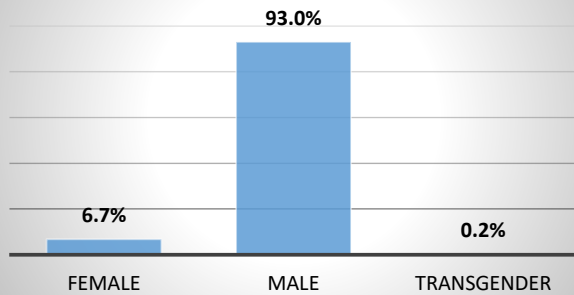

CCSO Population Demographics

In Confinement

Gender Distribution