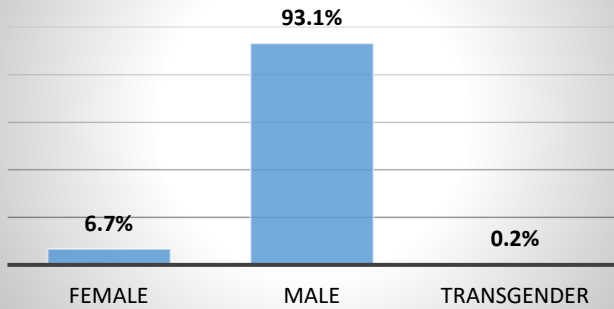

Sheriff's Daily Report 11/6/2019

Under the Custody of the Sheriff	
TOTAL MALE AND FEMALE	8,042
Jail Population	5,772
Community Corrections	2,270

Sheriff's Daily Report
11/6/2019

CCSO Population Demographics

In Confinement

Gender Distribution

Race Distribution

Age Distribution

Community Corrections

Gender Distribution

Race Distribution

Age Distribution