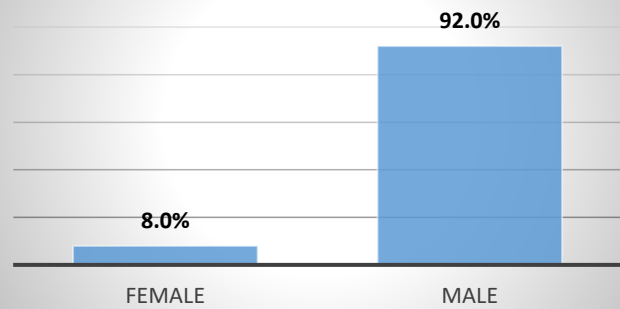

Sheriff's Daily Report 11/6/2019

Under the Custody of the Sheriff	
TOTAL MALE AND FEMALE	8,042
Jail Population	5,772
Community Corrections	2,270

Sheriff's Daily Report
11/6/2019

CCSO Population Demographics

In Confinement

Gender Distribution

Race Distribution

Age Distribution

Community Corrections

Gender Distribution

Race Distribution

Age Distribution