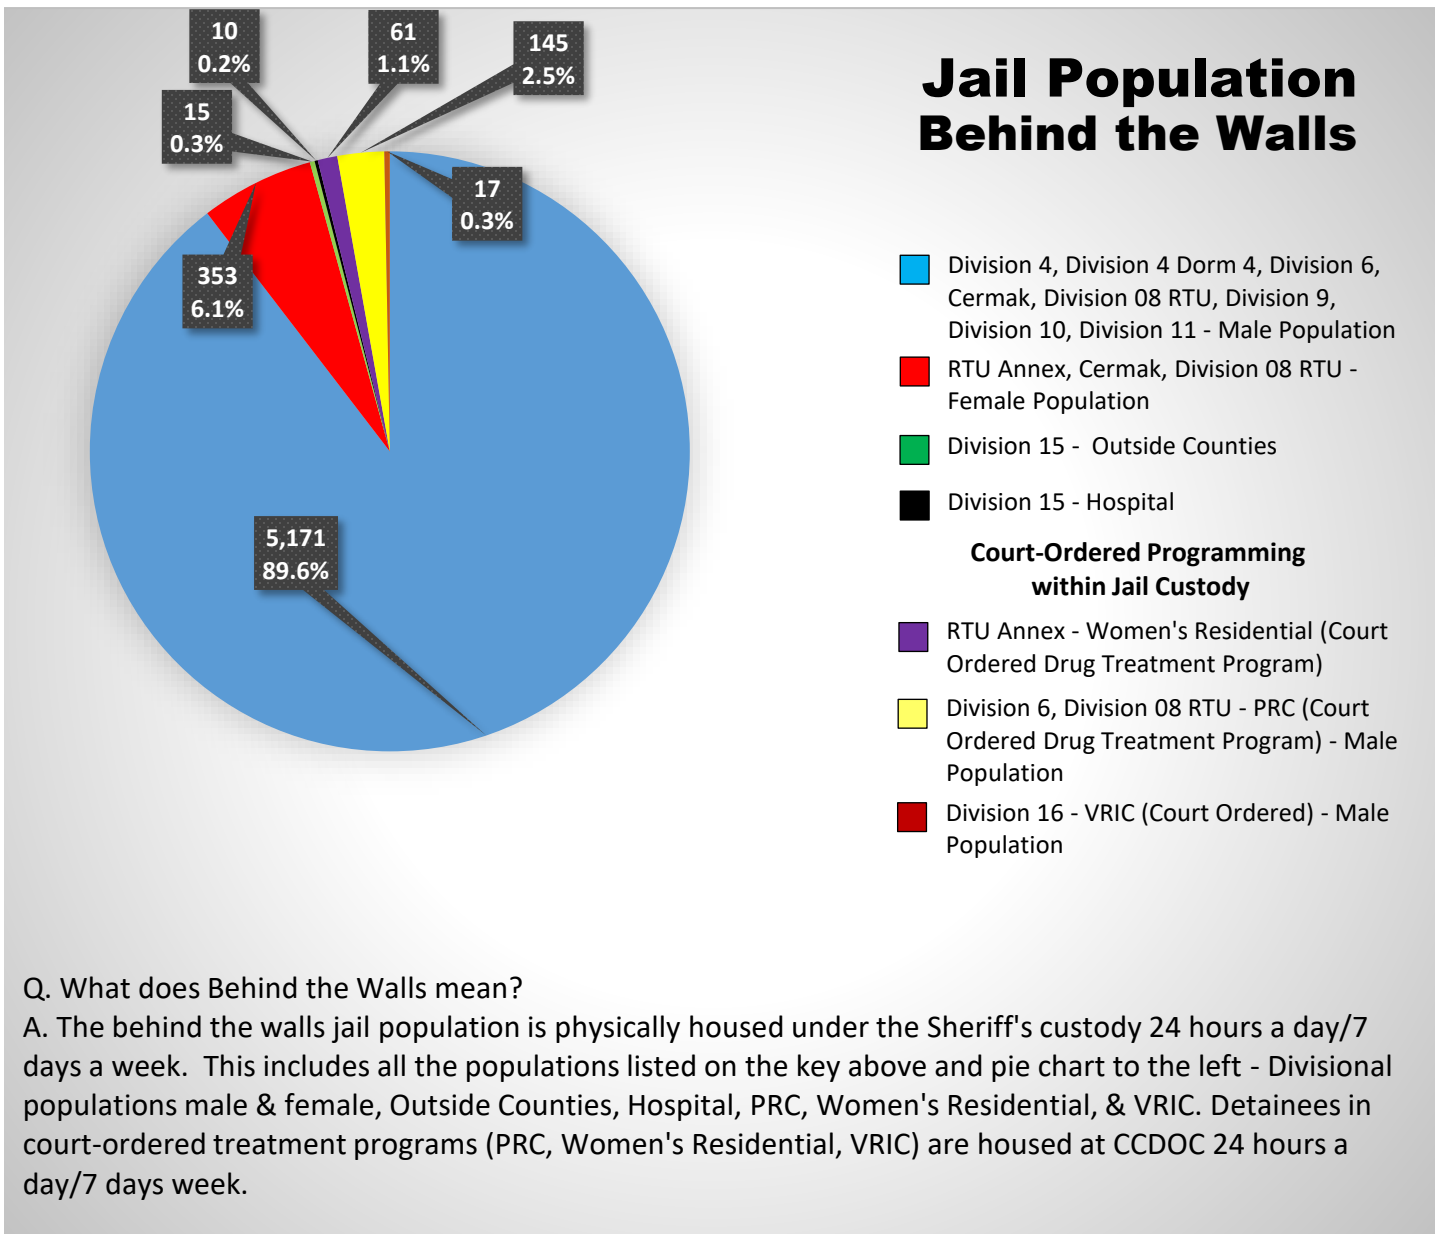

Sheriff's Daily Report 11/6/2019

Under the Custody of the Sheriff	
TOTAL MALE AND FEMALE	8,042
Jail Population	5,772
Community Corrections	2,270

Sheriff's Daily Report
11/6/2019

CCSO Population Demographics

In Confinement

Gender Distribution

Race Distribution

Age Distribution

Community Corrections

Gender Distribution

Race Distribution

Age Distribution