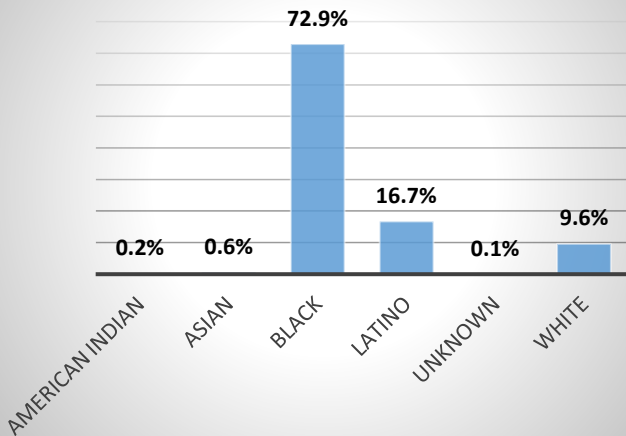

Sheriff's Daily Report 11/6/2019

Under the Custody of the Sheriff	
TOTAL MALE AND FEMALE	8,042
Jail Population	5,772
Community Corrections	2,270

Sheriff's Daily Report
11/6/2019

CCSO Population Demographics

In Confinement

Gender Distribution

Race Distribution

Age Distribution

Community Corrections

Gender Distribution

Race Distribution

Age Distribution