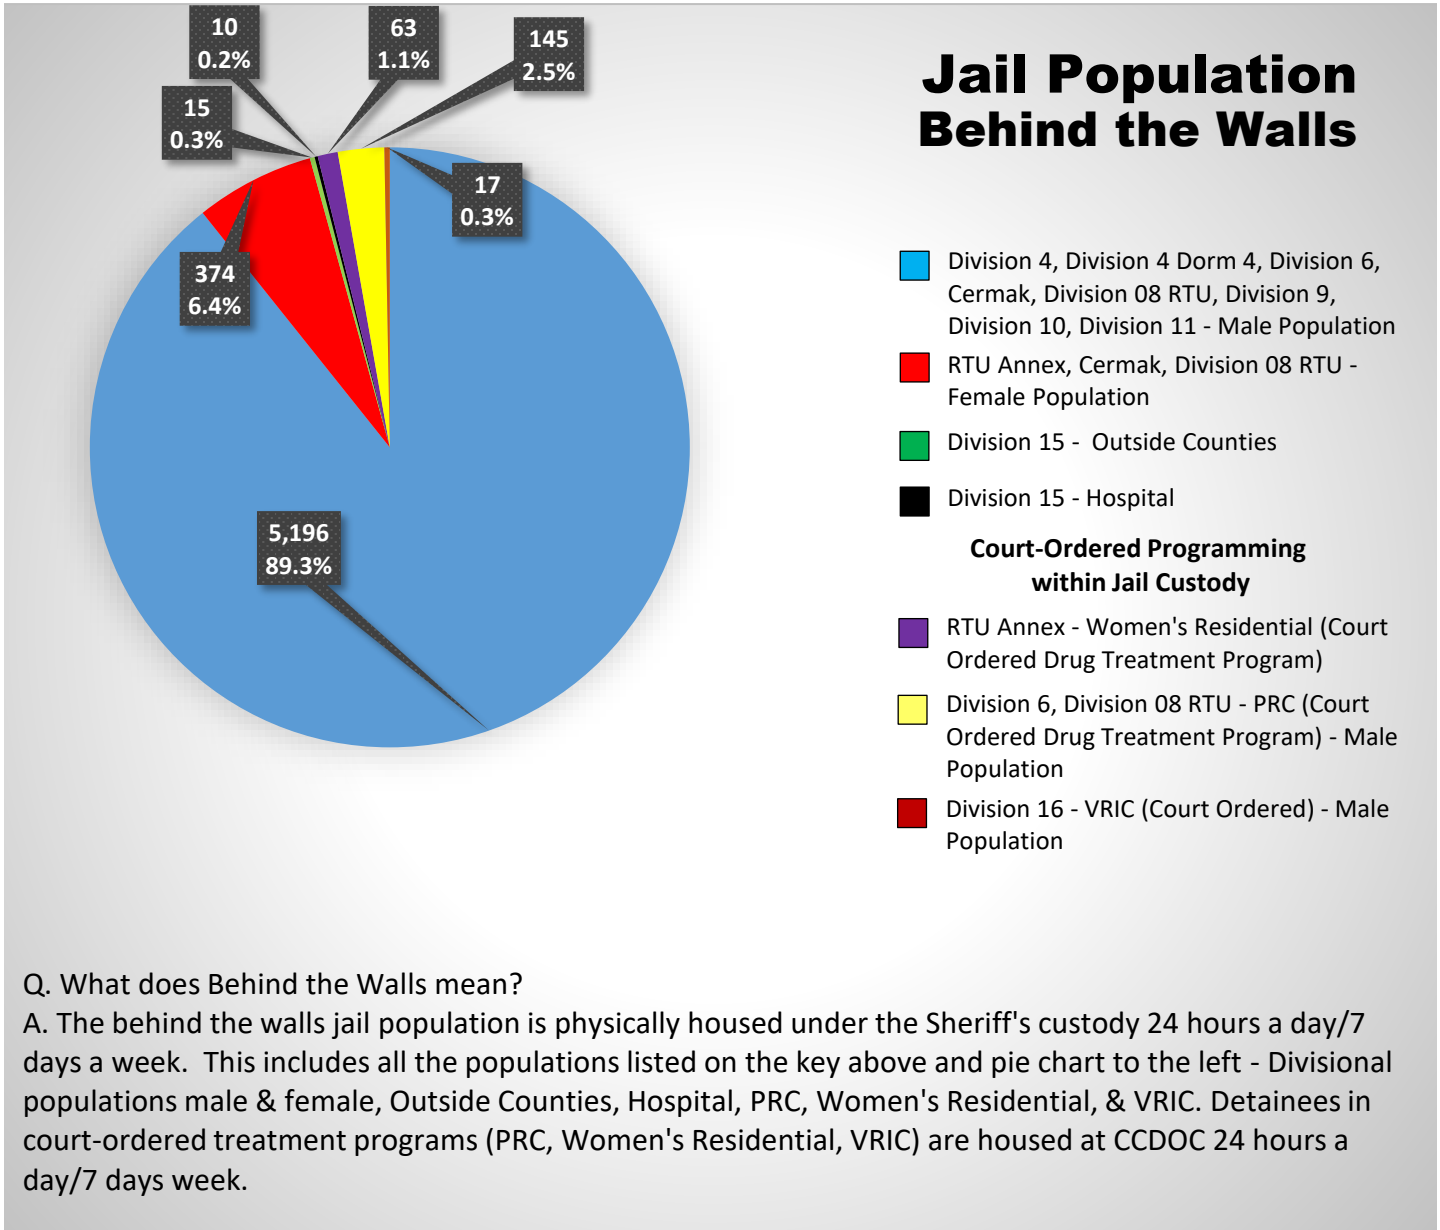

## Sheriff's Daily Report 11/4/2019

Under the Custody of the Sheriff	
<b>TOTAL MALE AND FEMALE</b>	<b>8,113</b>
Jail Population	5,820
Community Corrections	2,293

#### Age Distribution

#### Race Distribution