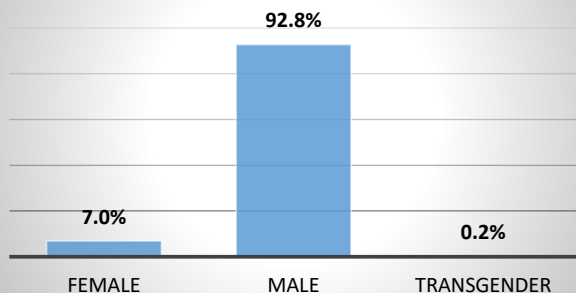

CCSO Population Demographics

In Confinement

Gender Distribution