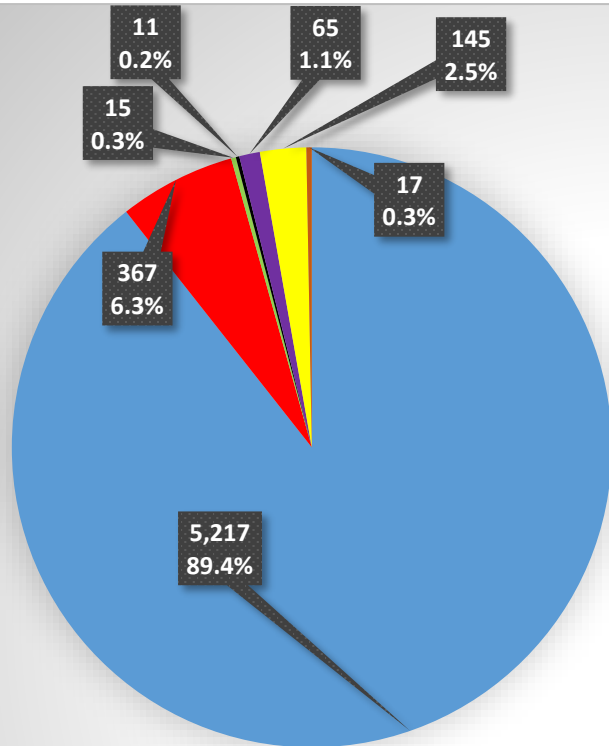

## Sheriff's Daily Report 10/30/2019

Under the Custody of the Sheriff	
<b>TOTAL MALE AND FEMALE</b>	<b>8,116</b>
Jail Population	5,837
Community Corrections	2,279

### Jail Population Behind the Walls

- Division 4, Division 4 Dorm 4, Division 6, Cermak, Division 08 RTU, Division 9, Division 10, Division 11 - Male Population
  - RTU Annex, Cermak, Division 08 RTU - Female Population
  - Division 15 - Outside Counties
  - Division 15 - Hospital
- Court-Ordered Programming within Jail Custody**
- RTU Annex - Women's Residential (Court Ordered Drug Treatment Program)
  - Division 6, Division 08 RTU - PRC (Court Ordered Drug Treatment Program) - Male Population
  - Division 16 - VRIC (Court Ordered) - Male Population

Q. What does Behind the Walls mean?

A. The behind the walls jail population is physically housed under the Sheriff's custody 24 hours a day/7 days a week. This includes all the populations listed on the key above and pie chart to the left - Divisional populations male & female, Outside Counties, Hospital, PRC, Women's Residential, & VRIC. Detainees in court-ordered treatment programs (PRC, Women's Residential, VRIC) are housed at CCDOC 24 hours a day/7 days week.