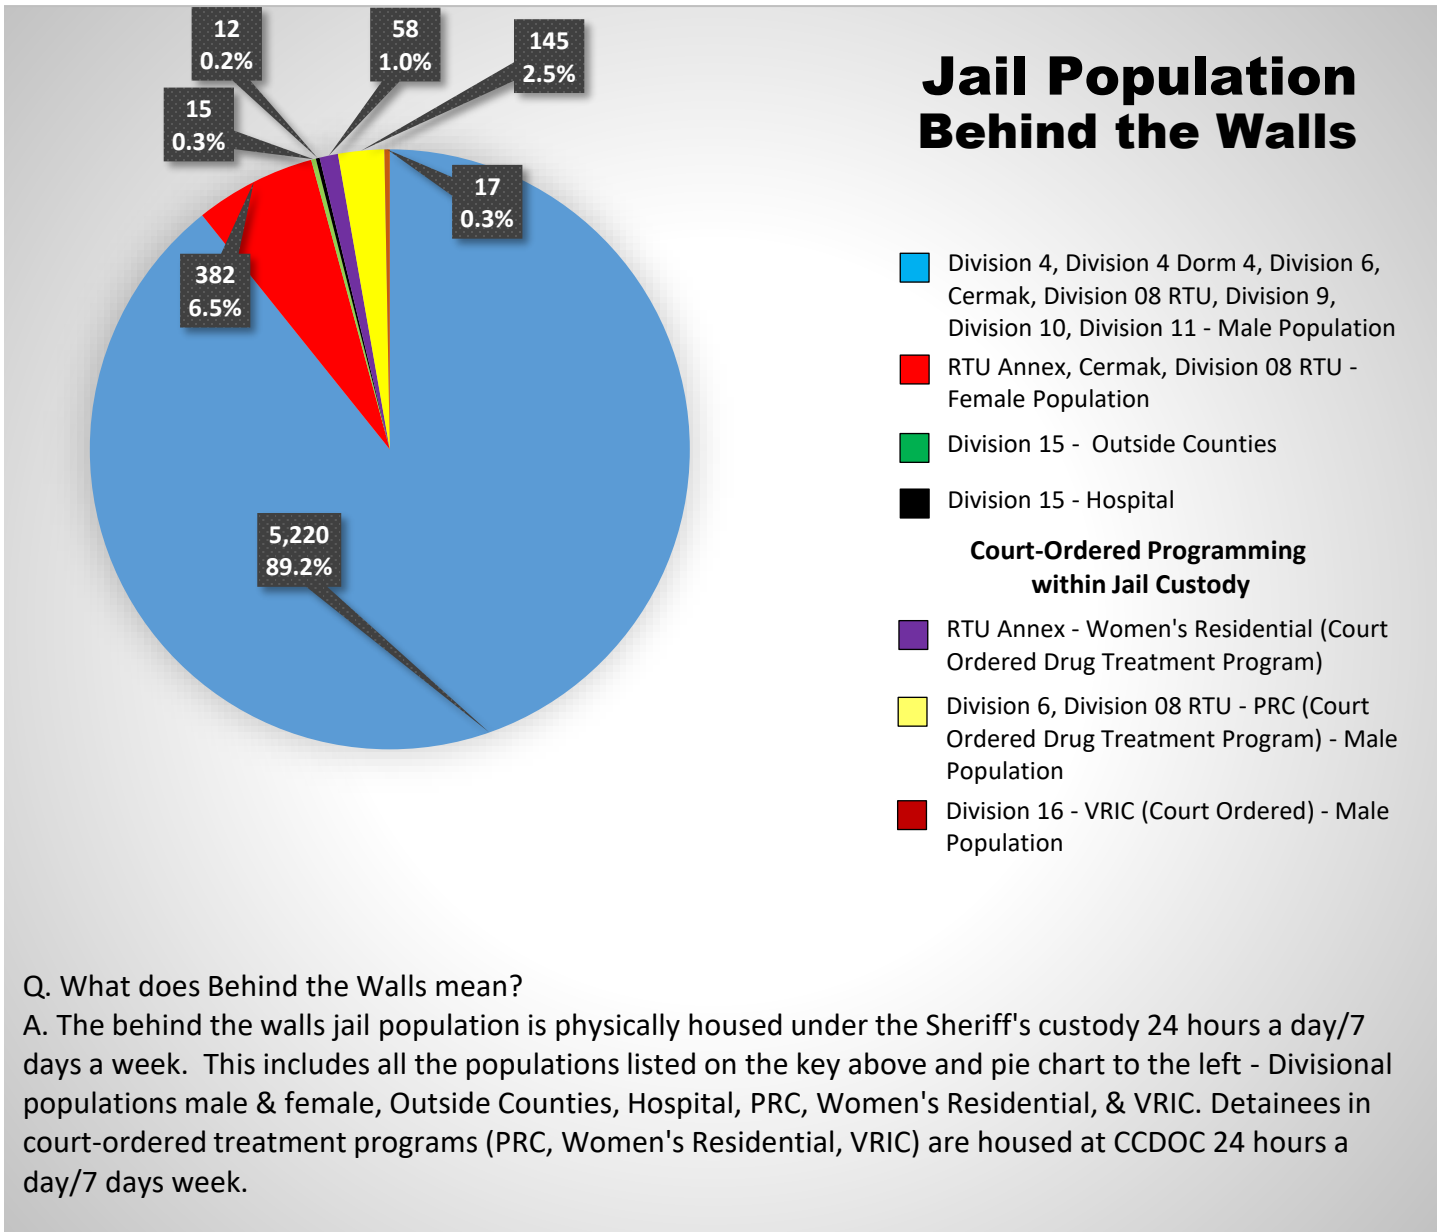

Sheriff's Daily Report 10/26/2019

Under the Custody of the Sheriff	
TOTAL MALE AND FEMALE	8,134
Jail Population	5,849
Community Corrections	2,285

Sheriff's Daily Report
10/26/2019

CCSO Population Demographics