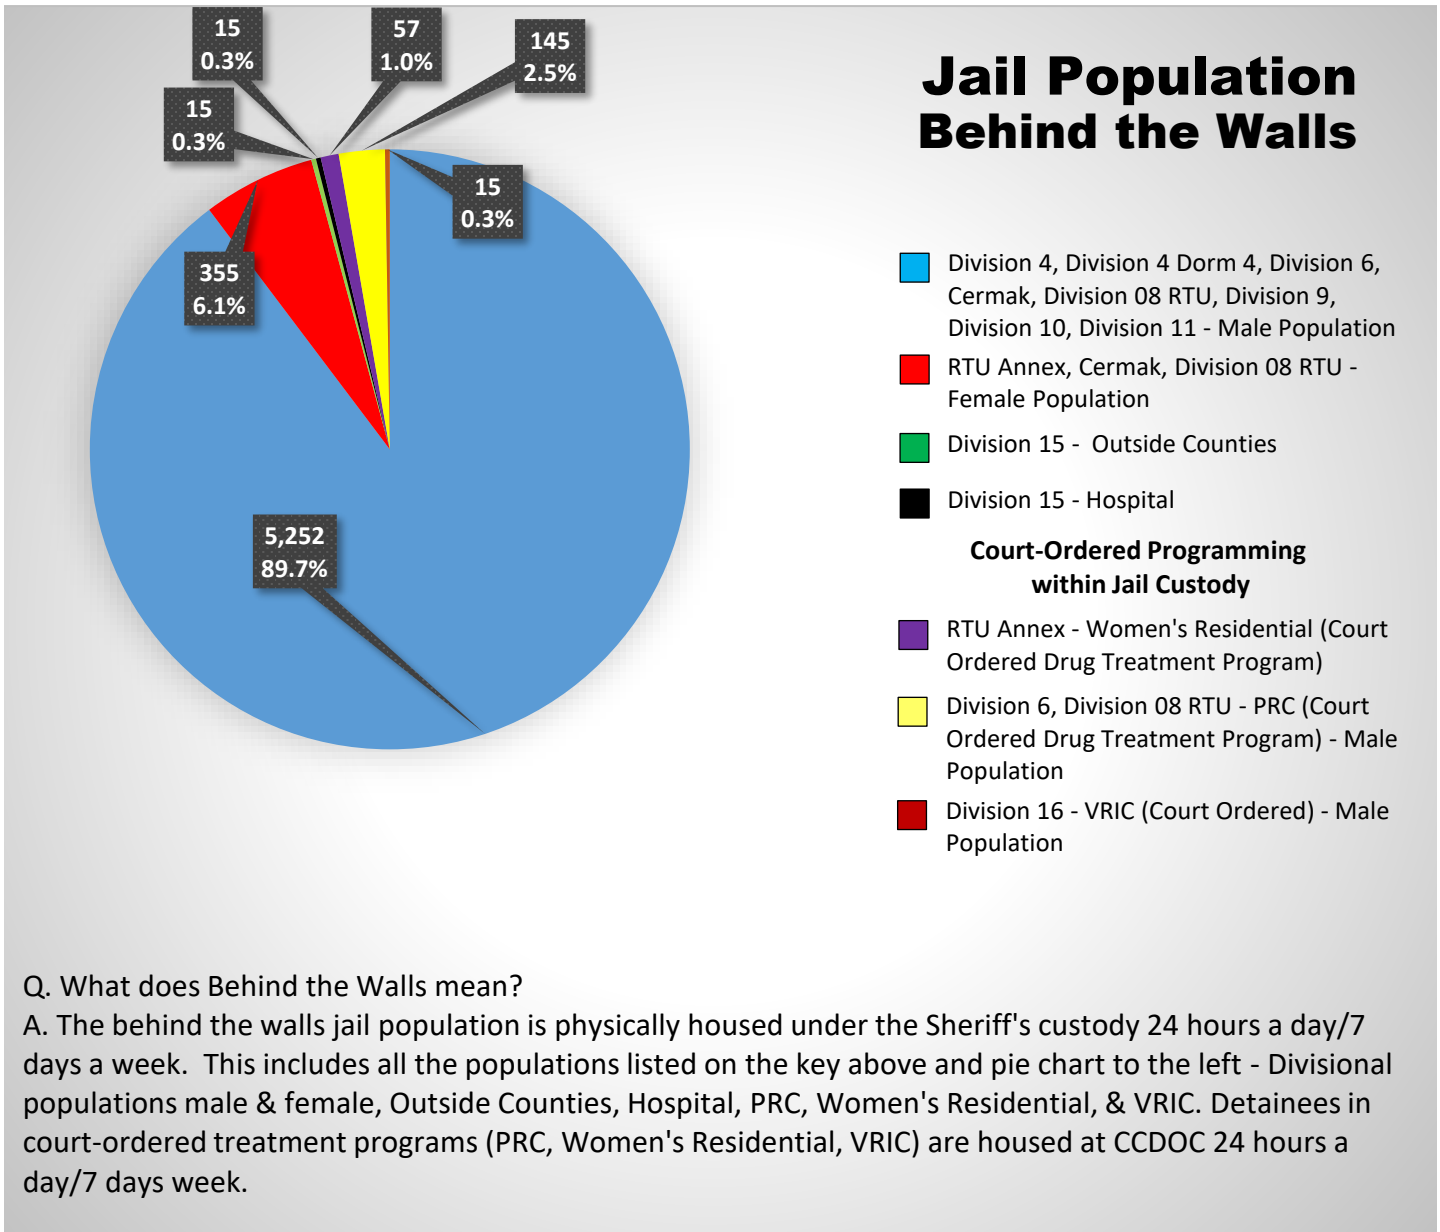

Sheriff's Daily Report 10/23/2019

Under the Custody of the Sheriff	
TOTAL MALE AND FEMALE	8,153
Jail Population	5,854
Community Corrections	2,299

Sheriff's Daily Report
10/23/2019

CCSO Population Demographics