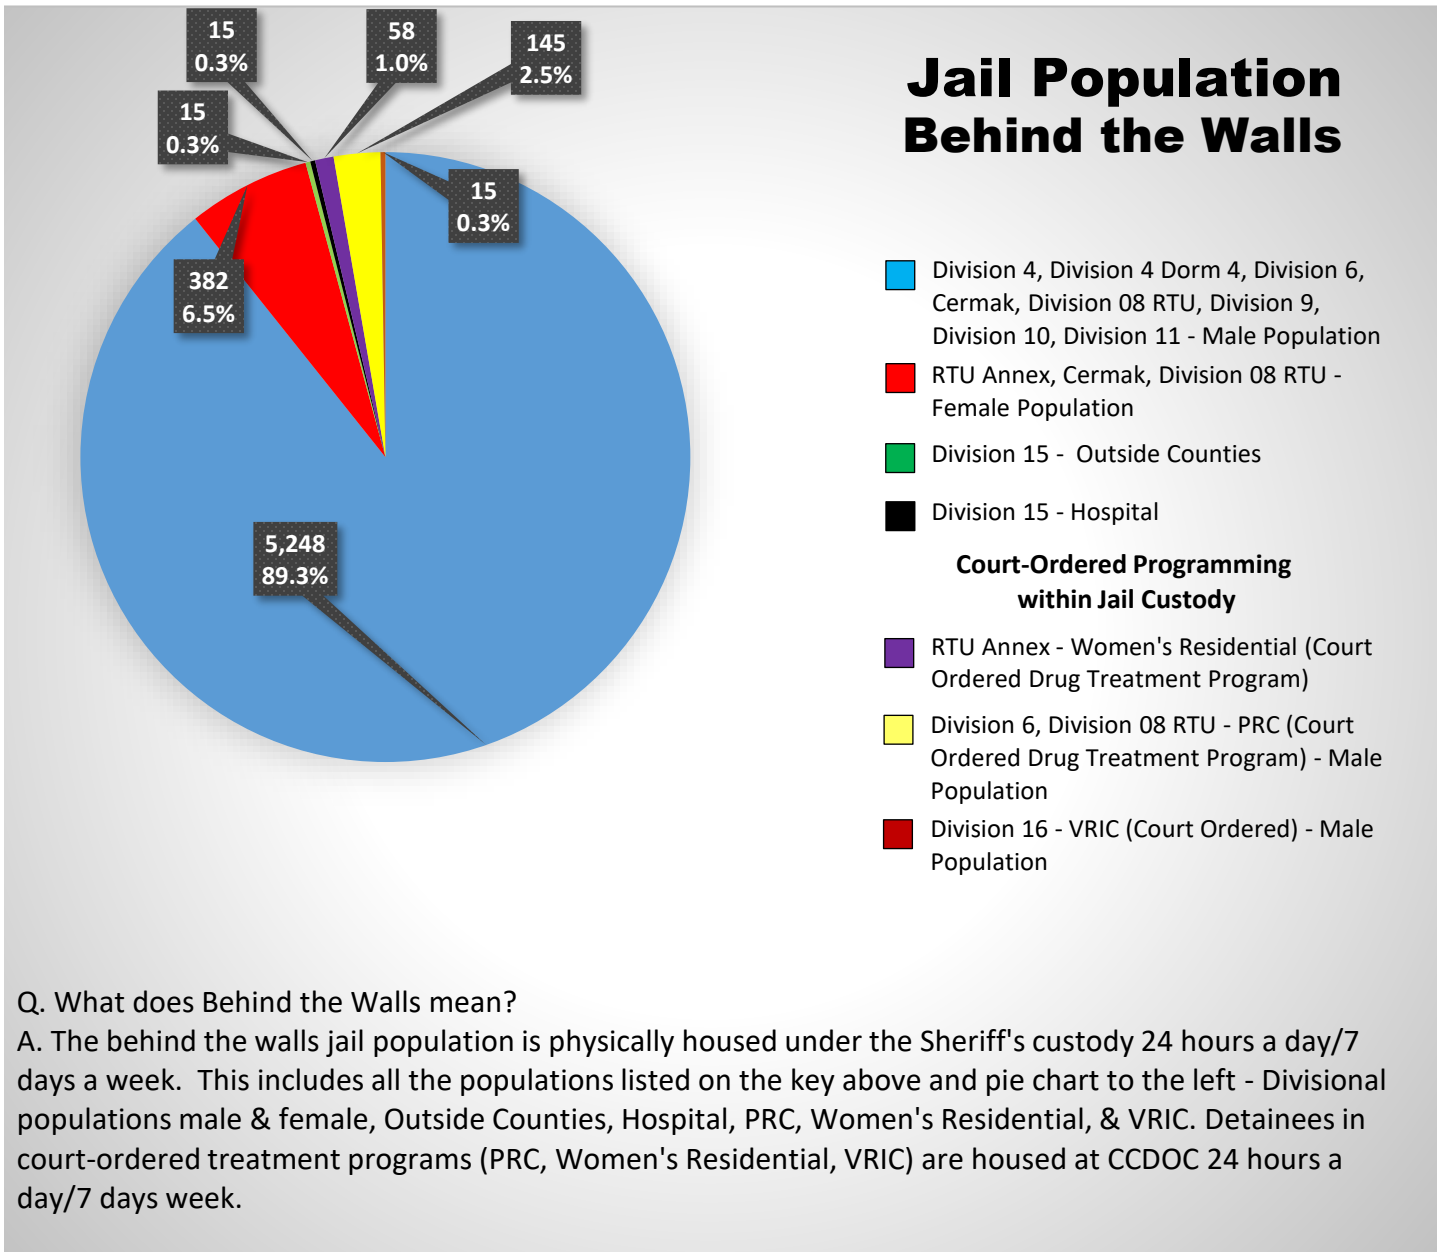

Sheriff's Daily Report 10/22/2019

Under the Custody of the Sheriff	
TOTAL MALE AND FEMALE	8,189
Jail Population	5,878
Community Corrections	2,311

Sheriff's Daily Report
10/22/2019

CCSO Population Demographics