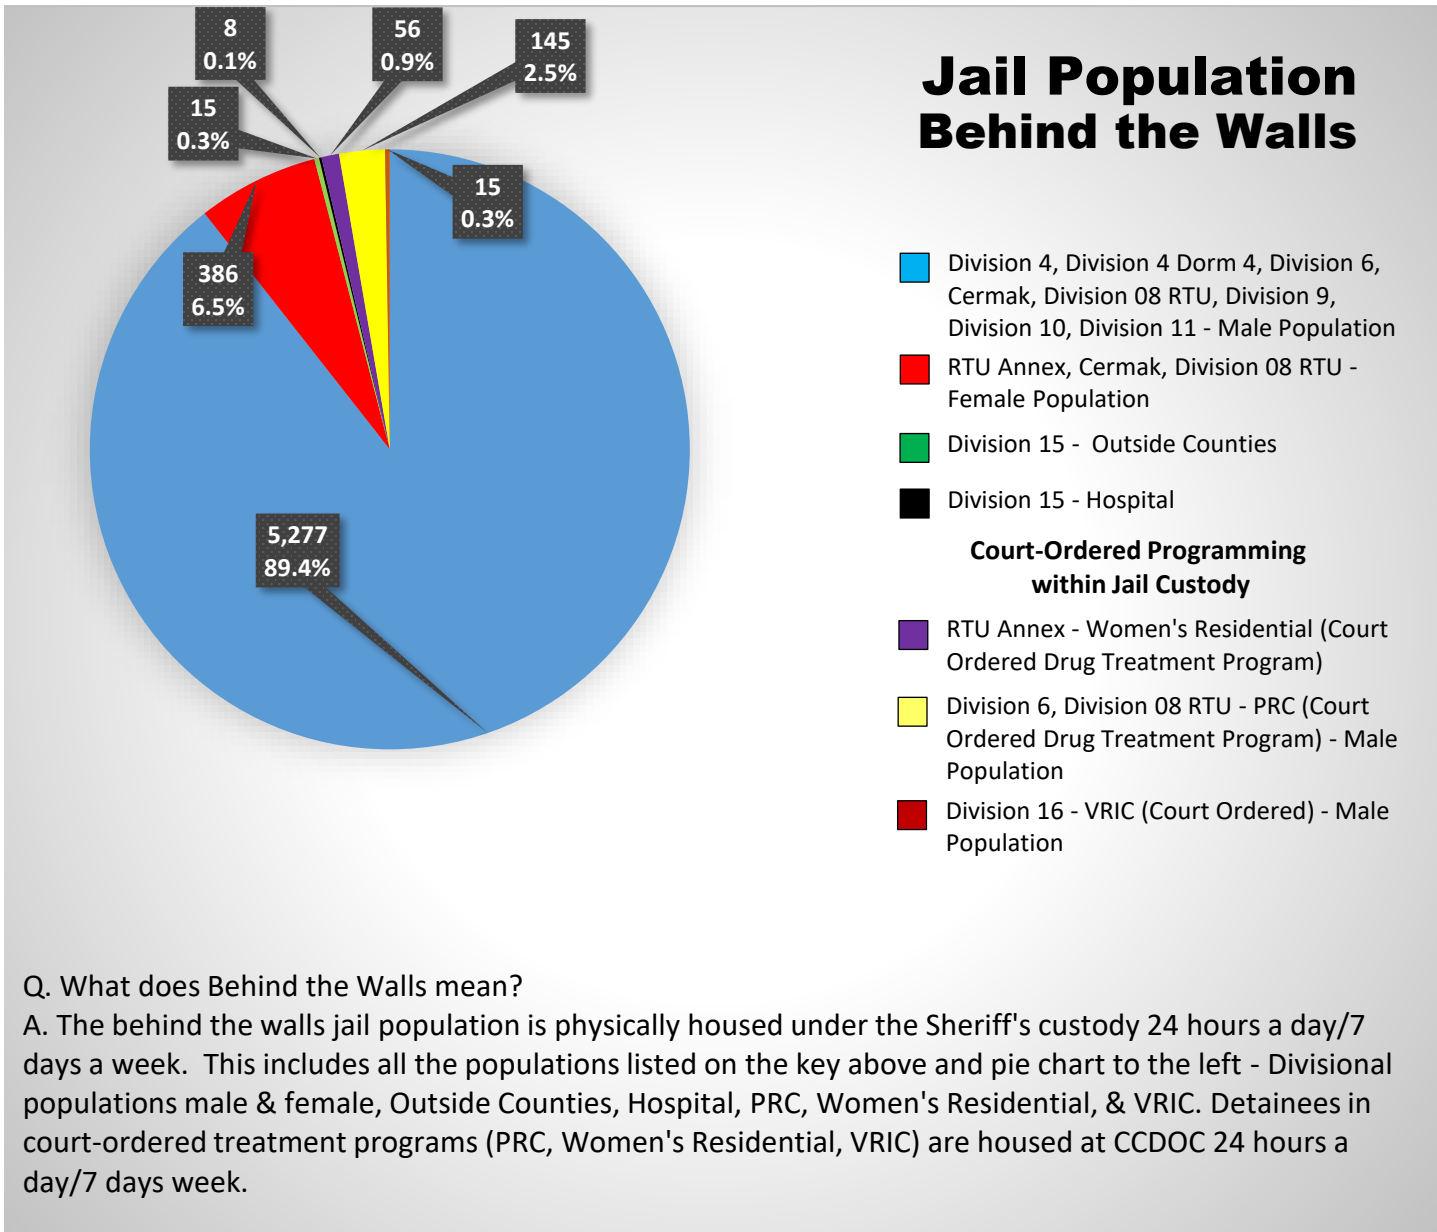

Sheriff's Daily Report 10/21/2019

| Under the Custody of the Sheriff | |
|----------------------------------|--------------|
| TOTAL MALE AND FEMALE | 8,216 |
| Jail Population | 5,902 |
| Community Corrections | 2,314 |

Sheriff's Daily Report
10/21/2019

CCSO Population Demographics