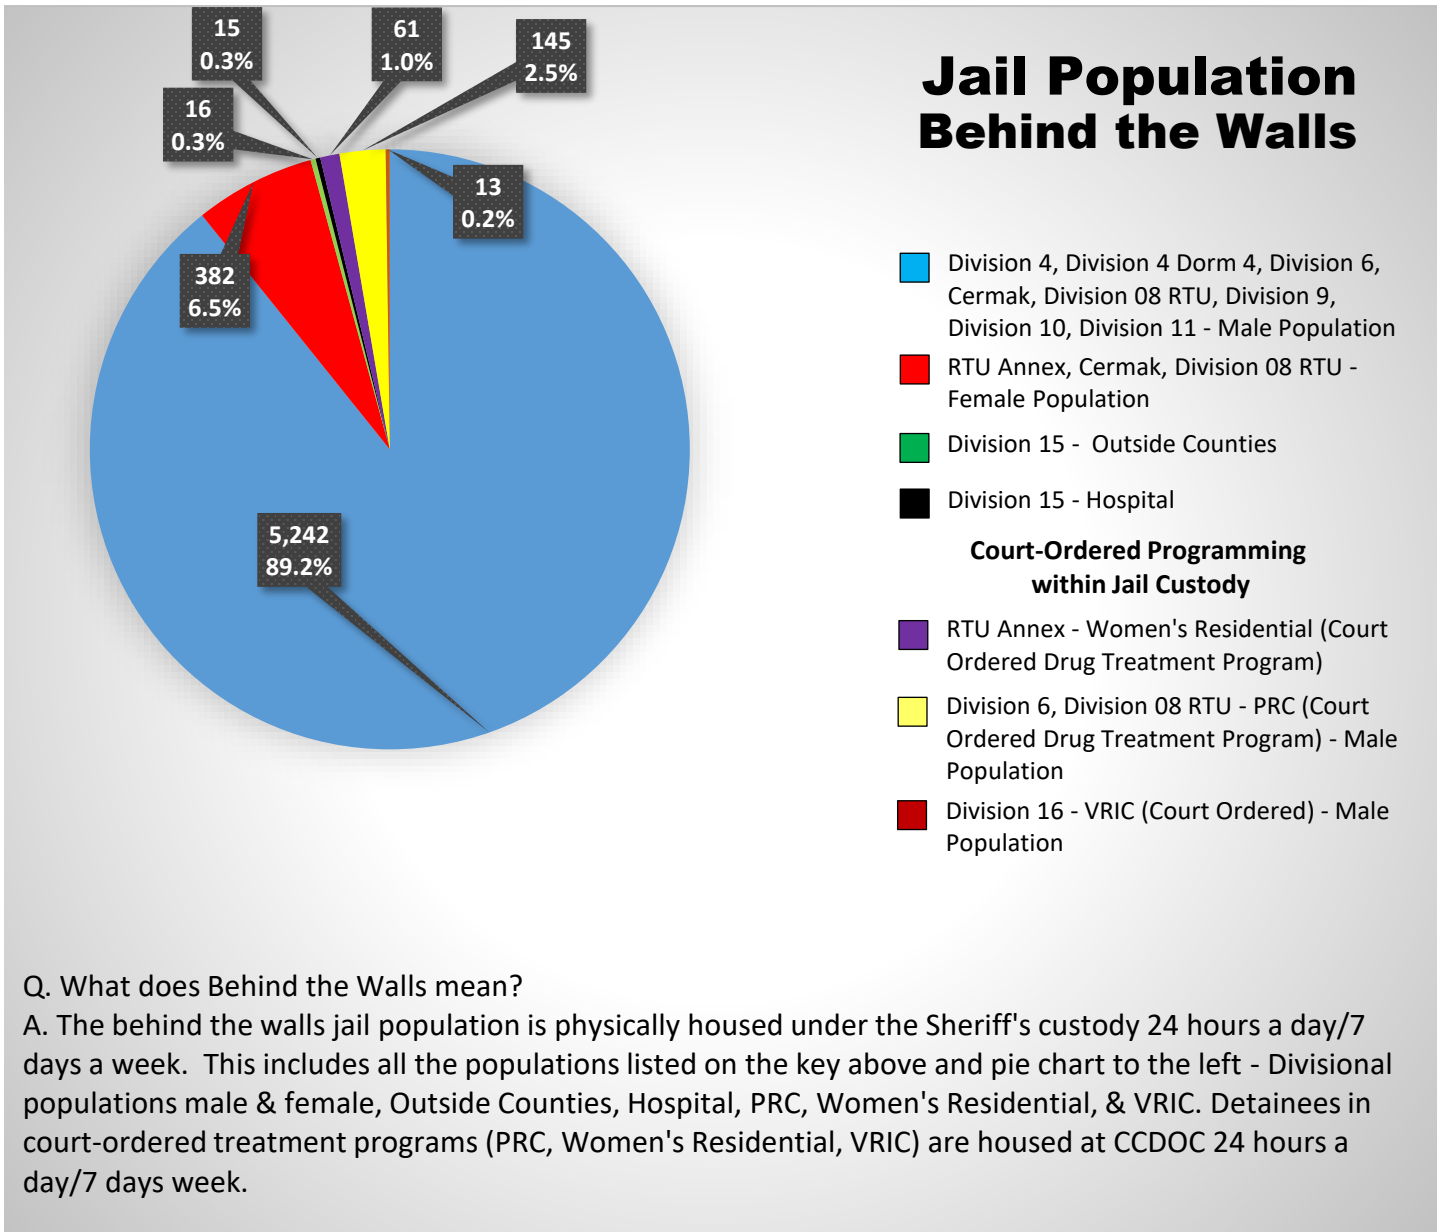

## Sheriff's Daily Report 10/14/2019

Under the Custody of the Sheriff	
<b>TOTAL MALE AND FEMALE</b>	<b>8,149</b>
Jail Population	5,874
Community Corrections	2,275

Sheriff's Daily Report  
10/14/2019

CCSO Population Demographics