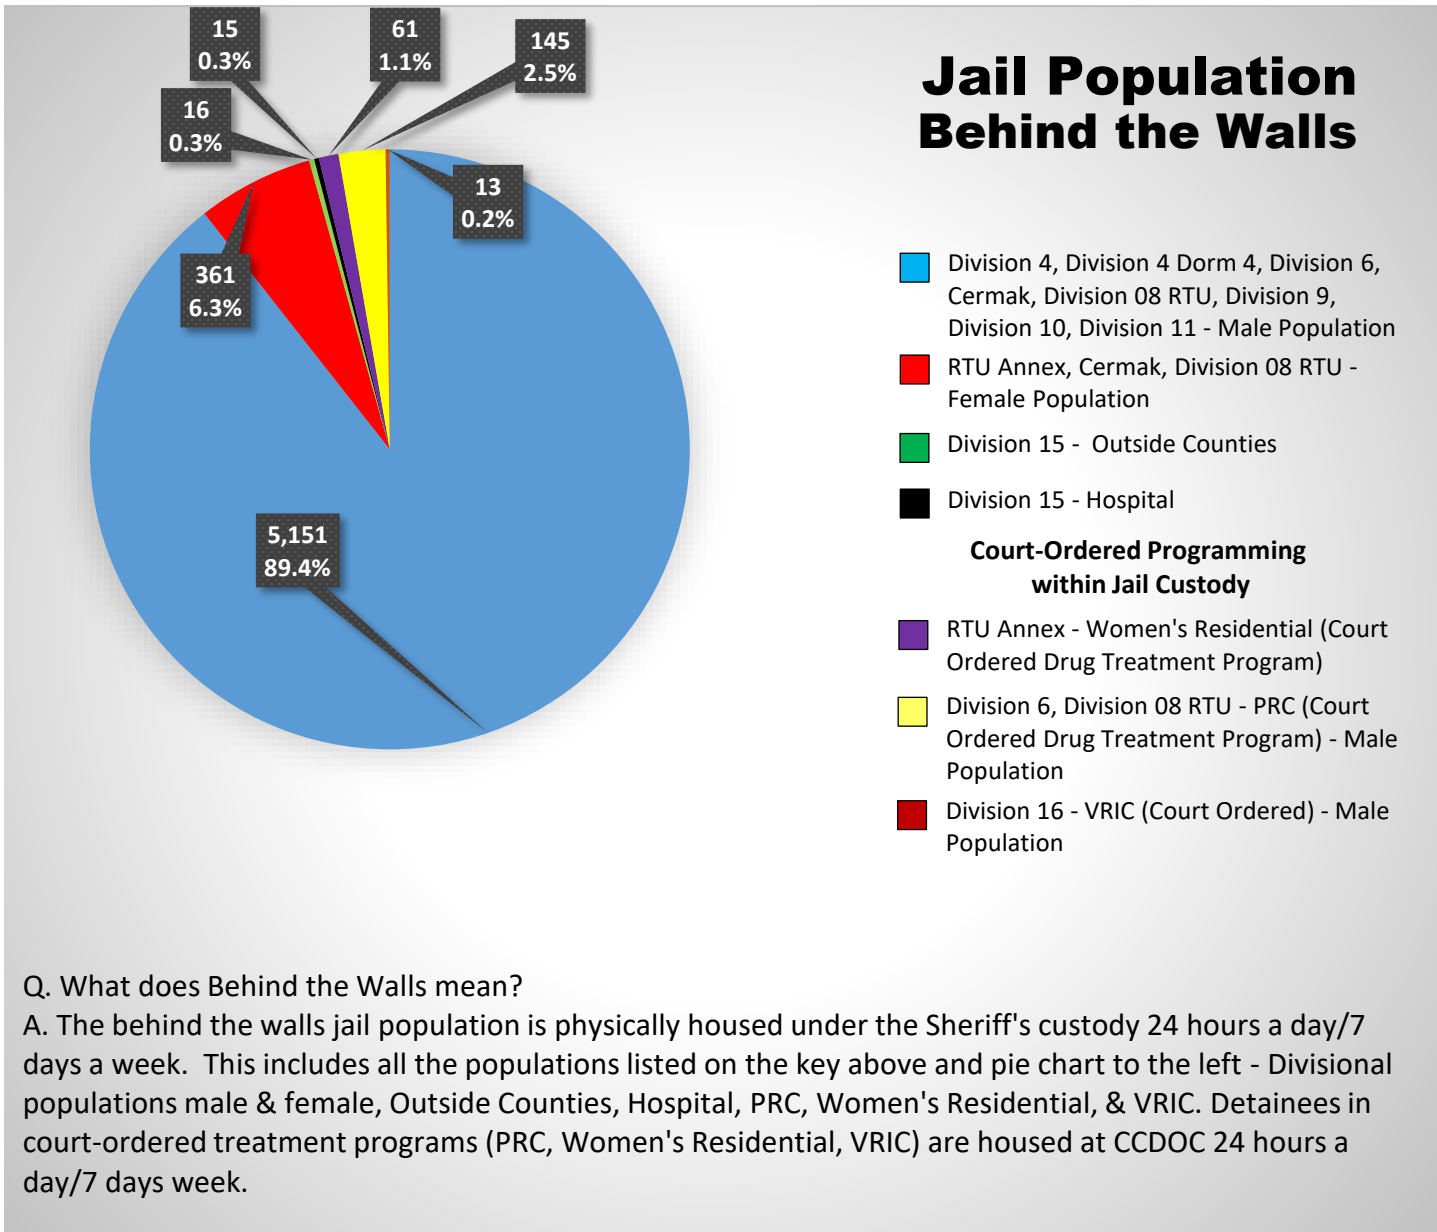

Sheriff's Daily Report 10/12/2019

Under the Custody of the Sheriff	
TOTAL MALE AND FEMALE	8,023
Jail Population	5,762
Community Corrections	2,261

Sheriff's Daily Report
10/12/2019

CCSO Population Demographics