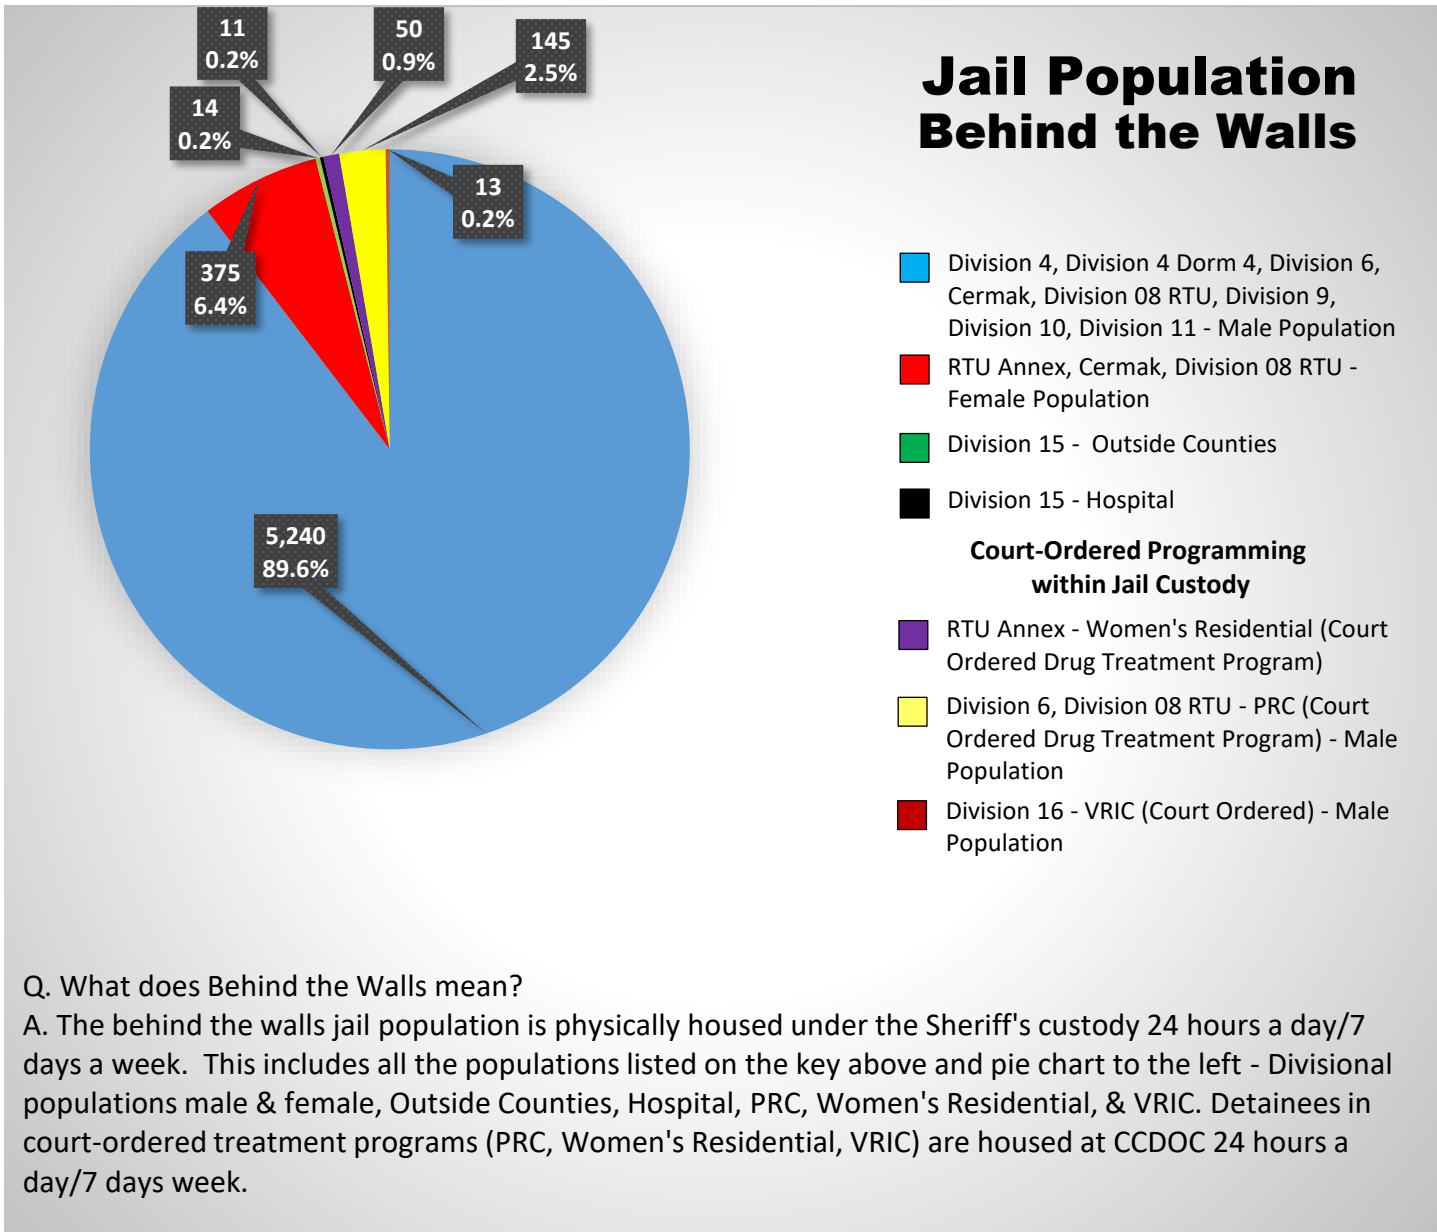

Sheriff's Daily Report 10/7/2019

Under the Custody of the Sheriff	
TOTAL MALE AND FEMALE	8,149
Jail Population	5,848
Community Corrections	2,301

Sheriff's Daily Report
10/7/2019

CCSO Population Demographics