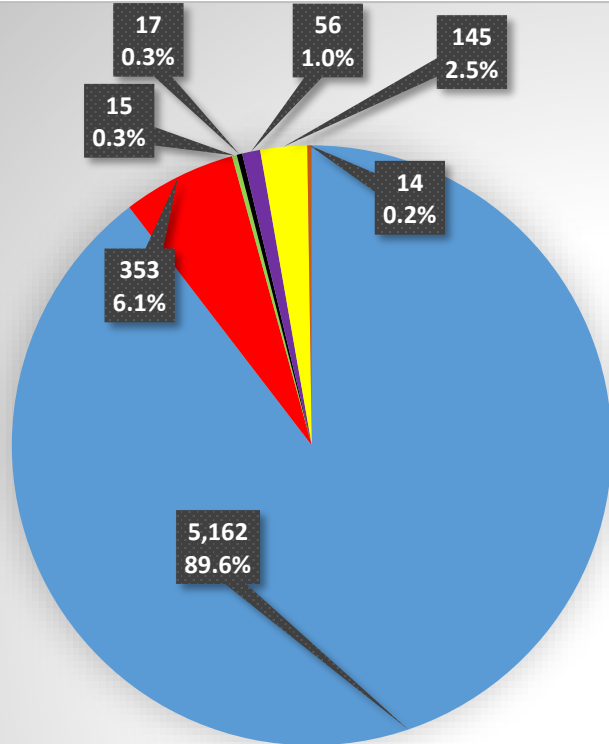

**Sheriff's Daily Report**  
**10/3/2019**

Under the Custody of the Sheriff	
<b>TOTAL MALE AND FEMALE</b>	<b>8,057</b>
Jail Population	5,762
Community Corrections	2,295

## Jail Population Behind the Walls

- Division 4, Division 4 Dorm 4, Division 6, Cermak, Division 08 RTU, Division 9, Division 10, Division 11 - Male Population
  - RTU Annex, Cermak, Division 08 RTU - Female Population
  - Division 15 - Outside Counties
  - Division 15 - Hospital
- Court-Ordered Programming within Jail Custody**
- RTU Annex - Women's Residential (Court Ordered Drug Treatment Program)
  - Division 6, Division 08 RTU - PRC (Court Ordered Drug Treatment Program) - Male Population
  - Division 16 - VRIC (Court Ordered) - Male Population

Q. What does Behind the Walls mean?

A. The behind the walls jail population is physically housed under the Sheriff's custody 24 hours a day/7 days a week. This includes all the populations listed on the key above and pie chart to the left - Divisional populations male & female, Outside Counties, Hospital, PRC, Women's Residential, & VRIC. Detainees in court-ordered treatment programs (PRC, Women's Residential, VRIC) are housed at CCDOC 24 hours a day/7 days week.