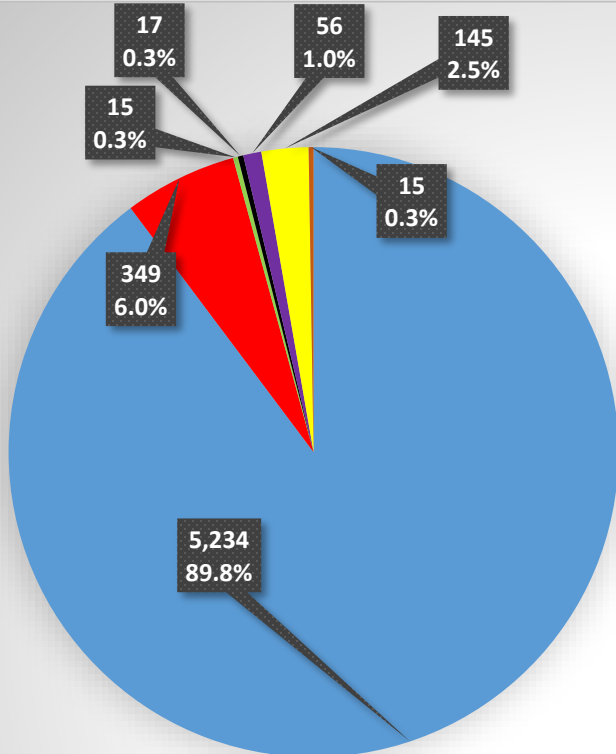

Sheriff's Daily Report
10/2/2019

Under the Custody of the Sheriff	
TOTAL MALE AND FEMALE	8,120
Jail Population	5,831
Community Corrections	2,289

Jail Population Behind the Walls

- Division 4, Division 4 Dorm 4, Division 6, Cermak, Division 08 RTU, Division 9, Division 10, Division 11 - Male Population
 - RTU Annex, Cermak, Division 08 RTU - Female Population
 - Division 15 - Outside Counties
 - Division 15 - Hospital
- Court-Ordered Programming within Jail Custody**
- RTU Annex - Women's Residential (Court Ordered Drug Treatment Program)
 - Division 6, Division 08 RTU - PRC (Court Ordered Drug Treatment Program) - Male Population
 - Division 16 - VRIC (Court Ordered) - Male Population

Q. What does Behind the Walls mean?

A. The behind the walls jail population is physically housed under the Sheriff's custody 24 hours a day/7 days a week. This includes all the populations listed on the key above and pie chart to the left - Divisional populations male & female, Outside Counties, Hospital, PRC, Women's Residential, & VRIC. Detainees in court-ordered treatment programs (PRC, Women's Residential, VRIC) are housed at CCDOC 24 hours a day/7 days week.