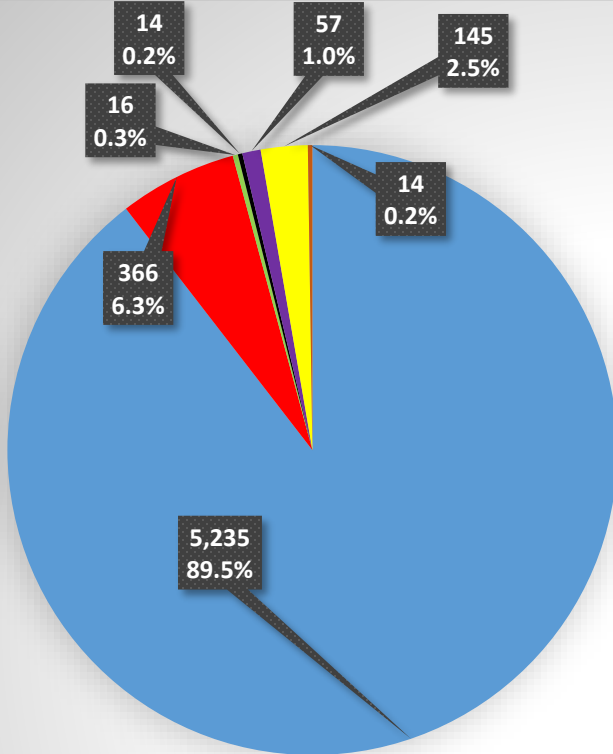

Sheriff's Daily Report
9/28/2019

Under the Custody of the Sheriff	
TOTAL MALE AND FEMALE	8,150
Jail Population	5,847
Community Corrections	2,303

Jail Population Behind the Walls

- Division 4, Division 4 Dorm 4, Division 6, Cermak, Division 08 RTU, Division 9, Division 10, Division 11 - Male Population
- RTU Annex, Cermak, Division 08 RTU - Female Population
- Division 15 - Outside Counties
- Division 15 - Hospital

Court-Ordered Programming within Jail Custody

- RTU Annex - Women's Residential (Court Ordered Drug Treatment Program)
- Division 6, Division 08 RTU - PRC (Court Ordered Drug Treatment Program) - Male Population
- Division 16 - VRIC (Court Ordered) - Male Population

Q. What does Behind the Walls mean?

A. The behind the walls jail population is physically housed under the Sheriff's custody 24 hours a day/7 days a week. This includes all the populations listed on the key above and pie chart to the left - Divisional populations male & female, Outside Counties, Hospital, PRC, Women's Residential, & VRIC. Detainees in court-ordered treatment programs (PRC, Women's Residential, VRIC) are housed at CCDOC 24 hours a day/7 days week.