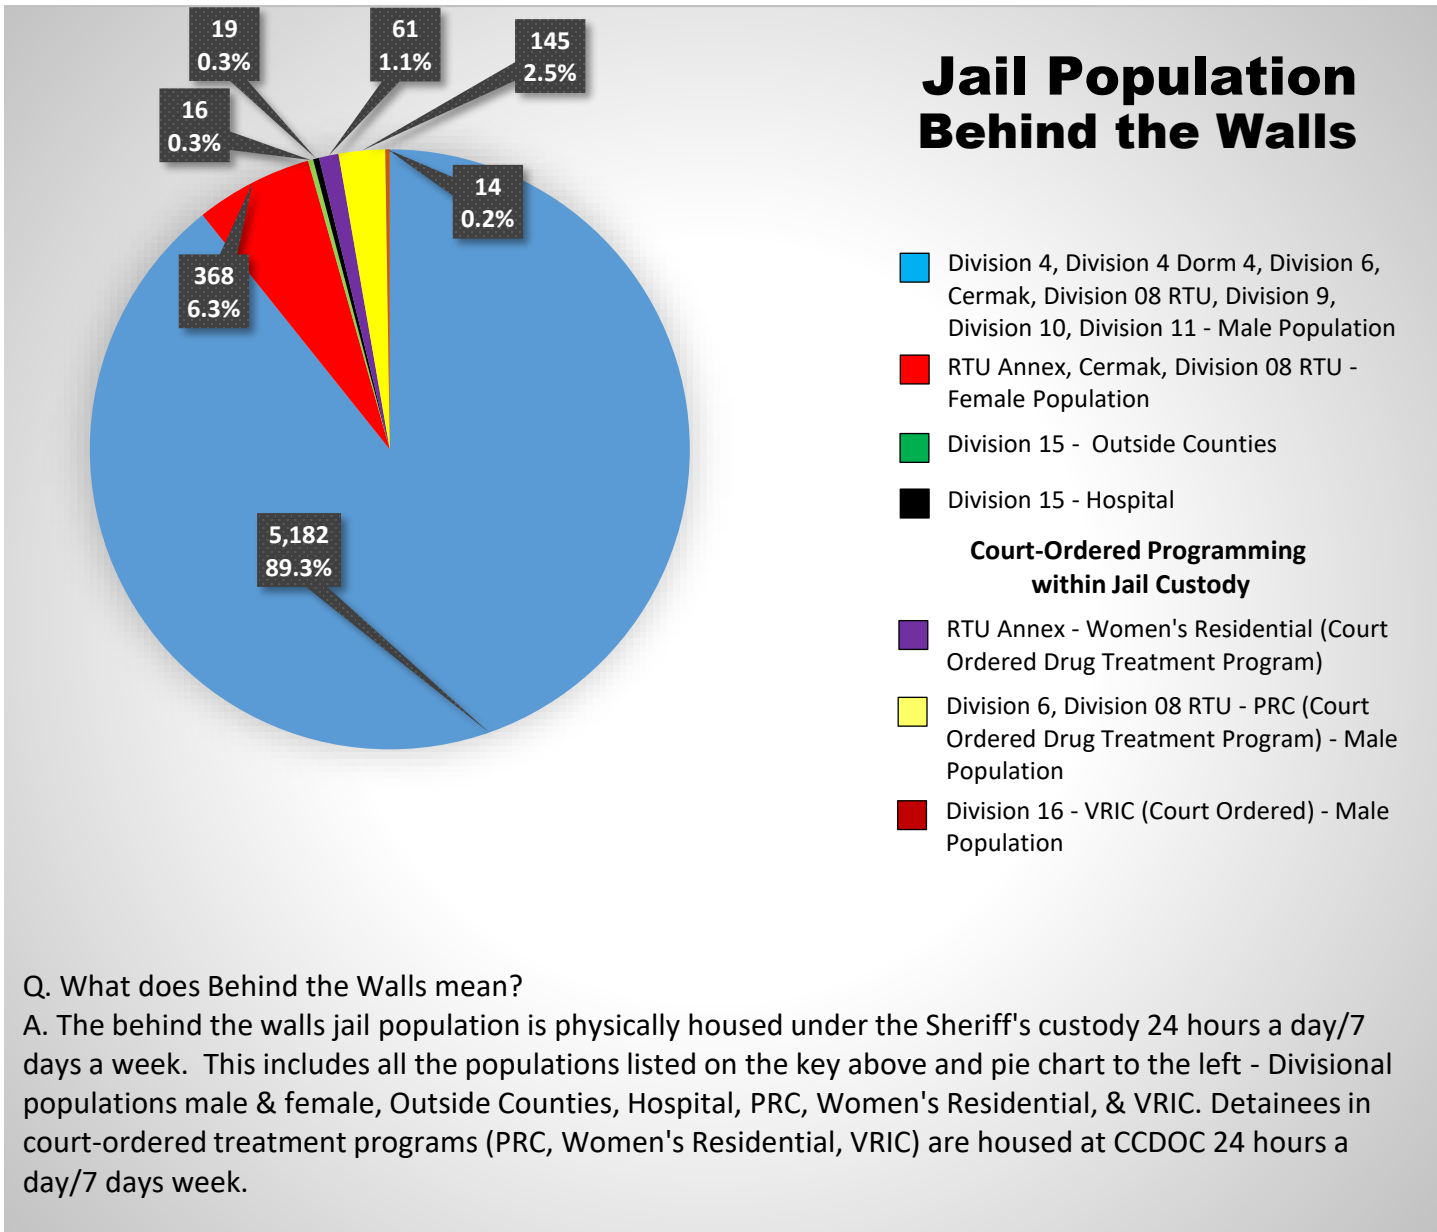

Sheriff's Daily Report 9/27/2019

Under the Custody of the Sheriff	
TOTAL MALE AND FEMALE	8,099
Jail Population	5,805
Community Corrections	2,294

Sheriff's Daily Report
9/27/2019

CCSO Population Demographics