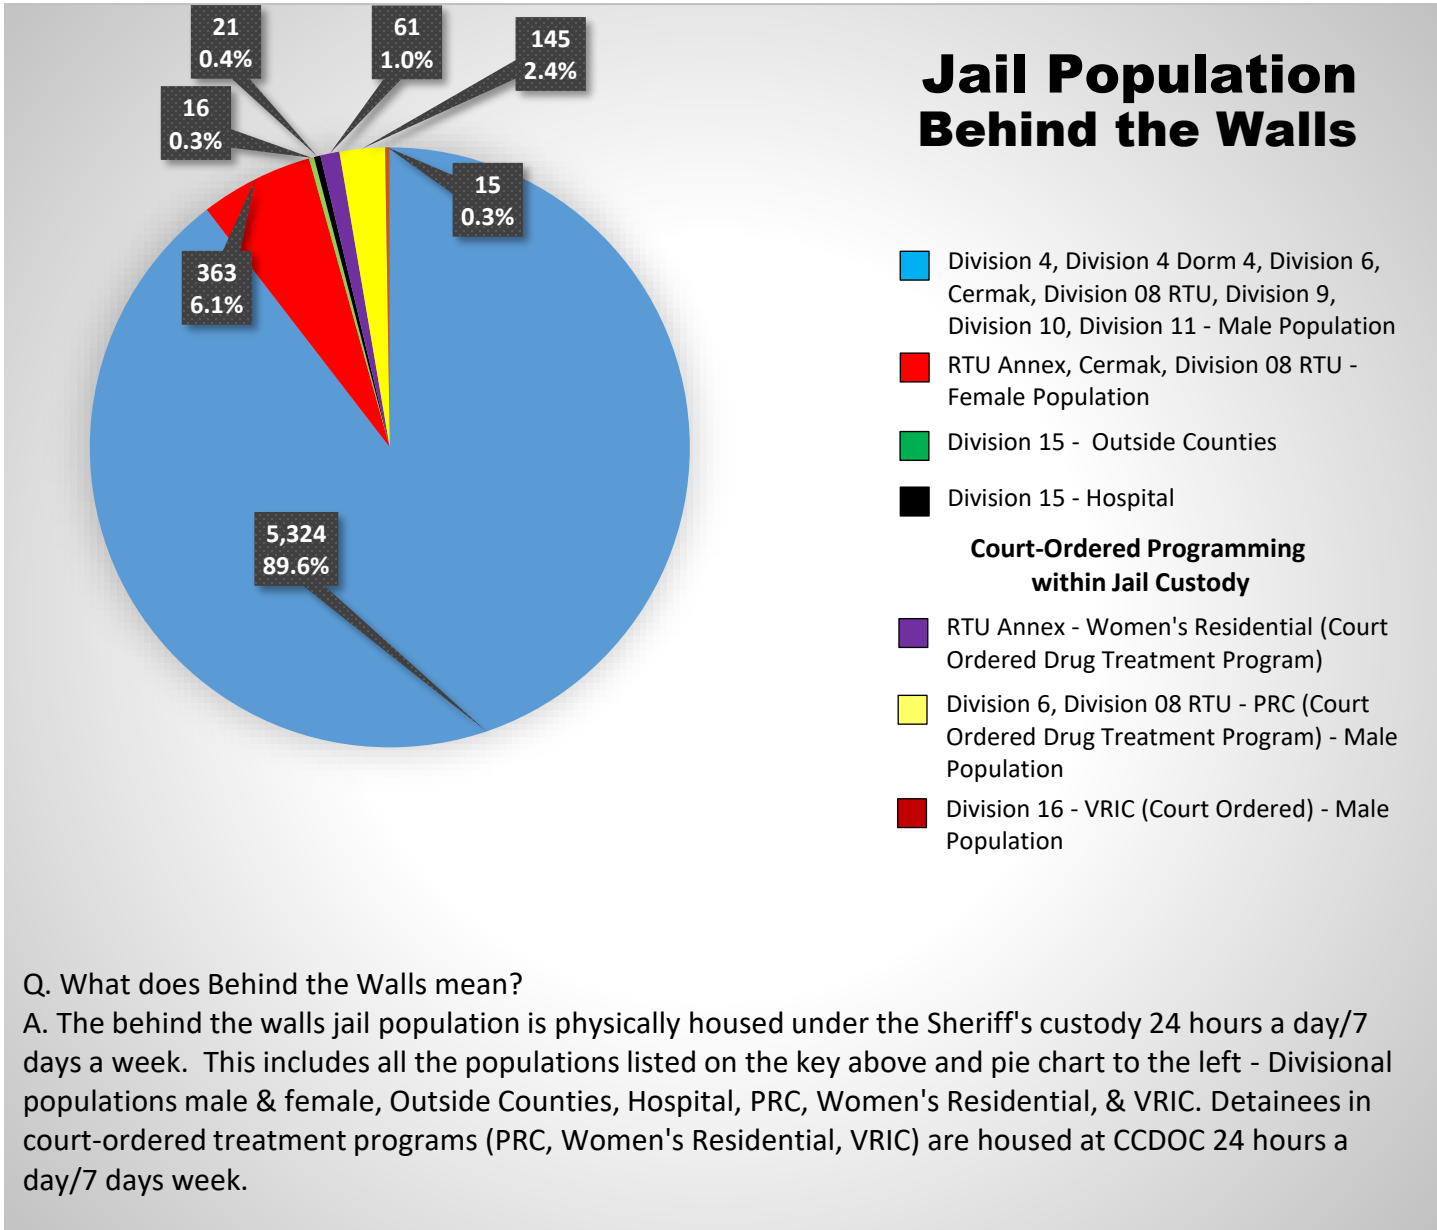

Sheriff's Daily Report 9/21/2019

Under the Custody of the Sheriff	
TOTAL MALE AND FEMALE	8,233
Jail Population	5,945
Community Corrections	2,288

Sheriff's Daily Report
9/21/2019

CCSO Population Demographics

In Confinement

Gender Distribution

Race Distribution

Age Distribution

Community Corrections

Gender Distribution

Race Distribution

Age Distribution