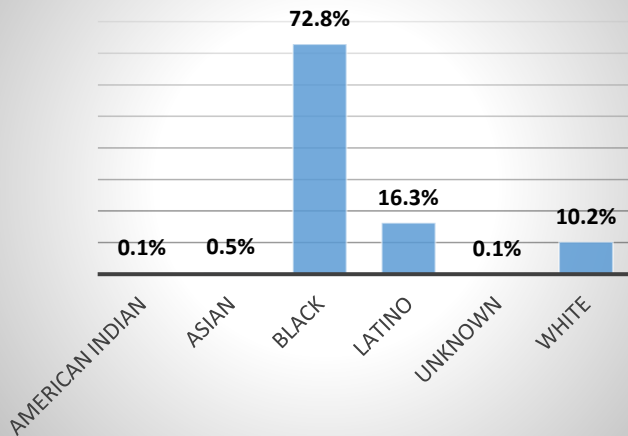

Sheriff's Daily Report 9/21/2019

Under the Custody of the Sheriff	
TOTAL MALE AND FEMALE	8,233
Jail Population	5,945
Community Corrections	2,288

Sheriff's Daily Report
9/21/2019

CCSO Population Demographics

In Confinement

Gender Distribution

Race Distribution

Age Distribution

Community Corrections

Gender Distribution

Race Distribution

Age Distribution