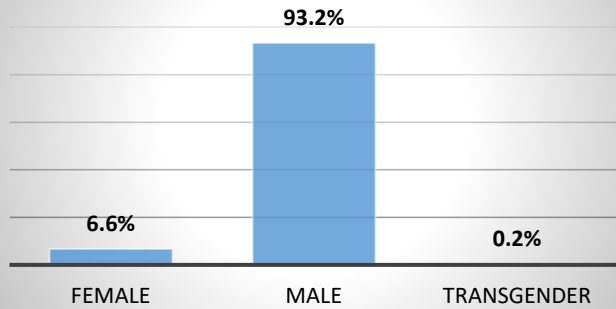

Sheriff's Daily Report 9/21/2019

Under the Custody of the Sheriff	
TOTAL MALE AND FEMALE	8,233
Jail Population	5,945
Community Corrections	2,288

Sheriff's Daily Report
9/21/2019

CCSO Population Demographics

In Confinement

Gender Distribution

Race Distribution

Age Distribution

Community Corrections

Gender Distribution

Race Distribution

Age Distribution